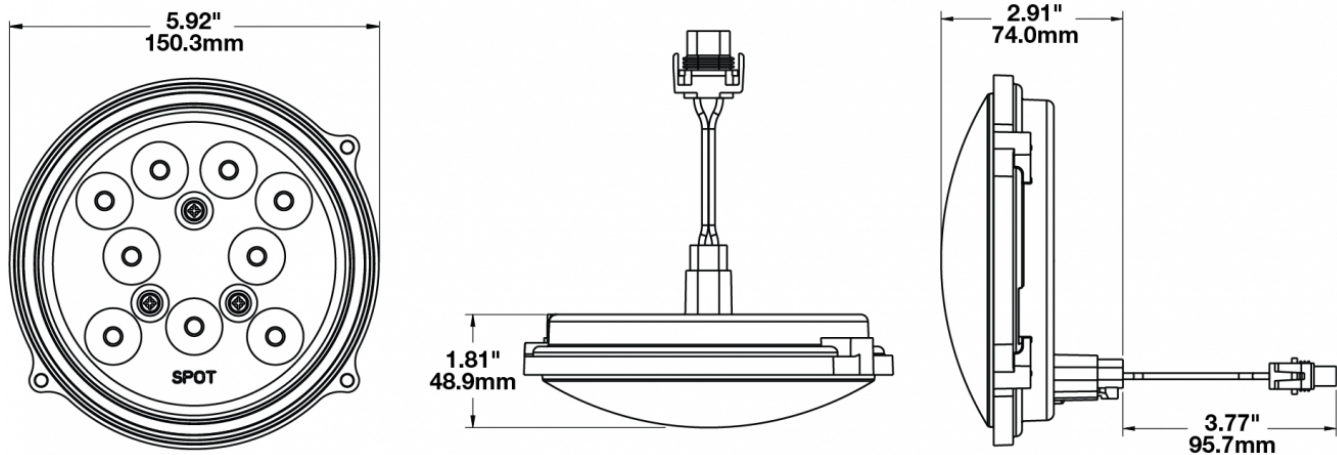

## PRODUCT INFORMATION

---

<b>Description</b>	12-24V LED Work Light with Trapezoid Beam Pattern
<b>Height</b>	150.37 mm / 5.92 in
<b>Width</b>	150.37 mm / 5.92 in
<b>Depth</b>	45.97 mm / 1.81 in
<b>Shape</b>	Round
<b>Outer Lens Material</b>	Polycarbonate
<b>Outer Lens Color</b>	Clear
<b>Housing Material</b>	Polycarbonate
<b>Housing Color</b>	Black
<b>Mounting Hardware Description</b>	Panel Mount
<b>Minimum Operating Temperature</b>	-40 °C / -40 °F
<b>Maximum Operating Temperature</b>	65 °C / 149 °F
<b>Connector or Wiring</b>	Integrated 2-Pin Deutsch Weather-Proof Socket (DT04-2P)
<b>Mating Connector</b>	None, Bare Wires
<b>Product Weight</b>	0.98 lbs / 0.44 kgs
<b>Shipping Weight</b>	0.19 lbs / 0.09 kgs

## PRODUCT DIMENSIONS