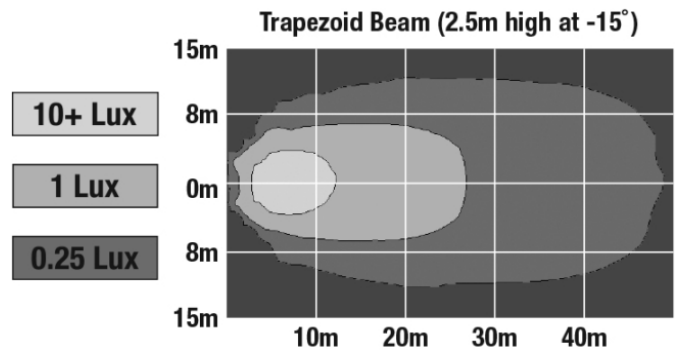

## PRODUCT DIMENSIONS

## PHOTOMETRIC SPECIFICATIONS

<b>Raw Lumen Output</b>	2385
<b>Effective Lumen Output</b>	1270
<b>Nominal LED Color Temperature</b>	5000 K
<b>Beam Pattern(s)</b>	Forward Lighting - Spot