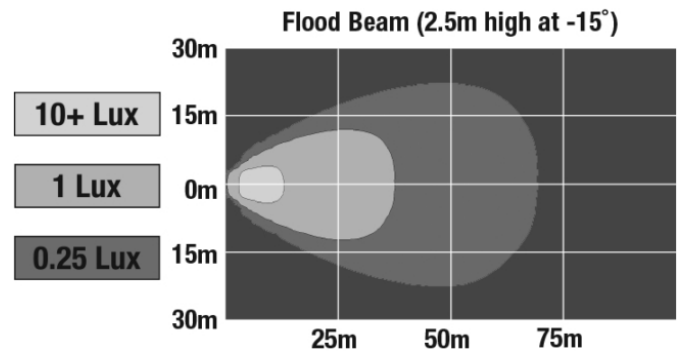

LED Work Lights - Model 8625 XD

PRODUCT INFORMATION

Description	12-24V LED Work Light with Flood Beam Pattern
Height	150.37 mm / 5.92 in
Width	150.37 mm / 5.92 in
Depth	45.97 mm / 1.81 in
Shape	Round
Outer Lens Material	Polycarbonate
Outer Lens Color	Clear
Housing Material	Polycarbonate
Housing Color	Black
Mounting Hardware Description	Panel Mount
Minimum Operating Temperature	-40 °C / -40 °F
Maximum Operating Temperature	65 °C / 149 °F
Connector or Wiring	Integrated 2-Pin Deutsch Weather-Proof Socket (DT04-2P)
Mating Connector	None, Bare Wires
Product Weight	0.80 lbs / 0.36 kgs
Shipping Weight	0.19 lbs / 0.09 kgs

LED Work Lights - Model 8625 XD

PHOTOMETRIC SPECIFICATIONS

Raw Lumen Output	2385
Effective Lumen Output	1260
Nominal LED Color Temperature	5000 K
Beam Pattern(s)	Forward Lighting - Spot

APPLICATIONS

PRODUCT WARNINGS