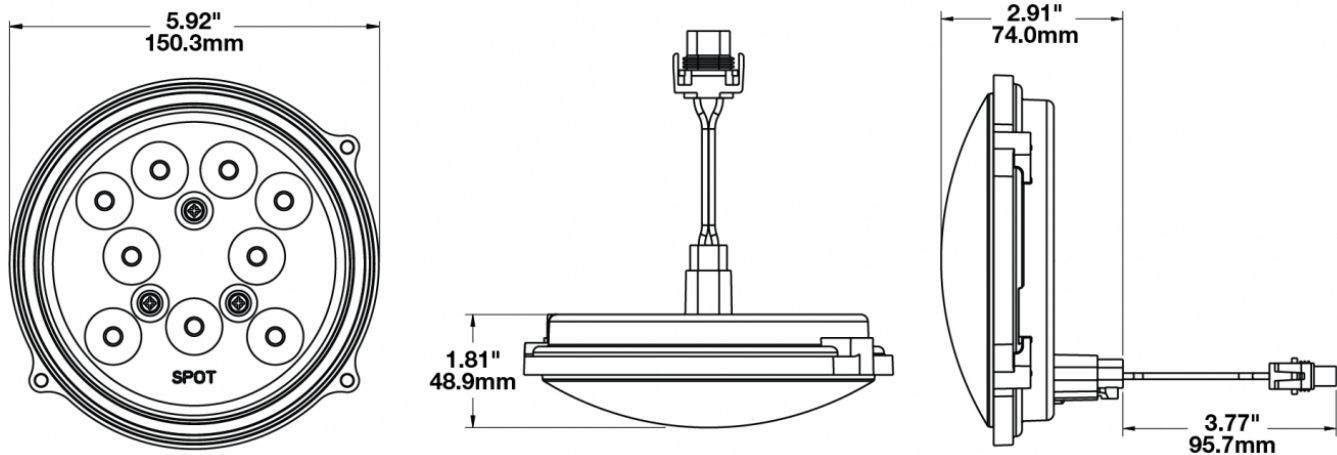

LED Work Lights - Model 8625 XD

PRODUCT INFORMATION

Description	12-24V LED Work Light with Flood Beam Pattern
Height	150.37 mm / 5.92 in
Width	150.37 mm / 5.92 in
Depth	45.97 mm / 1.81 in
Shape	Round
Outer Lens Material	Polycarbonate
Outer Lens Color	Clear
Housing Material	Polycarbonate
Housing Color	Black
Mounting Hardware Description	Panel Mount
Minimum Operating Temperature	-40 °C / -40 °F
Maximum Operating Temperature	65 °C / 149 °F
Connector or Wiring	Integrated 2-Pin Deutsch Weather-Proof Socket (DT04-2P)
Mating Connector	None, Bare Wires
Product Weight	0.80 lbs / 0.36 kgs
Shipping Weight	0.19 lbs / 0.09 kgs

PRODUCT DIMENSIONS

ELECTRICAL SPECIFICATIONS

Input Voltage	12-24V DC
Operating Voltage	10-33V DC
Transient Spike Protection	330V Peak @ 1 HZ-100 Pulses
Red Wire	Positive
Black Wire	Negative
Current Draw	2A @ 12V DC 1A @ 24V DC