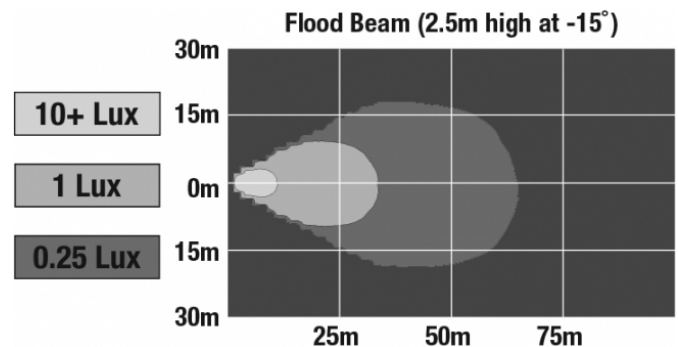

## PRODUCT INFORMATION

<b>Description</b>	12V LED Work Light with Flood Beam Pattern & Bottom Mount
<b>Height</b>	124.71 mm / 4.91 in
<b>Width</b>	143.26 mm / 5.64 in
<b>Depth</b>	60.45 mm / 2.38 in
<b>Shape</b>	Rectangular
<b>Outer Lens Material</b>	Glass
<b>Outer Lens Color</b>	Clear
<b>Housing Material</b>	Die-Cast Aluminum
<b>Housing Color</b>	Black
<b>Mounting Type</b>	Bottom Mount
<b>Minimum Operating Temperature</b>	-40 °C / -40 °F
<b>Maximum Operating Temperature</b>	65 °C / 149 °F
<b>Mating Connector</b>	Packard (#12020599)
<b>Product Weight</b>	1.95 lbs / 0.88 kgs
<b>Shipping Weight</b>	33.00 lbs / 14.97 kgs

## PHOTOMETRIC SPECIFICATIONS

<b>Raw Lumen Output</b>	1,900
<b>Effective Lumen Output</b>	780
<b>Nominal LED Color Temperature</b>	5000 K
<b>Beam Pattern(s)</b>	Forward Lighting - Flood (Standard)

Print date: 2025-01-23