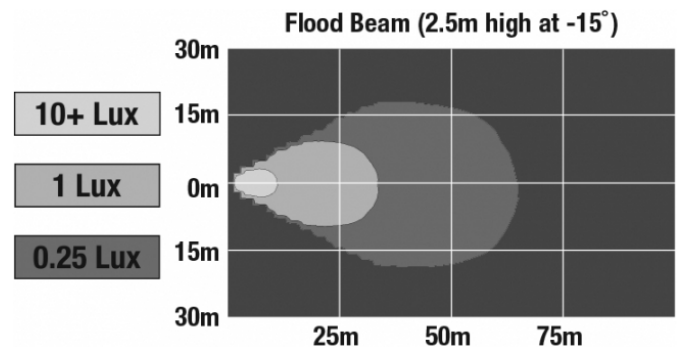

LED Work Light - Model 806

PRODUCT INFORMATION

| | |
|--------------------------------------|---|
| Description | 12V LED Work Light with Flood Beam Pattern & Bottom Mount |
| Height | 124.71 mm / 4.91 in |
| Width | 143.26 mm / 5.64 in |
| Depth | 60.45 mm / 2.38 in |
| Shape | Rectangular |
| Outer Lens Material | Glass |
| Outer Lens Color | Clear |
| Housing Material | Die-Cast Aluminum |
| Housing Color | Black |
| Mounting Type | Bottom Mount |
| Minimum Operating Temperature | -40 °C / -40 °F |
| Maximum Operating Temperature | 65 °C / 149 °F |
| Mating Connector | Packard (#12020599) |
| Product Weight | 1.95 lbs / 0.88 kgs |
| Shipping Weight | 33.00 lbs / 14.97 kgs |

REGULATORY STANDARDS COMPLIANCE

Buy America Standards

IEC IP67

Tested to ECE Reg. 10
(Radiated Emissions only)

Eco Friendly

SAE J1113-21

PHOTOMETRIC SPECIFICATIONS

| | |
|--------------------------------------|--|
| Raw Lumen Output | 1,900 |
| Effective Lumen Output | 780 |
| Nominal LED Color Temperature | 5000 K |
| Beam Pattern(s) | Forward Lighting - Flood (Standard) |