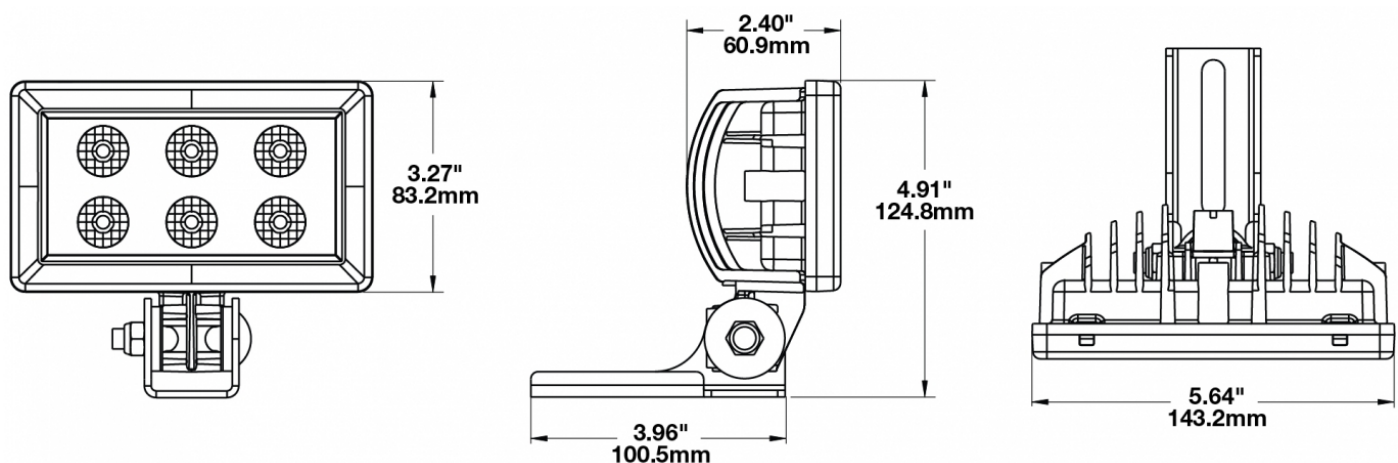

PRODUCT DIMENSIONS

Print date: 2024-12-12

© 2024 J.W. Speaker Corporation • Germantown, WI U.S.A.
www.jwspeaker.com • speaker@jwspeaker.com • 262.251.6660

J.W. SPEAKER
Engineered. Lighting. Solutions.