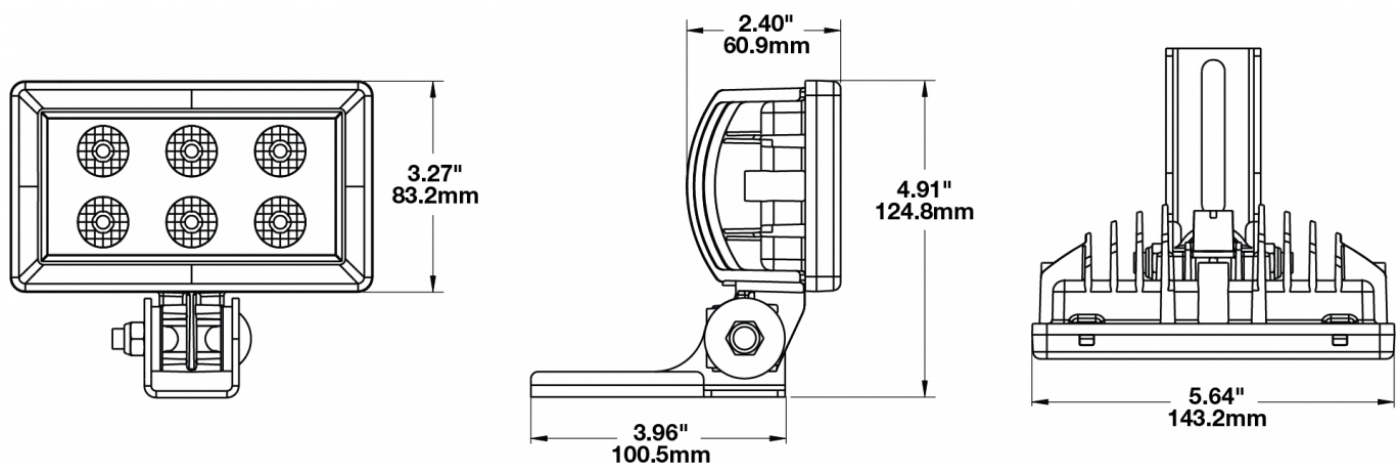

PRODUCT DIMENSIONS

Print date: 2025-01-23

© 2025 J.W. Speaker Corporation • Germantown, WI U.S.A.
www.jwspeaker.com • speaker@jwspeaker.com • 262.251.6660

J.W. SPEAKER
Engineered. Lighting. Solutions.