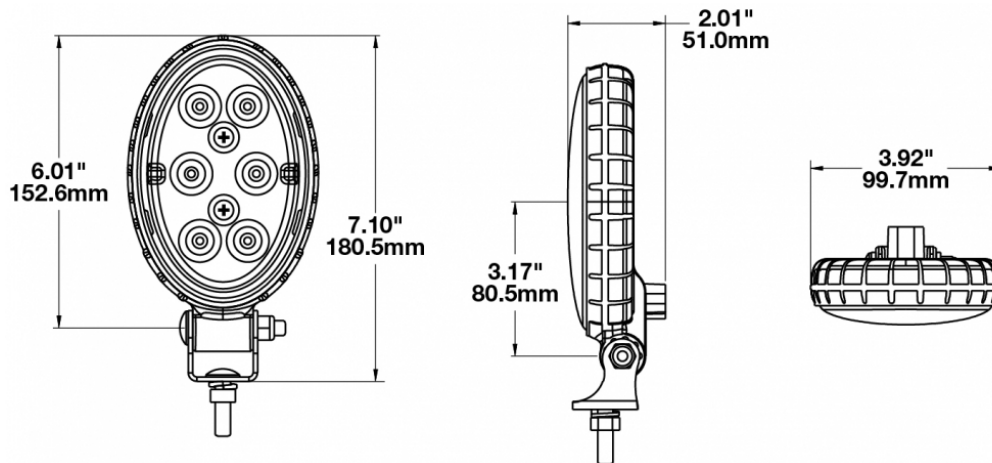

## PRODUCT INFORMATION

---

<b>Description</b>	12-48V LED Work Light with Spot Beam Pattern
<b>Height</b>	180.34 mm / 7.1 in
<b>Width</b>	99.57 mm / 3.92 in
<b>Depth</b>	51.05 mm / 2.01 in
<b>Shape</b>	Oval
<b>Outer Lens Material</b>	Polycarbonate
<b>Outer Lens Color</b>	Clear
<b>Housing Material</b>	Polycarbonate
<b>Housing Color</b>	Black
<b>Mounting Hardware Description</b>	(x1) 5/16"-18 x 1.00" Mounting Bolt
<b>Mounting Type</b>	Universal Pedestal Mount
<b>Minimum Operating Temperature</b>	-40 °C / -40 °F
<b>Maximum Operating Temperature</b>	65 °C / 149 °F
<b>Connector or Wiring</b>	Integrated 2-Pin Deutsch Weather-Proof Socket (DT04-2P)
<b>Mating Connector</b>	2-Pin Deutsch Weather-Proof Plug (DT06-2S)
<b>Product Weight</b>	0.75 lbs / 0.34 kgs
<b>Shipping Weight</b>	6.65 lbs / 3.02 kgs

## PRODUCT DIMENSIONS