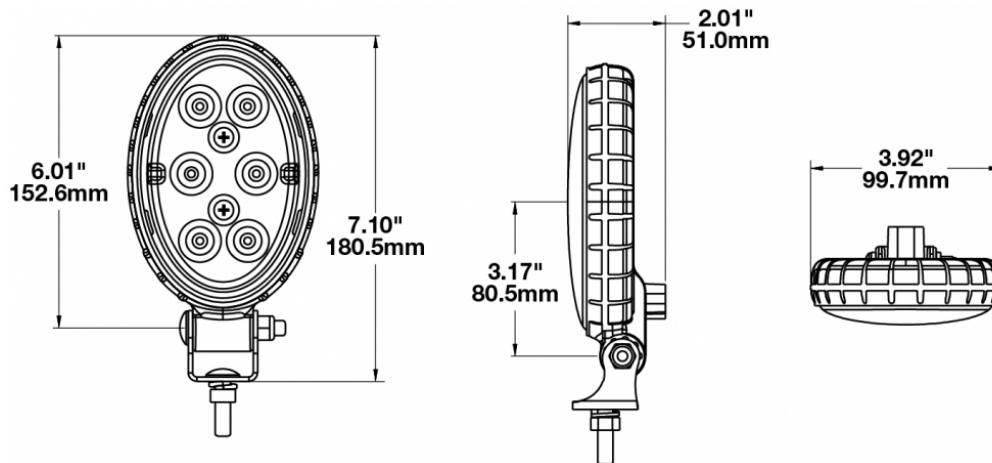

LED Work Lights - Model 771 XD

PRODUCT INFORMATION

Description	12-48V LED Work Light with Vertical Flood Beam Pattern
Height	180.34 mm / 7.1 in
Width	99.57 mm / 3.92 in
Depth	51.05 mm / 2.01 in
Shape	Oval
Outer Lens Material	Polycarbonate
Outer Lens Color	Clear
Housing Material	Polycarbonate
Housing Color	Black
Mounting Hardware Description	(x1) 5/16"-18 x 1.00" Mounting Bolt
Mounting Type	Universal Pedestal Mount
Minimum Operating Temperature	-40 °C / -40 °F
Maximum Operating Temperature	65 °C / 149 °F
Connector or Wiring	Integrated 2-Pin Deutsch Weather-Proof Socket (DT04-2P)
Mating Connector	2-Pin Deutsch Weather-Proof Plug (DT06-2S)
Product Weight	0.75 lbs / 0.34 kgs
Shipping Weight	6.65 lbs / 3.02 kgs

PRODUCT DIMENSIONS

ELECTRICAL SPECIFICATIONS

Input Voltage	12-48V DC
Operating Voltage	10-55V DC
Transient Spike Protection	330V Peak @ 1 HZ-100 Pulses
Red Wire	Positive
Black Wire	Negative
Current Draw	1.00A @ 12V DC 0.48A @ 24V DC 0.33A @ 36V DC 0.25A @ 48V DC

PHOTOMETRIC SPECIFICATIONS

Raw Lumen Output	900
Effective Lumen Output	700
Nominal LED Color Temperature	5000 K
Beam Pattern(s)	Forward Lighting - Flood (Vertical)

APPLICATIONS

Print date: 2024-11-22

© 2024 J.W. Speaker Corporation • Germantown, WI U.S.A.
 www.jwspeaker.com • speaker@jwspeaker.com • 262.251.6660