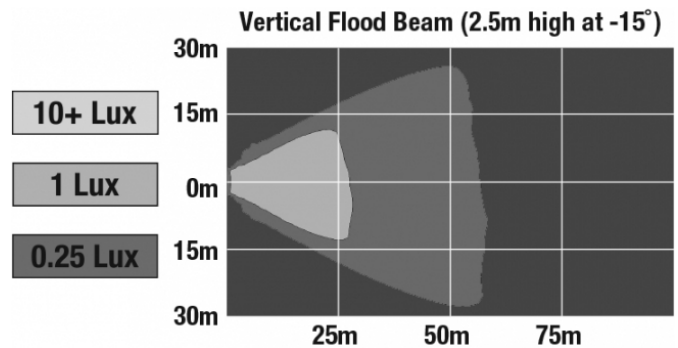

LED Work Lights - Model 771 XD

PRODUCT INFORMATION

Description	12-48V LED Work Light with Vertical Flood Beam Pattern
Height	180.34 mm / 7.1 in
Width	99.57 mm / 3.92 in
Depth	51.05 mm / 2.01 in
Shape	Oval
Outer Lens Material	Polycarbonate
Outer Lens Color	Clear
Housing Material	Polycarbonate
Housing Color	Black
Mounting Hardware Description	(x1) 5/16"-18 x 1.00" Mounting Bolt
Mounting Type	Universal Pedestal Mount
Minimum Operating Temperature	-40 °C / -40 °F
Maximum Operating Temperature	65 °C / 149 °F
Connector or Wiring	Integrated 2-Pin Deutsch Weather-Proof Socket (DT04-2P)
Mating Connector	2-Pin Deutsch Weather-Proof Plug (DT06-2S)
Product Weight	0.75 lbs / 0.34 kgs
Shipping Weight	6.65 lbs / 3.02 kgs

PHOTOMETRIC SPECIFICATIONS

Raw Lumen Output	900
Effective Lumen Output	700
Nominal LED Color Temperature	5000 K
Beam Pattern(s)	Forward Lighting - Flood (Vertical)

APPLICATIONS

Print date: 2024-11-22

© 2024 J.W. Speaker Corporation • Germantown, WI U.S.A.
 www.jwspeaker.com • speaker@jwspeaker.com • 262.251.6660