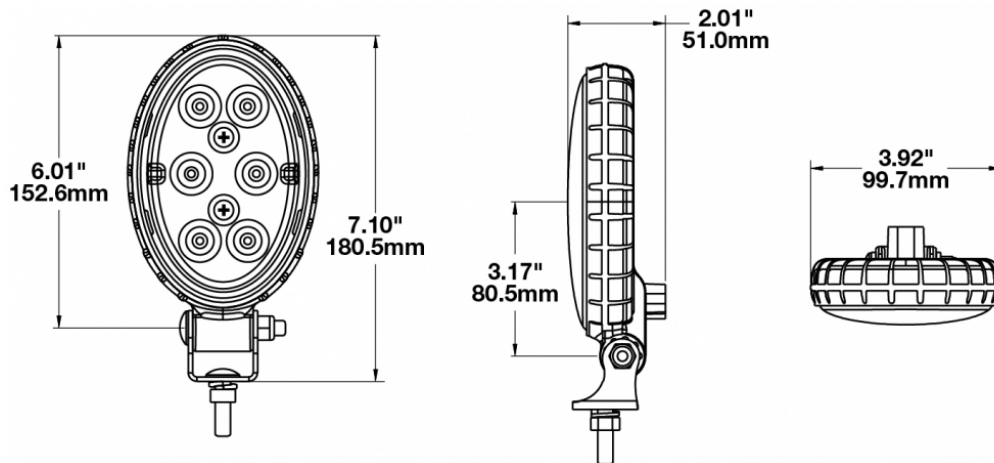

LED Work Lights - Model 771 XD

PRODUCT INFORMATION

Description	12-48V LED Work Light with Flood Beam Pattern
Height	180.34 mm / 7.1 in
Width	99.57 mm / 3.92 in
Depth	51.05 mm / 2.01 in
Shape	Oval
Outer Lens Material	Polycarbonate
Outer Lens Color	Clear
Housing Material	Polycarbonate
Housing Color	Black
Mounting Hardware Description	(x1) 5/16"-18 x 1.00" Mounting Bolt
Mounting Type	Universal Pedestal Mount
Minimum Operating Temperature	-40 °C / -40 °F
Maximum Operating Temperature	65 °C / 149 °F
Connector or Wiring	Integrated 2-Pin Deutsch Weather-Proof Socket (DT04-2P)
Mating Connector	2-Pin Deutsch Weather-Proof Plug (DT06-2S)
Product Weight	0.75 lbs / 0.34 kgs
Shipping Weight	6.65 lbs / 3.02 kgs

PRODUCT DIMENSIONS

ELECTRICAL SPECIFICATIONS

Input Voltage	12-48V DC
Operating Voltage	10-55V DC
Transient Spike Protection	330V Peak @ 1 HZ-100 Pulses
Red Wire	Positive
Black Wire	Negative
Current Draw	1.00A @ 12V DC 0.48A @ 24V DC 0.33A @ 36V DC 0.25A @ 48V DC