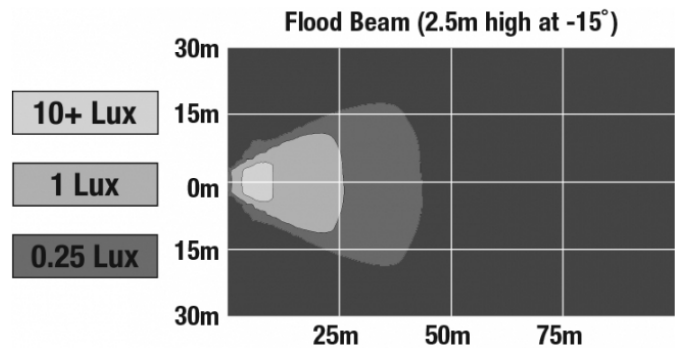

PHOTOMETRIC SPECIFICATIONS

Raw Lumen Output	900
Effective Lumen Output	700
Nominal LED Color Temperature	5000 K
Beam Pattern(s)	Forward Lighting - Flood (Standard)

APPLICATIONS

Print date: 2025-02-23

© 2025 J.W. Speaker Corporation • Germantown, WI U.S.A.
 www.jwspeaker.com • speaker@jwspeaker.com • 262.251.6660