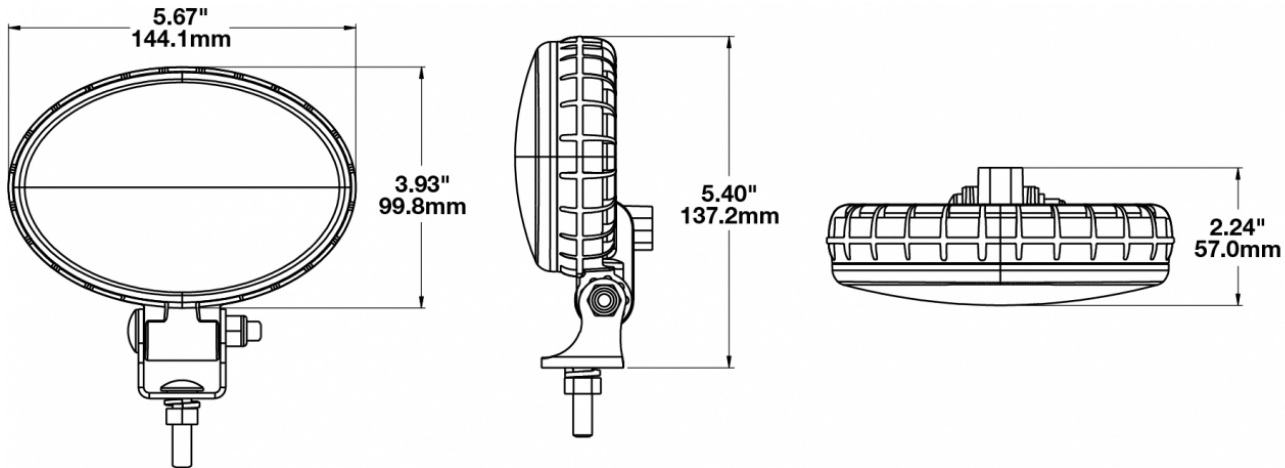

## PRODUCT INFORMATION

---

<b>Description</b>	12-48V LED Work Light with Spot Beam Pattern & DT04-2P Connector
<b>Height</b>	137.16 mm / 5.4 in
<b>Width</b>	144.02 mm / 5.67 in
<b>Depth</b>	56.90 mm / 2.24 in
<b>Shape</b>	Oval
<b>Outer Lens Material</b>	Polycarbonate
<b>Outer Lens Color</b>	Clear
<b>Housing Material</b>	Polycarbonate
<b>Housing Color</b>	Black
<b>Mounting Hardware Description</b>	(x1) 5/16"-18 x 1.25" Mounting Bolt
<b>Mounting Type</b>	Universal Pedestal Mount
<b>Minimum Operating Temperature</b>	-40 °C / -40 °F
<b>Maximum Operating Temperature</b>	65 °C / 149 °F
<b>Connector or Wiring</b>	Integrated 2-Pin Deutsch Weather-Proof Socket (DT04-2P)
<b>Mating Connector</b>	2-Pin Deutsch Weather-Proof Plug (DT06-2S)
<b>Product Weight</b>	0.86 lbs / 0.39 kgs
<b>Shipping Weight</b>	0.54 lbs / 0.24 kgs

## PRODUCT DIMENSIONS