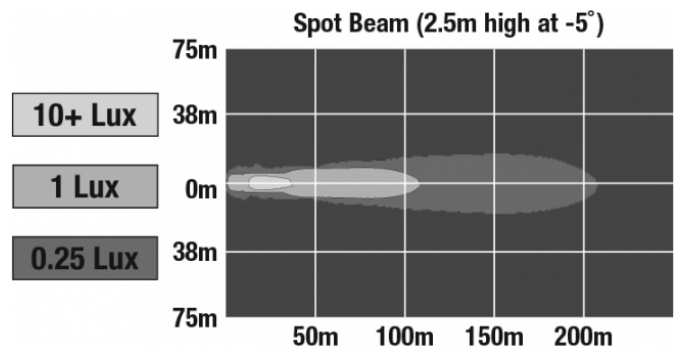

## PHOTOMETRIC SPECIFICATIONS

<b>Raw Lumen Output</b>	900
<b>Effective Lumen Output</b>	700
<b>Nominal LED Color Temperature</b>	5000 K
<b>Beam Pattern(s)</b>	Forward Lighting - Spot