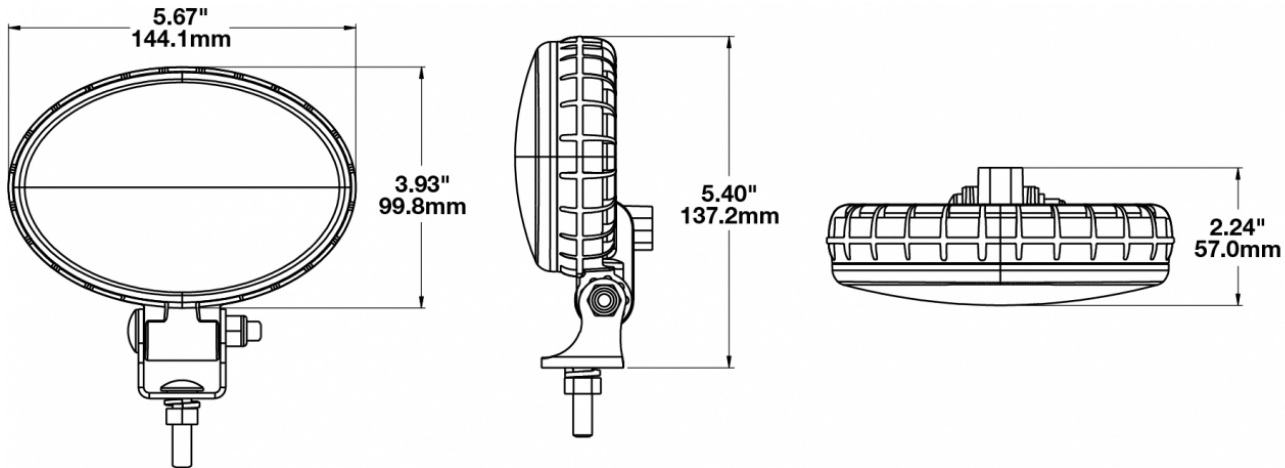

LED Work Lights - Model 770 XD

PRODUCT INFORMATION

Description	12V LED Work Light with Trapezoid Beam Pattern & DT04-2P Connector
Height	137.16 mm / 5.4 in
Width	144.02 mm / 5.67 in
Depth	56.90 mm / 2.24 in
Shape	Oval
Outer Lens Material	Polycarbonate
Outer Lens Color	Clear
Housing Material	Polycarbonate
Housing Color	Black
Mounting Hardware Description	(x1) 5/16"-18 x 1.25" Mounting Bolt
Mounting Type	Universal Pedestal Mount
Minimum Operating Temperature	-40 °C / -40 °F
Maximum Operating Temperature	65 °C / 149 °F
Connector or Wiring	Integrated 2-Pin Deutsch Weather-Proof Socket (DT04-2P)
Mating Connector	2-Pin Deutsch Weather-Proof Plug (DT06-2S)
Product Weight	0.86 lbs / 0.39 kgs
Shipping Weight	15.00 lbs / 6.8 kgs

PRODUCT DIMENSIONS

ELECTRICAL SPECIFICATIONS

Input Voltage	12V DC
Operating Voltage	10-15V DC
Transient Spike Protection	330V Peak @ 1 HZ-100 Pulses
Red Wire	Positive
Black Wire	Negative
Current Draw	1.00A @ 12V DC