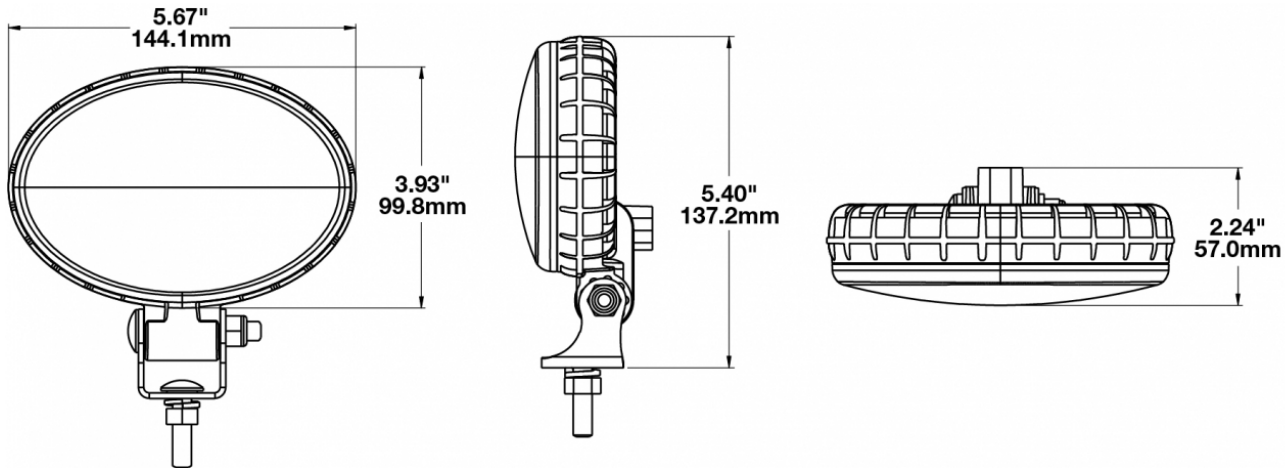

## PRODUCT INFORMATION

---

<b>Description</b>	12V LED Work Light with Trapezoid Beam Pattern & DT04-2P Connector
<b>Height</b>	137.16 mm / 5.4 in
<b>Width</b>	144.02 mm / 5.67 in
<b>Depth</b>	56.90 mm / 2.24 in
<b>Shape</b>	Oval
<b>Outer Lens Material</b>	Polycarbonate
<b>Outer Lens Color</b>	Clear
<b>Housing Material</b>	Polycarbonate
<b>Housing Color</b>	Black
<b>Mounting Hardware Description</b>	(x1) 5/16"-18 x 1.25" Mounting Bolt
<b>Mounting Type</b>	Universal Pedestal Mount
<b>Minimum Operating Temperature</b>	-40 °C / -40 °F
<b>Maximum Operating Temperature</b>	65 °C / 149 °F
<b>Connector or Wiring</b>	Integrated 2-Pin Deutsch Weather-Proof Socket (DT04-2P)
<b>Mating Connector</b>	2-Pin Deutsch Weather-Proof Plug (DT06-2S)
<b>Product Weight</b>	0.86 lbs / 0.39 kgs
<b>Shipping Weight</b>	15.00 lbs / 6.8 kgs

## PRODUCT DIMENSIONS