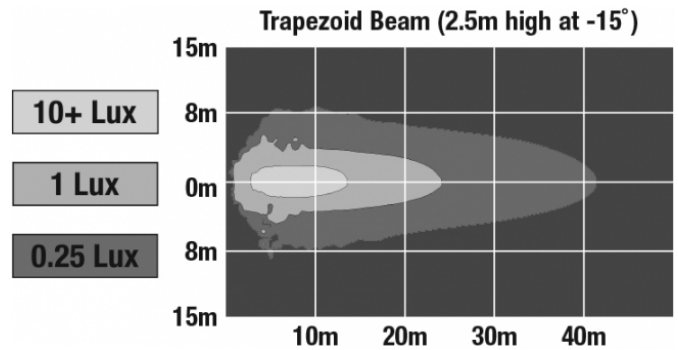

J.W. SPEAKER
 Engineered. Lighting. Solutions.

LED Work Lights - Model 770 XD

PHOTOMETRIC SPECIFICATIONS

Raw Lumen Output 900
Effective Lumen Output 700
Nominal LED Color Temperature 5000 K
Beam Pattern(s) Forward Lighting - Trapezoid