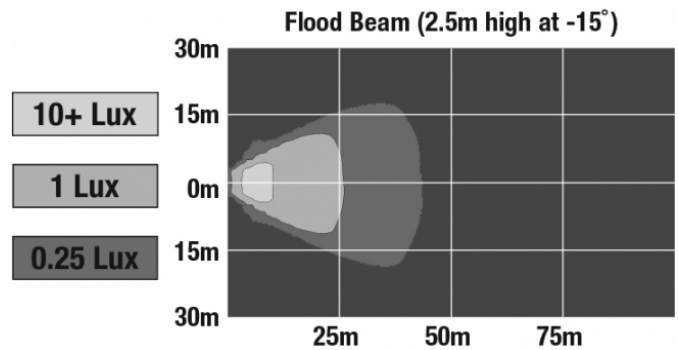

LED Work Lights - Model 770 XD

PRODUCT INFORMATION

Description	12V LED Work Light with Flood Beam Pattern & DT04-2P Connector
Height	137.16 mm / 5.4 in
Width	144.02 mm / 5.67 in
Depth	56.90 mm / 2.24 in
Shape	Oval
Outer Lens Material	Polycarbonate
Outer Lens Color	Clear
Housing Material	Polycarbonate
Housing Color	Black
Mounting Hardware Description	(x1) 5/16"-18 x 1.25" Mounting Bolt
Mounting Type	Universal Pedestal Mount
Minimum Operating Temperature	-40 °C / -40 °F
Maximum Operating Temperature	65 °C / 149 °F
Connector or Wiring	Integrated 2-Pin Deutsch Weather-Proof Socket (DT04-2P)
Mating Connector	2-Pin Deutsch Weather-Proof Plug (DT06-2S)
Product Weight	0.86 lbs / 0.39 kgs
Shipping Weight	15.00 lbs / 6.8 kgs

J.W. SPEAKER
 Engineered. Lighting. Solutions.

LED Work Lights - Model 770 XD

PHOTOMETRIC SPECIFICATIONS

Raw Lumen Output	900
Effective Lumen Output	700
Nominal LED Color Temperature	5000 K
Beam Pattern(s)	Forward Lighting - Flood (Standard)