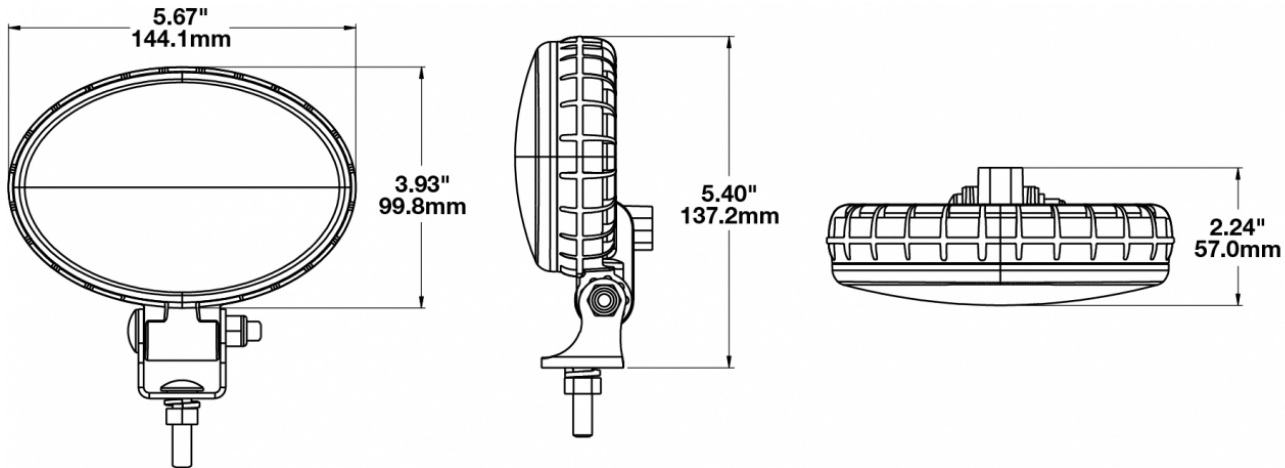

LED Work Lights - Model 770 XD

PRODUCT INFORMATION

Description	12V LED Work Light with Flood Beam Pattern & DT04-2P Connector
Height	137.16 mm / 5.4 in
Width	144.02 mm / 5.67 in
Depth	56.90 mm / 2.24 in
Shape	Oval
Outer Lens Material	Polycarbonate
Outer Lens Color	Clear
Housing Material	Polycarbonate
Housing Color	Black
Mounting Hardware Description	(x1) 5/16"-18 x 1.25" Mounting Bolt
Mounting Type	Universal Pedestal Mount
Minimum Operating Temperature	-40 °C / -40 °F
Maximum Operating Temperature	65 °C / 149 °F
Connector or Wiring	Integrated 2-Pin Deutsch Weather-Proof Socket (DT04-2P)
Mating Connector	2-Pin Deutsch Weather-Proof Plug (DT06-2S)
Product Weight	0.86 lbs / 0.39 kgs
Shipping Weight	15.00 lbs / 6.8 kgs

PRODUCT DIMENSIONS

ELECTRICAL SPECIFICATIONS

Input Voltage	12V DC
Operating Voltage	10-15V DC
Transient Spike Protection	330V Peak @ 1 HZ-100 Pulses
Red Wire	Positive
Black Wire	Negative
Current Draw	1A @ 12V DC