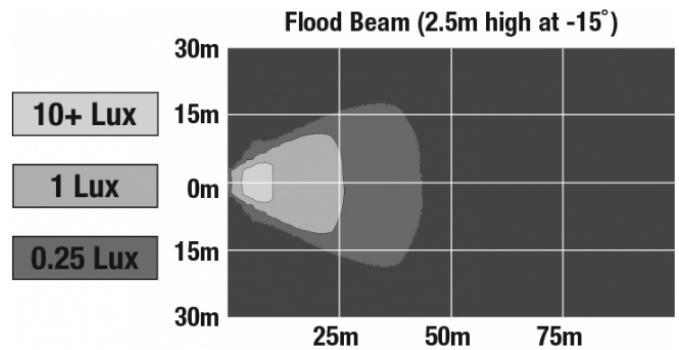

LED Work Lights - Model 770 XD

PRODUCT INFORMATION

Description	12V LED Work Light with Flood Beam Pattern & DT04-2P Connector
Height	137.16 mm / 5.4 in
Width	144.02 mm / 5.67 in
Depth	56.90 mm / 2.24 in
Shape	Oval
Outer Lens Material	Polycarbonate
Outer Lens Color	Clear
Housing Material	Polycarbonate
Housing Color	Black
Mounting Hardware Description	(x1) 5/16"-18 x 1.25" Mounting Bolt
Mounting Type	Universal Pedestal Mount
Minimum Operating Temperature	-40 °C / -40 °F
Maximum Operating Temperature	65 °C / 149 °F
Connector or Wiring	Integrated 2-Pin Deutsch Weather-Proof Socket (DT04-2P)
Mating Connector	2-Pin Deutsch Weather-Proof Plug (DT06-2S)
Product Weight	0.86 lbs / 0.39 kgs
Shipping Weight	15.00 lbs / 6.8 kgs

LED Work Lights - Model 770 XD

PHOTOMETRIC SPECIFICATIONS

Raw Lumen Output	900
Effective Lumen Output	700
Nominal LED Color Temperature	5000 K
Beam Pattern(s)	Forward Lighting - Flood (Standard)

APPLICATIONS