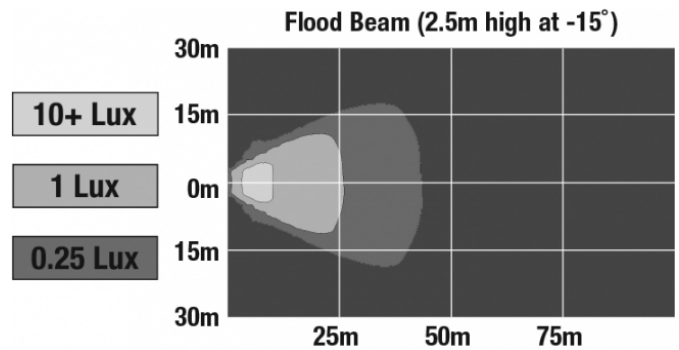

LED Work Lights - Model 770 XD

PRODUCT INFORMATION

Description	12V LED Work Light with Flood Beam Pattern & DT04-2P Connector
Height	137.16 mm / 5.4 in
Width	144.02 mm / 5.67 in
Depth	56.90 mm / 2.24 in
Shape	Oval
Outer Lens Material	Polycarbonate
Outer Lens Color	Clear
Housing Material	Polycarbonate
Housing Color	Black
Mounting Hardware Description	(x1) 5/16"-18 x 1.25" Mounting Bolt
Mounting Type	Universal Pedestal Mount
Minimum Operating Temperature	-40 °C / -40 °F
Maximum Operating Temperature	65 °C / 149 °F
Connector or Wiring	Integrated 2-Pin Deutsch Weather-Proof Socket (DT04-2P)
Mating Connector	2-Pin Deutsch Weather-Proof Plug (DT06-2S)
Product Weight	0.86 lbs / 0.39 kgs
Shipping Weight	15.00 lbs / 6.8 kgs

J.W. SPEAKER
 Engineered. Lighting. Solutions.

LED Work Lights - Model 770 XD

PHOTOMETRIC SPECIFICATIONS

Raw Lumen Output	900
Effective Lumen Output	700
Nominal LED Color Temperature	5000 K
Beam Pattern(s)	Forward Lighting - Flood (Standard)