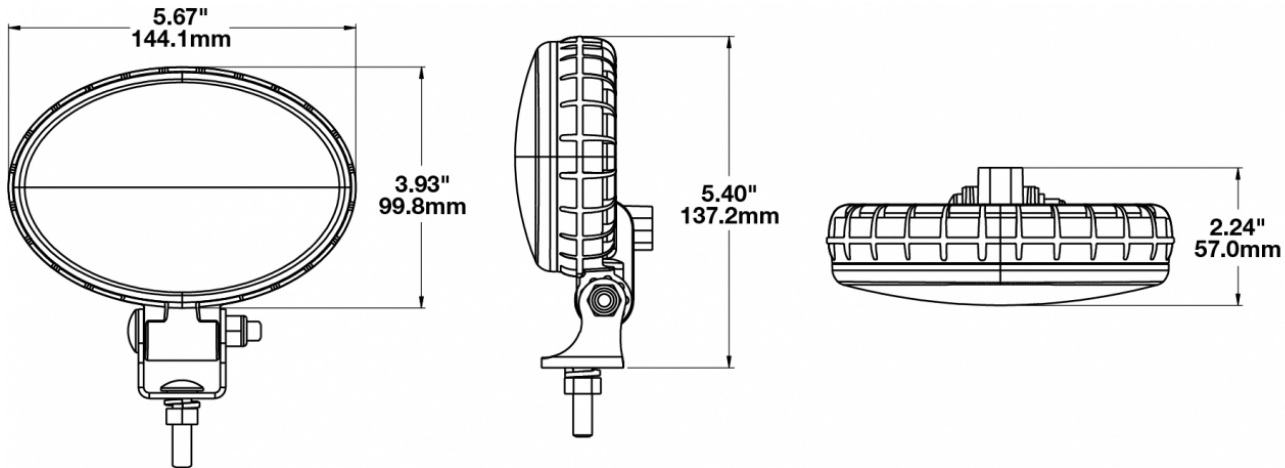

LED Work Lights - Model 770 XD

PRODUCT INFORMATION

Description	12V LED Work Light with Flood Beam Pattern & DT04-2P Connector
Height	137.16 mm / 5.4 in
Width	144.02 mm / 5.67 in
Depth	56.90 mm / 2.24 in
Shape	Oval
Outer Lens Material	Polycarbonate
Outer Lens Color	Clear
Housing Material	Polycarbonate
Housing Color	Black
Mounting Hardware Description	(x1) 5/16"-18 x 1.25" Mounting Bolt
Mounting Type	Universal Pedestal Mount
Minimum Operating Temperature	-40 °C / -40 °F
Maximum Operating Temperature	65 °C / 149 °F
Connector or Wiring	Integrated 2-Pin Deutsch Weather-Proof Socket (DT04-2P)
Mating Connector	2-Pin Deutsch Weather-Proof Plug (DT06-2S)
Product Weight	0.86 lbs / 0.39 kgs
Shipping Weight	15.00 lbs / 6.8 kgs

PRODUCT DIMENSIONS

ELECTRICAL SPECIFICATIONS

Input Voltage	12V DC
Operating Voltage	10-15V DC
Transient Spike Protection	330V Peak @ 1 HZ-100 Pulses
Red Wire	Positive
Black Wire	Negative
Current Draw	1A @ 12V DC

LED Work Lights - Model 770 XD

PHOTOMETRIC SPECIFICATIONS

Raw Lumen Output	900
Effective Lumen Output	700
Nominal LED Color Temperature	5000 K
Beam Pattern(s)	Forward Lighting - Flood (Standard)

APPLICATIONS