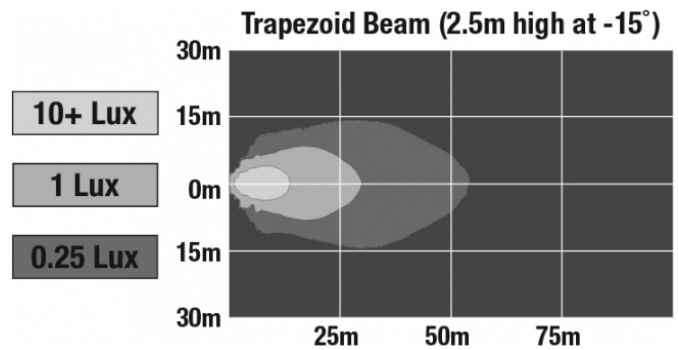

LED Work Light - Model 735

PHOTOMETRIC SPECIFICATIONS

Raw Lumen Output	3,900
Effective Lumen Output	2,700
Nominal LED Color Temperature	5700 K
Beam Pattern(s)	Forward Lighting - Trapezoid

APPLICATIONS

PRODUCT WARNINGS