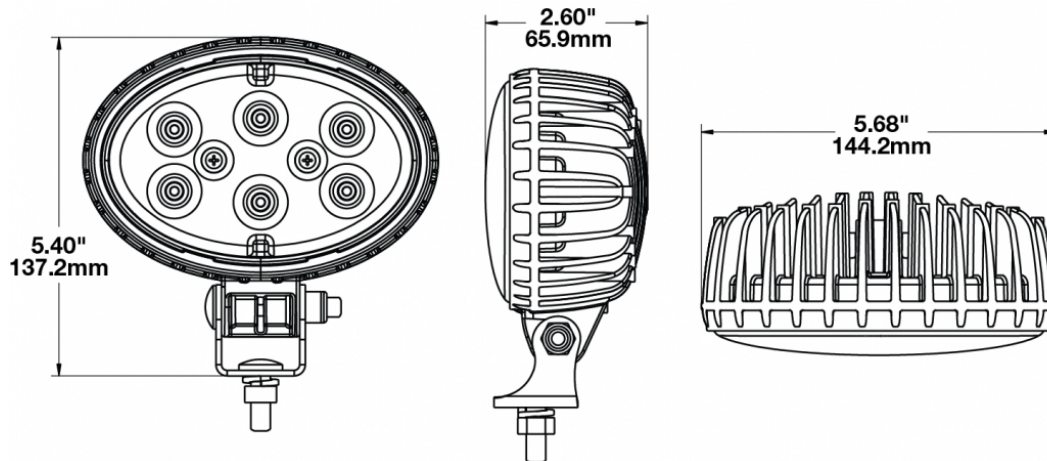

## PRODUCT INFORMATION

<b>Description</b>	24V LED Work Light with Trapezoid Beam Pattern
<b>Height</b>	137.16 mm / 5.4 in
<b>Width</b>	144.27 mm / 5.68 in
<b>Depth</b>	66.04 mm / 2.6 in
<b>Shape</b>	Oval
<b>Outer Lens Material</b>	Polycarbonate
<b>Outer Lens Color</b>	Clear
<b>Housing Material</b>	Die-Cast Aluminum
<b>Housing Color</b>	Black
<b>Mounting Hardware Description</b>	(x1) 5/16"-18 x 0.58" Mounting Bolt
<b>Mounting Type</b>	Universal Pedestal Mount
<b>Minimum Operating Temperature</b>	-40 °C / -40 °F
<b>Maximum Operating Temperature</b>	65 °C / 149 °F
<b>Connector or Wiring</b>	Integrated 2-Pin Deutsch Weather-Proof Socket (DT04-2P)
<b>Mating Connector</b>	2-Pin Deutsch Weather-Proof Plug (DT06-2S)
<b>Product Weight</b>	1.87 lbs / 0.85 kgs
<b>Shipping Weight</b>	2.10 lbs / 0.95 kgs
<b>Additional Information</b>	Wire Harness: JWS part number 3271791.

## PRODUCT DIMENSIONS