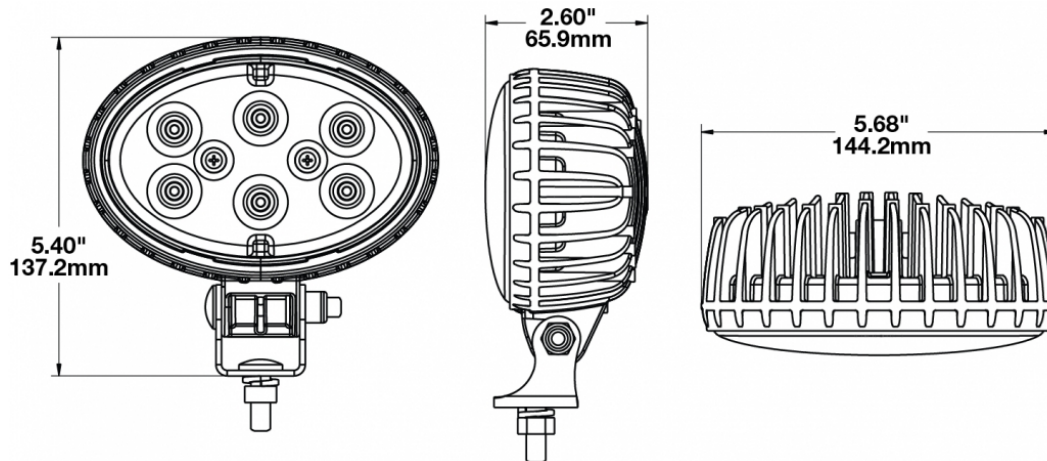

LED Work Light - Model 735

PRODUCT INFORMATION

Description	24V LED Work Light with Trapezoid Beam Pattern
Height	137.16 mm / 5.4 in
Width	144.27 mm / 5.68 in
Depth	66.04 mm / 2.6 in
Shape	Oval
Outer Lens Material	Polycarbonate
Outer Lens Color	Clear
Housing Material	Die-Cast Aluminum
Housing Color	Black
Mounting Hardware Description	(x1) 5/16"-18 x 0.58" Mounting Bolt
Mounting Type	Universal Pedestal Mount
Minimum Operating Temperature	-40 °C / -40 °F
Maximum Operating Temperature	65 °C / 149 °F
Connector or Wiring	Integrated 2-Pin Deutsch Weather-Proof Socket (DT04-2P)
Mating Connector	2-Pin Deutsch Weather-Proof Plug (DT06-2S)
Product Weight	1.87 lbs / 0.85 kgs
Shipping Weight	2.10 lbs / 0.95 kgs
Additional Information	Wire Harness: JWS part number 3271791.

PRODUCT DIMENSIONS

ELECTRICAL SPECIFICATIONS

Input Voltage	24V DC
Operating Voltage	16-32V DC
Transient Spike Protection	330V Peak @ 1 HZ-100 Pulses
Current Draw	1.75A @ 24V DC

REGULATORY STANDARDS COMPLIANCE

LED Work Light - Model 735

PHOTOMETRIC SPECIFICATIONS

Raw Lumen Output	3,900
Effective Lumen Output	2,700
Nominal LED Color Temperature	5700 K
Beam Pattern(s)	Forward Lighting - Trapezoid

APPLICATIONS

PRODUCT WARNINGS