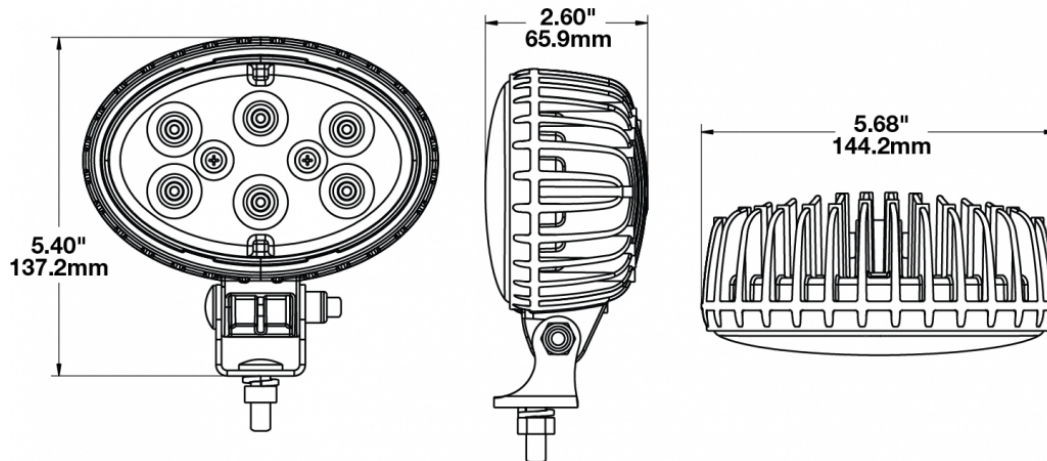

LED Work Light - Model 735

PRODUCT INFORMATION

Description	24V LED Work Light with Flood Beam Pattern
Height	137.16 mm / 5.4 in
Width	144.27 mm / 5.68 in
Depth	66.04 mm / 2.6 in
Shape	Oval
Outer Lens Material	Polycarbonate
Outer Lens Color	Clear
Housing Material	Die-Cast Aluminum
Housing Color	Black
Mounting Hardware Description	(x1) 5/16"-18 x 0.58" Mounting Bolt
Mounting Type	Universal Pedestal Mount
Minimum Operating Temperature	-40 °C / -40 °F
Maximum Operating Temperature	65 °C / 149 °F
Connector or Wiring	Integrated 2-Pin Deutsch Weather-Proof Socket (DT04-2P)
Mating Connector	2-Pin Deutsch Weather-Proof Plug (DT06-2S)
Product Weight	1.87 lbs / 0.85 kgs
Shipping Weight	2.10 lbs / 0.95 kgs
Additional Information	Wire Harness: JWS part number 3271791.

PRODUCT DIMENSIONS

ELECTRICAL SPECIFICATIONS

Input Voltage	24V DC
Operating Voltage	16-32V DC
Transient Spike Protection	330V Peak @ 1 HZ-100 Pulses
Current Draw	1.75A @ 24V DC

REGULATORY STANDARDS COMPLIANCE

PHOTOMETRIC SPECIFICATIONS

Raw Lumen Output	3,900
Effective Lumen Output	2,700
Nominal LED Color Temperature	5700 K
Beam Pattern(s)	Forward Lighting - Flood (Standard) Forward Lighting - Trapezoid

APPLICATIONS