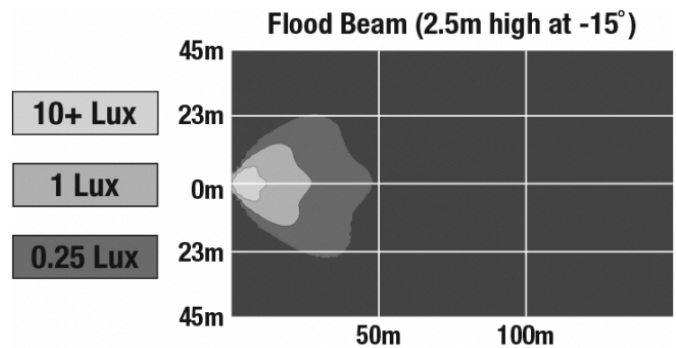

LED Work Light - Model 735

PRODUCT INFORMATION

Description	24V LED Work Light with Flood Beam Pattern
Height	137.16 mm / 5.4 in
Width	144.27 mm / 5.68 in
Depth	66.04 mm / 2.6 in
Shape	Oval
Outer Lens Material	Polycarbonate
Outer Lens Color	Clear
Housing Material	Die-Cast Aluminum
Housing Color	Black
Mounting Hardware Description	(x1) 5/16"-18 x 0.58" Mounting Bolt
Mounting Type	Universal Pedestal Mount
Minimum Operating Temperature	-40 °C / -40 °F
Maximum Operating Temperature	65 °C / 149 °F
Connector or Wiring	Integrated 2-Pin Deutsch Weather-Proof Socket (DT04-2P)
Mating Connector	2-Pin Deutsch Weather-Proof Plug (DT06-2S)
Product Weight	1.87 lbs / 0.85 kgs
Shipping Weight	2.10 lbs / 0.95 kgs
Additional Information	Wire Harness: JWS part number 3271791.

PHOTOMETRIC SPECIFICATIONS

Raw Lumen Output	3,900
Effective Lumen Output	2,700
Nominal LED Color Temperature	5700 K
Beam Pattern(s)	Forward Lighting - Flood (Standard) Forward Lighting - Trapezoid

APPLICATIONS