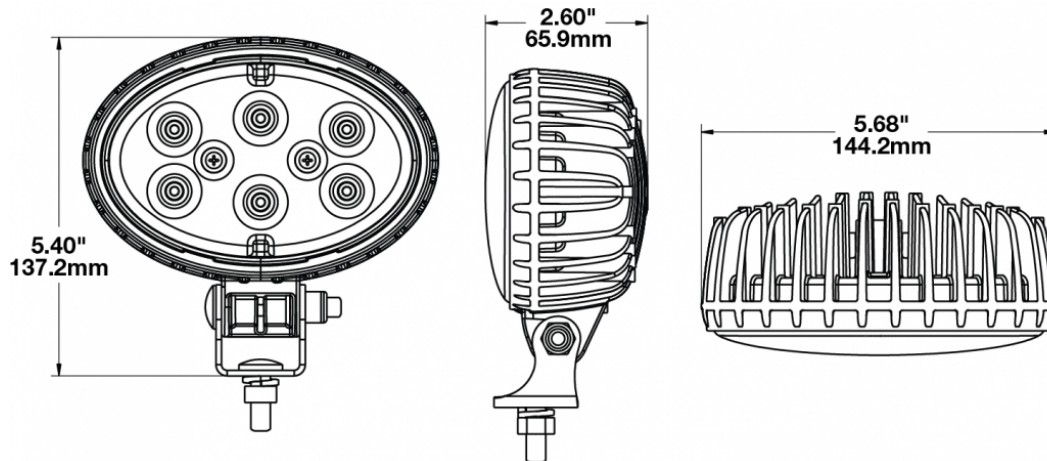

## PRODUCT INFORMATION

<b>Description</b>	24V LED Work Light with Flood Beam Pattern
<b>Height</b>	137.16 mm / 5.4 in
<b>Width</b>	144.27 mm / 5.68 in
<b>Depth</b>	66.04 mm / 2.6 in
<b>Shape</b>	Oval
<b>Outer Lens Material</b>	Polycarbonate
<b>Outer Lens Color</b>	Clear
<b>Housing Material</b>	Die-Cast Aluminum
<b>Housing Color</b>	Black
<b>Mounting Hardware Description</b>	(x1) 5/16"-18 x 0.58" Mounting Bolt
<b>Mounting Type</b>	Universal Pedestal Mount
<b>Minimum Operating Temperature</b>	-40 °C / -40 °F
<b>Maximum Operating Temperature</b>	65 °C / 149 °F
<b>Connector or Wiring</b>	Integrated 2-Pin Deutsch Weather-Proof Socket (DT04-2P)
<b>Mating Connector</b>	2-Pin Deutsch Weather-Proof Plug (DT06-2S)
<b>Product Weight</b>	1.87 lbs / 0.85 kgs
<b>Shipping Weight</b>	2.10 lbs / 0.95 kgs
<b>Additional Information</b>	Wire Harness: JWS part number 3271791.

## PRODUCT DIMENSIONS