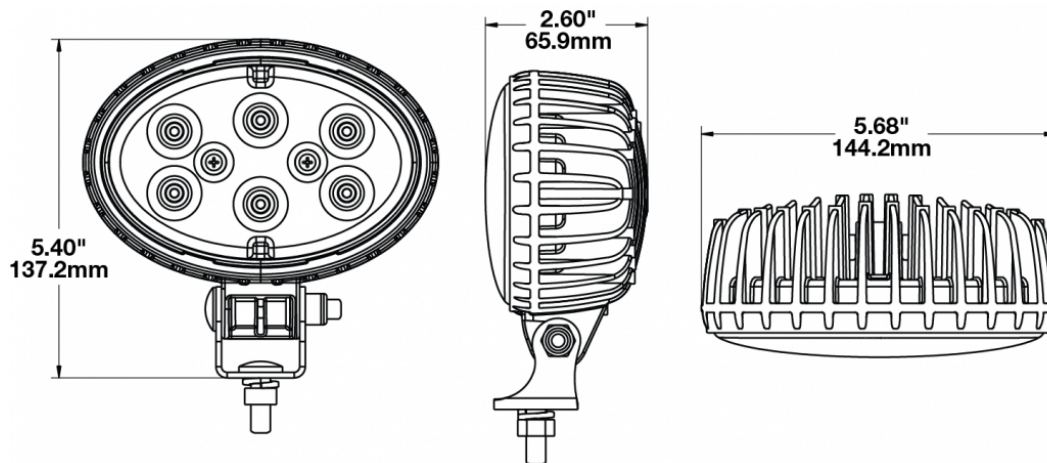

LED Work Light - Model 735

PRODUCT INFORMATION

Description	12-24V LED Work Light with Spot Beam Pattern & PE12015792 Connector - No Sleeve
Height	137.16 mm / 5.4 in
Width	144.27 mm / 5.68 in
Depth	66.04 mm / 2.6 in
Shape	Oval
Outer Lens Material	Polycarbonate
Outer Lens Color	Clear
Housing Material	Die-Cast Aluminum
Housing Color	Black
Mounting Hardware Description	(x1) 5/16"-18 x 0.58" Mounting Bolt
Mounting Type	Universal Pedestal Mount
Minimum Operating Temperature	-40 °C / -40 °F
Maximum Operating Temperature	65 °C / 149 °F
Connector or Wiring	Integrated 2-Pin Deutsch Weather-Proof Socket (DT04-2P)
Mating Connector	2-Pin Deutsch Weather-Proof Plug (DT06-2S)
Product Weight	1.87 lbs / 0.85 kgs
Shipping Weight	2.10 lbs / 0.95 kgs

PRODUCT DIMENSIONS

ELECTRICAL SPECIFICATIONS

Input Voltage	12-24V DC
Operating Voltage	10-36V DC
Red Wire	Positive
Black Wire	Negative
Current Draw	3.50A @ 12V DC 1.75A @ 24V DC

REGULATORY STANDARDS COMPLIANCE

LED Work Light - Model 735

PHOTOMETRIC SPECIFICATIONS

Raw Lumen Output 3,900
Effective Lumen Output 2,600
Nominal LED Color Temperature 5700 K
Beam Pattern(s) Forward Lighting - Spot

APPLICATIONS

PRODUCT WARNINGS