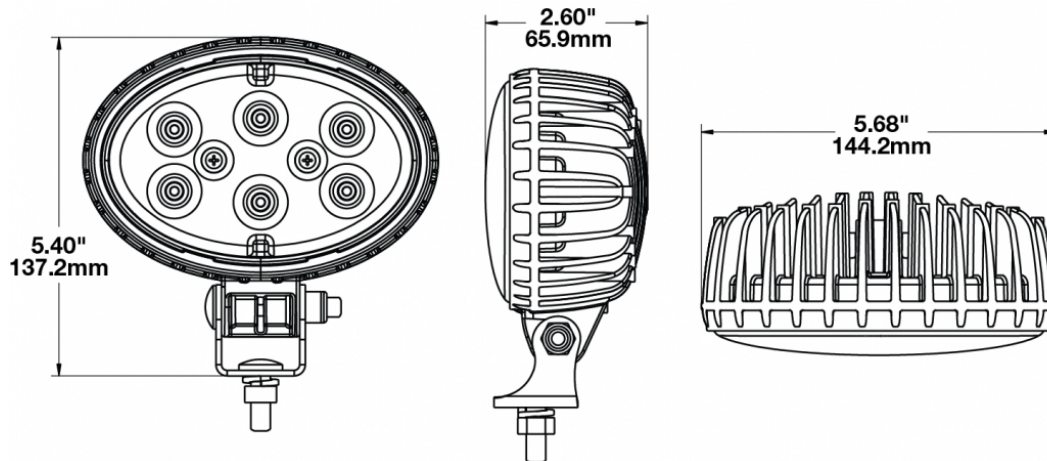

LED Work Light - Model 735

PRODUCT INFORMATION

Description	12-24V LED Work Light with Spot Beam Pattern & PE12015792 Connector - No Sleeve
Height	137.16 mm / 5.4 in
Width	144.27 mm / 5.68 in
Depth	66.04 mm / 2.6 in
Shape	Oval
Outer Lens Material	Polycarbonate
Outer Lens Color	Clear
Housing Material	Die-Cast Aluminum
Housing Color	Black
Mounting Hardware Description	(x1) 5/16"-18 x 0.58" Mounting Bolt
Mounting Type	Universal Pedestal Mount
Minimum Operating Temperature	-40 °C / -40 °F
Maximum Operating Temperature	65 °C / 149 °F
Connector or Wiring	Integrated 2-Pin Deutsch Weather-Proof Socket (DT04-2P)
Mating Connector	2-Pin Deutsch Weather-Proof Plug (DT06-2S)
Product Weight	1.87 lbs / 0.85 kgs
Shipping Weight	2.10 lbs / 0.95 kgs

PRODUCT DIMENSIONS

ELECTRICAL SPECIFICATIONS

Input Voltage	12-24V DC
Operating Voltage	10-36V DC
Red Wire	Positive
Black Wire	Negative
Current Draw	3.50A @ 12V DC 1.75A @ 24V DC

REGULATORY STANDARDS COMPLIANCE

LED Work Light - Model 735

PHOTOMETRIC SPECIFICATIONS

Raw Lumen Output	3,900
Effective Lumen Output	2,600
Nominal LED Color Temperature	5700 K
Beam Pattern(s)	Forward Lighting - Spot

APPLICATIONS

PRODUCT WARNINGS