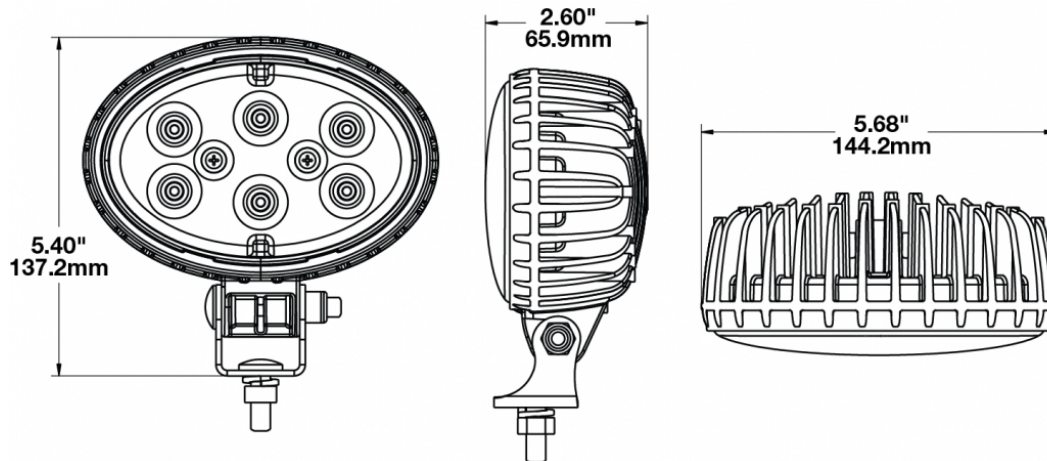

LED Work Light - Model 735

PRODUCT INFORMATION

Description	12-24V LED Work Light with Trapezoid Beam Pattern & PE12015792 Connector - No Sleeve
Height	137.16 mm / 5.4 in
Width	144.27 mm / 5.68 in
Depth	66.04 mm / 2.6 in
Shape	Oval
Outer Lens Material	Polycarbonate
Outer Lens Color	Clear
Housing Material	Die-Cast Aluminum
Housing Color	Black
Mounting Hardware Description	(x1) 5/16"-18 x 0.58" Mounting Bolt
Mounting Type	Universal Pedestal Mount
Minimum Operating Temperature	-40 °C / -40 °F
Maximum Operating Temperature	65 °C / 149 °F
Connector or Wiring	Integrated 2-Pin Deutsch Weather-Proof Socket (DT04-2P)
Mating Connector	2-Pin Deutsch Weather-Proof Plug (DT06-2S)
Product Weight	1.87 lbs / 0.85 kgs
Shipping Weight	2.10 lbs / 0.95 kgs

PRODUCT DIMENSIONS

ELECTRICAL SPECIFICATIONS

Input Voltage	12-24V DC
Operating Voltage	10-36V DC
Red Wire	Positive
Black Wire	Negative
Current Draw	3.50A @ 12V DC 1.75A @ 24V DC

REGULATORY STANDARDS COMPLIANCE

LED Work Light - Model 735

PHOTOMETRIC SPECIFICATIONS

Raw Lumen Output	3,900
Effective Lumen Output	2,700
Nominal LED Color Temperature	5700 K
Beam Pattern(s)	Forward Lighting - Trapezoid

APPLICATIONS

PRODUCT WARNINGS