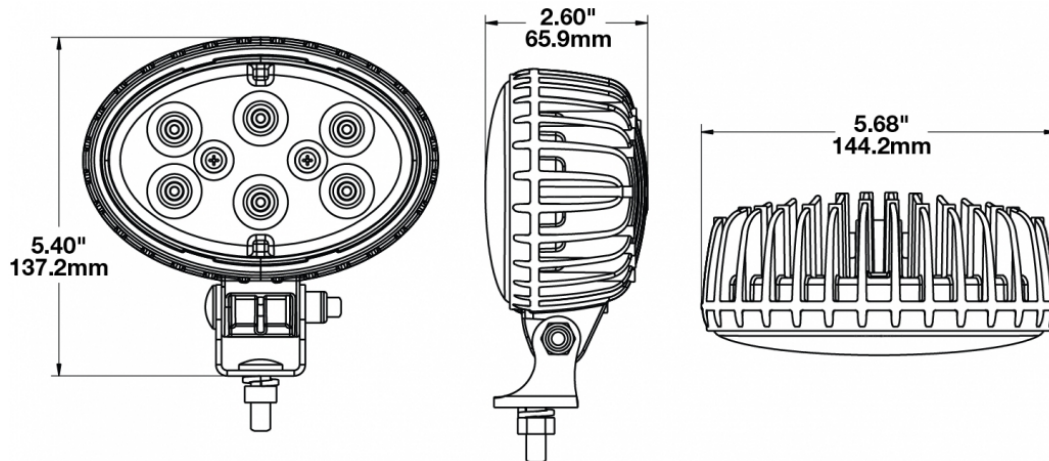

## PRODUCT INFORMATION

<b>Description</b>	12-24V LED Work Light with Spot Beam Pattern & PE12015792 Connector
<b>Height</b>	137.16 mm / 5.4 in
<b>Width</b>	144.27 mm / 5.68 in
<b>Depth</b>	66.04 mm / 2.6 in
<b>Shape</b>	Oval
<b>Outer Lens Material</b>	Polycarbonate
<b>Outer Lens Color</b>	Clear
<b>Housing Material</b>	Die-Cast Aluminum
<b>Housing Color</b>	Black
<b>Mounting Hardware Description</b>	(x1) 5/16"-18 x 0.58" Mounting Bolt
<b>Mounting Type</b>	Universal Pedestal Mount
<b>Minimum Operating Temperature</b>	-40 °C / -40 °F
<b>Maximum Operating Temperature</b>	65 °C / 149 °F
<b>Connector or Wiring</b>	Integrated 2-Pin Deutsch Weather-Proof Socket (DT04-2P)
<b>Mating Connector</b>	2-Pin Deutsch Weather-Proof Plug (DT06-2S)
<b>Product Weight</b>	1.87 lbs / 0.85 kgs
<b>Shipping Weight</b>	1.87 lbs / 0.85 kgs

## PRODUCT DIMENSIONS