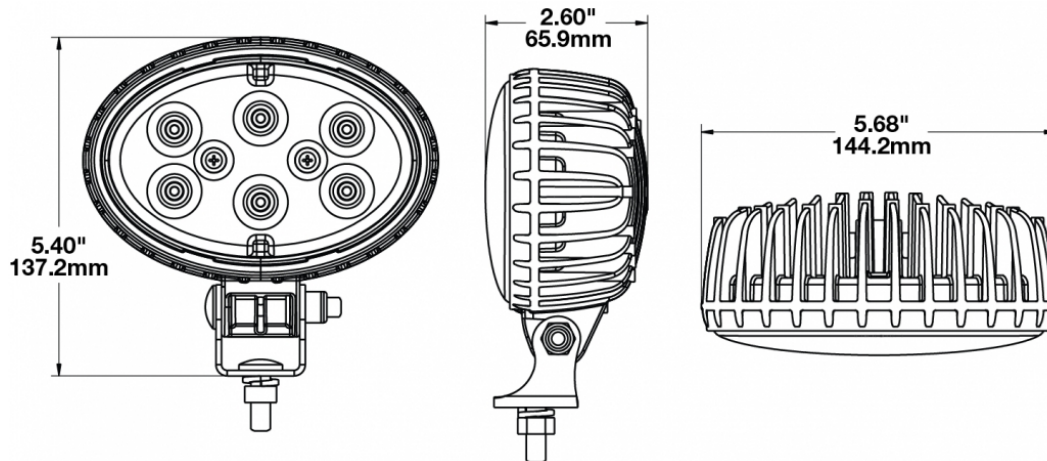

LED Work Light - Model 735

PRODUCT INFORMATION

Description	12-24V LED Work Light with Trapezoid Beam Pattern & PE12015792 Connector
Height	137.16 mm / 5.4 in
Width	144.27 mm / 5.68 in
Depth	66.04 mm / 2.6 in
Shape	Oval
Outer Lens Material	Polycarbonate
Outer Lens Color	Clear
Housing Material	Die-Cast Aluminum
Housing Color	Black
Mounting Hardware Description	(x1) 5/16"-18 x 0.58" Mounting Bolt
Mounting Type	Universal Pedestal Mount
Minimum Operating Temperature	-40 °C / -40 °F
Maximum Operating Temperature	65 °C / 149 °F
Connector or Wiring	Integrated 2-Pin Deutsch Weather-Proof Socket (DT04-2P)
Mating Connector	2-Pin Deutsch Weather-Proof Plug (DT06-2S)
Product Weight	1.87 lbs / 0.85 kgs
Shipping Weight	1.87 lbs / 0.85 kgs

PRODUCT DIMENSIONS

ELECTRICAL SPECIFICATIONS

Input Voltage	12-24V DC
Operating Voltage	10-36V DC
Red Wire	Positive
Black Wire	Negative
Current Draw	3.50A @ 12V DC 1.75A @ 24V DC

REGULATORY STANDARDS COMPLIANCE

LED Work Light - Model 735

PHOTOMETRIC SPECIFICATIONS

Raw Lumen Output 3,900
Effective Lumen Output 2,700
Nominal LED Color Temperature 5700 K
Beam Pattern(s) Forward Lighting - Trapezoid

APPLICATIONS

PRODUCT WARNINGS