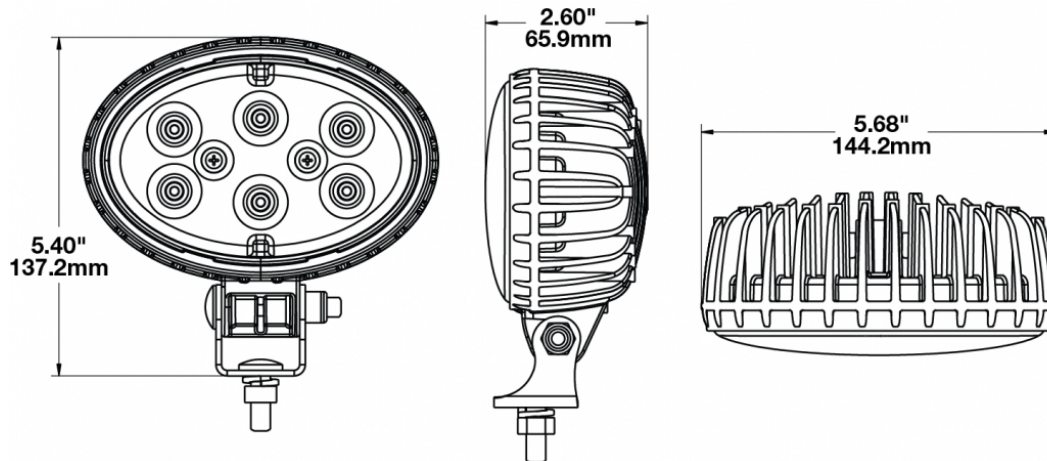

## PRODUCT INFORMATION

<b>Description</b>	12-24V LED Work Light with Trapezoid Beam Pattern & PE12015792 Connector
<b>Height</b>	137.16 mm / 5.4 in
<b>Width</b>	144.27 mm / 5.68 in
<b>Depth</b>	66.04 mm / 2.6 in
<b>Shape</b>	Oval
<b>Outer Lens Material</b>	Polycarbonate
<b>Outer Lens Color</b>	Clear
<b>Housing Material</b>	Die-Cast Aluminum
<b>Housing Color</b>	Black
<b>Mounting Hardware Description</b>	(x1) 5/16"-18 x 0.58" Mounting Bolt
<b>Mounting Type</b>	Universal Pedestal Mount
<b>Minimum Operating Temperature</b>	-40 °C / -40 °F
<b>Maximum Operating Temperature</b>	65 °C / 149 °F
<b>Connector or Wiring</b>	Integrated 2-Pin Deutsch Weather-Proof Socket (DT04-2P)
<b>Mating Connector</b>	2-Pin Deutsch Weather-Proof Plug (DT06-2S)
<b>Product Weight</b>	1.87 lbs / 0.85 kgs
<b>Shipping Weight</b>	1.87 lbs / 0.85 kgs

## PRODUCT DIMENSIONS