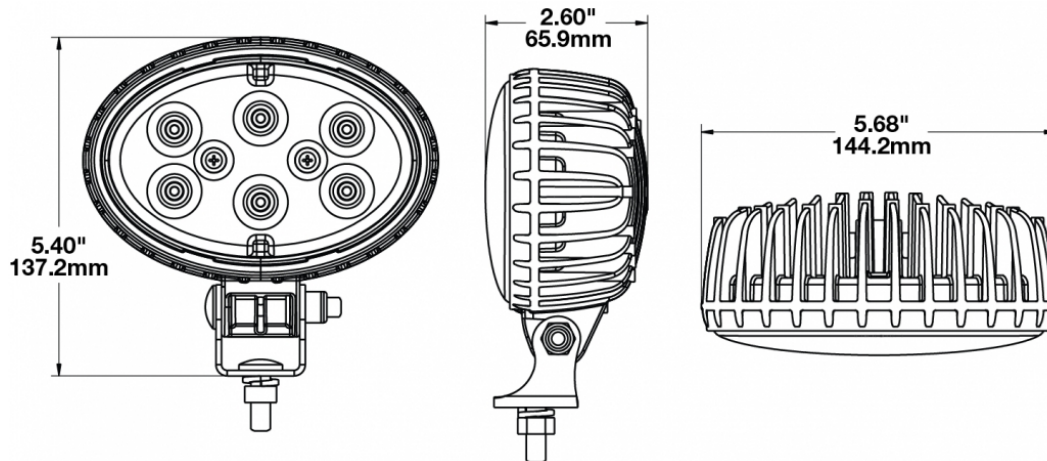

## PRODUCT INFORMATION

---

<b>Description</b>	12-24V LED Work Light with Amber Lens & Trapezoid Beam Pattern
<b>Height</b>	137.16 mm / 5.4 in
<b>Width</b>	144.27 mm / 5.68 in
<b>Depth</b>	66.04 mm / 2.6 in
<b>Shape</b>	Oval
<b>Outer Lens Material</b>	Glass
<b>Outer Lens Color</b>	Clear
<b>Housing Material</b>	Die-Cast Aluminum
<b>Housing Color</b>	Black
<b>Bezel Color</b>	Amber
<b>Mounting Hardware Description</b>	(x1) 5/16"-18 x 0.58" Mounting Bolt
<b>Mounting Type</b>	Universal Pedestal Mount
<b>Minimum Operating Temperature</b>	-40 °C / -40 °F
<b>Maximum Operating Temperature</b>	65 °C / 149 °F
<b>Connector or Wiring</b>	Integrated 2-Pin Deutsch Weather-Proof Socket (DT04-2P)
<b>Mating Connector</b>	2-Pin Deutsch Weather-Proof Plug (DT06-2S)
<b>Product Weight</b>	1.87 lbs / 0.85 kgs
<b>Shipping Weight</b>	1.87 lbs / 0.85 kgs

## PRODUCT DIMENSIONS