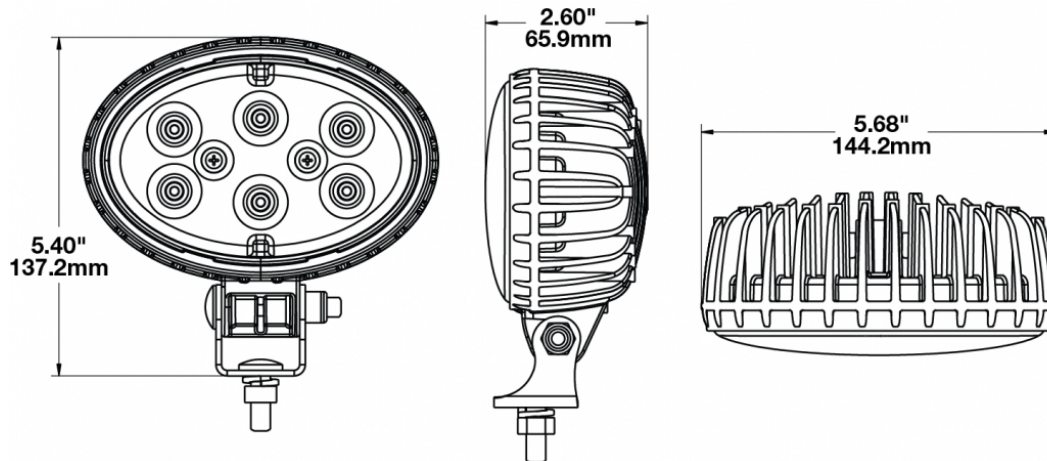

## PRODUCT INFORMATION

<b>Description</b>	12-24V LED Work Light with Trapezoid Beam Pattern
<b>Height</b>	137.16 mm / 5.4 in
<b>Width</b>	144.27 mm / 5.68 in
<b>Depth</b>	66.04 mm / 2.6 in
<b>Shape</b>	Oval
<b>Outer Lens Material</b>	Polycarbonate
<b>Outer Lens Color</b>	Clear
<b>Housing Material</b>	Die-Cast Aluminum
<b>Housing Color</b>	Black
<b>Mounting Hardware Description</b>	(x1) 5/16"-18 x 0.58" Mounting Bolt
<b>Mounting Type</b>	Universal Pedestal Mount
<b>Minimum Operating Temperature</b>	-40 °C / -40 °F
<b>Maximum Operating Temperature</b>	65 °C / 149 °F
<b>Connector or Wiring</b>	Integrated 2-Pin Deutsch Weather-Proof Socket (DT04-2P)
<b>Mating Connector</b>	2-Pin Deutsch Weather-Proof Plug (DT06-2S)
<b>Product Weight</b>	1.87 lbs / 0.85 kgs
<b>Shipping Weight</b>	1.87 lbs / 0.85 kgs

## PRODUCT DIMENSIONS