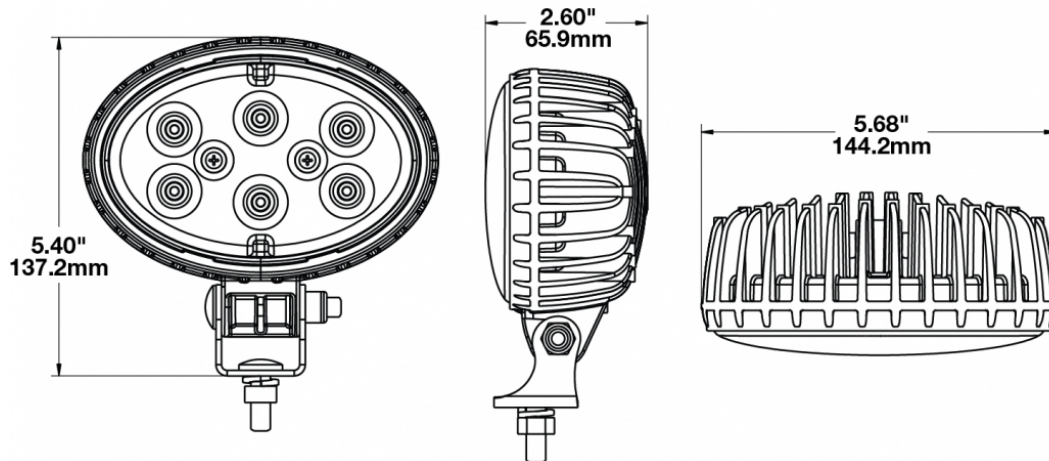

## PRODUCT INFORMATION

---

<b>Description</b>	12-24V LED Work Light with Trapezoid Beam Pattern
<b>Height</b>	137.16 mm / 5.4 in
<b>Width</b>	144.27 mm / 5.68 in
<b>Depth</b>	66.04 mm / 2.6 in
<b>Shape</b>	Oval
<b>Outer Lens Material</b>	Polycarbonate
<b>Outer Lens Color</b>	Clear
<b>Housing Material</b>	Die-Cast Aluminum
<b>Housing Color</b>	Black
<b>Mounting Hardware Description</b>	(x1) 5/16"-18 x 0.58" Mounting Bolt
<b>Mounting Type</b>	Universal Pedestal Mount
<b>Minimum Operating Temperature</b>	-40 °C / -40 °F
<b>Maximum Operating Temperature</b>	65 °C / 149 °F
<b>Connector or Wiring</b>	Integrated 2-Pin Deutsch Weather-Proof Socket (DT04-2P)
<b>Mating Connector</b>	2-Pin Deutsch Weather-Proof Plug (DT06-2S)
<b>Product Weight</b>	1.87 lbs / 0.85 kgs
<b>Shipping Weight</b>	1.87 lbs / 0.85 kgs

## PRODUCT DIMENSIONS