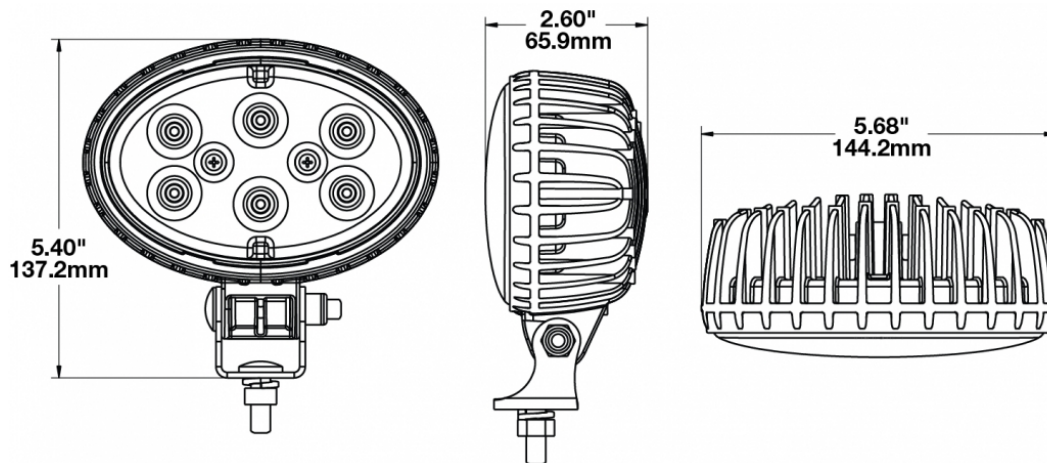

LED Work Light - Model 735

PRODUCT INFORMATION

Description	12-24V LED Work Light with Spot Beam Pattern
Height	137.16 mm / 5.4 in
Width	144.27 mm / 5.68 in
Depth	66.04 mm / 2.6 in
Shape	Oval
Outer Lens Material	Polycarbonate
Outer Lens Color	Clear
Housing Material	Die-Cast Aluminum
Housing Color	Black
Mounting Hardware Description	(x1) 5/16"-18 x 0.58" Mounting Bolt
Mounting Type	Universal Pedestal Mount
Minimum Operating Temperature	-40 °C / -40 °F
Maximum Operating Temperature	65 °C / 149 °F
Connector or Wiring	Integrated 2-Pin Deutsch Weather-Proof Socket (DT04-2P)
Mating Connector	2-Pin Deutsch Weather-Proof Plug (DT06-2S)
Product Weight	1.87 lbs / 0.85 kgs
Shipping Weight	1.87 lbs / 0.85 kgs

PRODUCT DIMENSIONS

ELECTRICAL SPECIFICATIONS

Input Voltage	12-24V DC
Operating Voltage	10-36V DC
Red Wire	Positive
Black Wire	Negative
Current Draw	3.50A @ 12V DC 1.75A @ 24V DC

REGULATORY STANDARDS COMPLIANCE

LED Work Light - Model 735

PHOTOMETRIC SPECIFICATIONS

Raw Lumen Output	3,900
Effective Lumen Output	2,600
Nominal LED Color Temperature	5700 K
Beam Pattern(s)	Forward Lighting - Spot

APPLICATIONS

PRODUCT WARNINGS