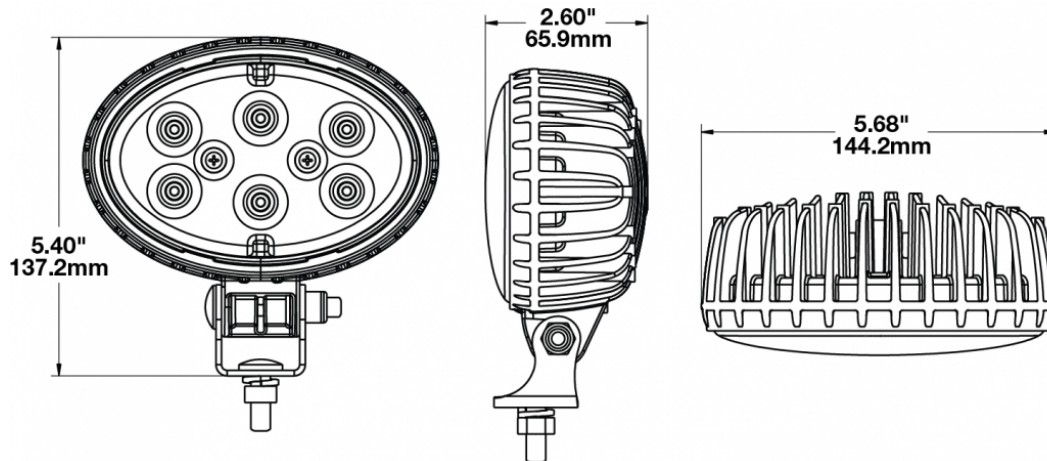

## PRODUCT INFORMATION

<b>Description</b>	12-24V LED Work Light with Spot Beam Pattern
<b>Height</b>	137.16 mm / 5.4 in
<b>Width</b>	144.27 mm / 5.68 in
<b>Depth</b>	66.04 mm / 2.6 in
<b>Shape</b>	Oval
<b>Outer Lens Material</b>	Polycarbonate
<b>Outer Lens Color</b>	Clear
<b>Housing Material</b>	Die-Cast Aluminum
<b>Housing Color</b>	Black
<b>Mounting Hardware Description</b>	(x1) 5/16"-18 x 0.58" Mounting Bolt
<b>Mounting Type</b>	Universal Pedestal Mount
<b>Minimum Operating Temperature</b>	-40 °C / -40 °F
<b>Maximum Operating Temperature</b>	65 °C / 149 °F
<b>Connector or Wiring</b>	Integrated 2-Pin Deutsch Weather-Proof Socket (DT04-2P)
<b>Mating Connector</b>	2-Pin Deutsch Weather-Proof Plug (DT06-2S)
<b>Product Weight</b>	1.87 lbs / 0.85 kgs
<b>Shipping Weight</b>	1.87 lbs / 0.85 kgs

## PRODUCT DIMENSIONS