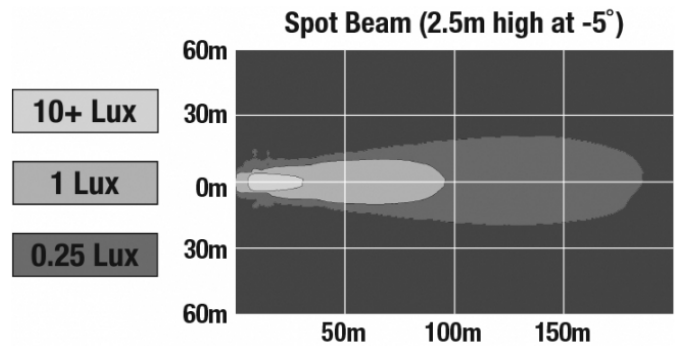

## PRODUCT DIMENSIONS

## PHOTOMETRIC SPECIFICATIONS

Raw Lumen Output	3,900
Effective Lumen Output	2,600
Nominal LED Color Temperature	5700 K
Beam Pattern(s)	Forward Lighting - Spot