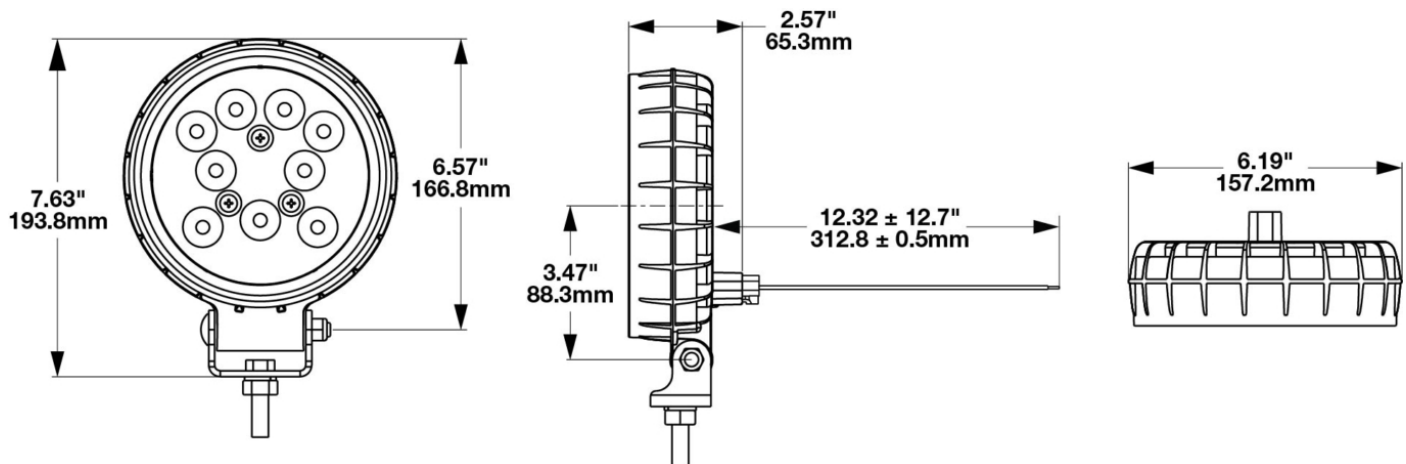

LED Work Lights - Model 680 XD

PRODUCT INFORMATION

Description	12-24V LED Work Light with Spot Beam Pattern
Height	193.80 mm / 7.63 in
Width	157.23 mm / 6.19 in
Depth	65.28 mm / 2.57 in
Shape	Round
Outer Lens Material	Polycarbonate
Outer Lens Color	Clear
Housing Material	Polycarbonate
Housing Color	Black
Mounting Hardware Description	(x1) 3/8-16 x 1.5" Mounting Bolt
Mounting Type	Universal Pedestal Mount
Minimum Operating Temperature	-40 °C / -40 °F
Maximum Operating Temperature	65 °C / 149 °F
Connector or Wiring	Integrated 2-Pin Deutsch Weather-Proof Socket (DT04-2P)
Mating Connector	2-Pin Deutsch Weather-Proof Plug (DT06-2S)
Product Weight	1.52 lbs / 0.69 kgs
Shipping Weight	1.40 lbs / 0.64 kgs

PRODUCT DIMENSIONS

ELECTRICAL SPECIFICATIONS

Input Voltage	12-24V DC
Operating Voltage	10-32V DC
Transient Spike Protection	330V Peak @ 1 HZ-100 Pulses
Red Wire	Positive
Black Wire	Negative
Current Draw	2A @ 12V DC 1A @ 24V DC

J.W. SPEAKER
Engineered. Lighting. Solutions.

LED Work Lights - Model 680 XD

PHOTOMETRIC SPECIFICATIONS

Raw Lumen Output	2,385
Effective Lumen Output	1,340
Nominal LED Color Temperature	5000 K
Beam Pattern(s)	Forward Lighting - Spot