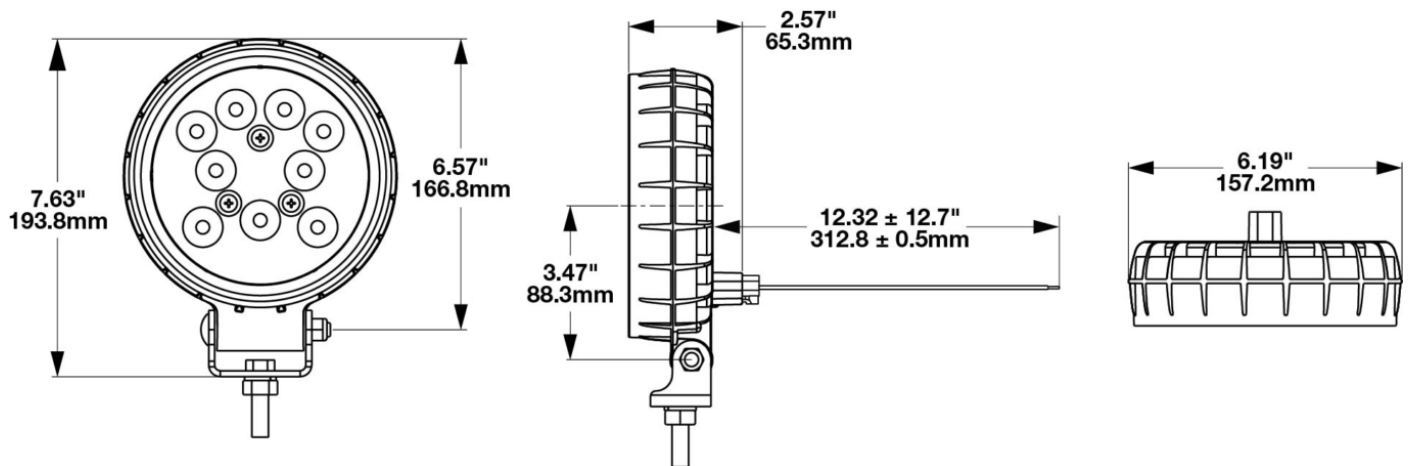

LED Work Lights - Model 680 XD

PRODUCT INFORMATION

Description	12-24V LED Work Light with Spot Beam Pattern
Height	193.80 mm / 7.63 in
Width	157.23 mm / 6.19 in
Depth	65.28 mm / 2.57 in
Shape	Round
Outer Lens Material	Polycarbonate
Outer Lens Color	Clear
Housing Material	Polycarbonate
Housing Color	Black
Mounting Hardware Description	(x1) 3/8-16 x 1.5" Mounting Bolt
Mounting Type	Universal Pedestal Mount
Minimum Operating Temperature	-40 °C / -40 °F
Maximum Operating Temperature	65 °C / 149 °F
Connector or Wiring	Integrated 2-Pin Deutsch Weather-Proof Socket (DT04-2P)
Mating Connector	2-Pin Deutsch Weather-Proof Plug (DT06-2S)
Product Weight	1.52 lbs / 0.69 kgs
Shipping Weight	1.40 lbs / 0.64 kgs

PRODUCT DIMENSIONS

ELECTRICAL SPECIFICATIONS

Input Voltage	12-24V DC
Operating Voltage	10-32V DC
Transient Spike Protection	330V Peak @ 1 HZ-100 Pulses
Red Wire	Positive
Black Wire	Negative
Current Draw	2A @ 12V DC 1A @ 24V DC

J.W. SPEAKER
Engineered. Lighting. Solutions.

LED Work Lights - Model 680 XD

PHOTOMETRIC SPECIFICATIONS

Raw Lumen Output	2,385
Effective Lumen Output	1,340
Nominal LED Color Temperature	5000 K
Beam Pattern(s)	Forward Lighting - Spot