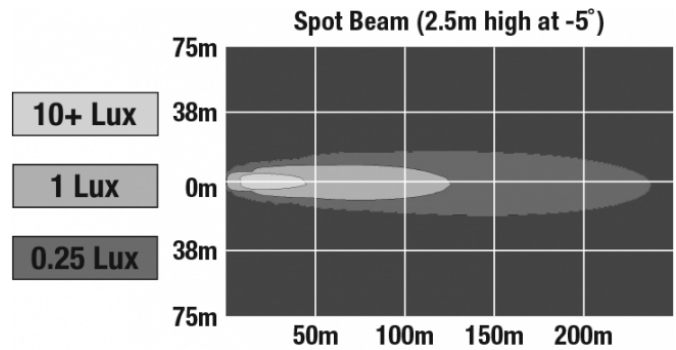

LED Work Lights - Model 680 XD

PRODUCT INFORMATION

Description	12-24V LED Work Light with Spot Beam Pattern
Height	193.80 mm / 7.63 in
Width	157.23 mm / 6.19 in
Depth	65.28 mm / 2.57 in
Shape	Round
Outer Lens Material	Polycarbonate
Outer Lens Color	Clear
Housing Material	Polycarbonate
Housing Color	Black
Mounting Hardware Description	(x1) 3/8-16 x 1.5" Mounting Bolt
Mounting Type	Universal Pedestal Mount
Minimum Operating Temperature	-40 °C / -40 °F
Maximum Operating Temperature	65 °C / 149 °F
Connector or Wiring	Integrated 2-Pin Deutsch Weather-Proof Socket (DT04-2P)
Mating Connector	2-Pin Deutsch Weather-Proof Plug (DT06-2S)
Product Weight	1.52 lbs / 0.69 kgs
Shipping Weight	1.40 lbs / 0.64 kgs

J.W. SPEAKER
Engineered. Lighting. Solutions.

LED Work Lights - Model 680 XD

PHOTOMETRIC SPECIFICATIONS

Raw Lumen Output	2,385
Effective Lumen Output	1,340
Nominal LED Color Temperature	5000 K
Beam Pattern(s)	Forward Lighting - Spot