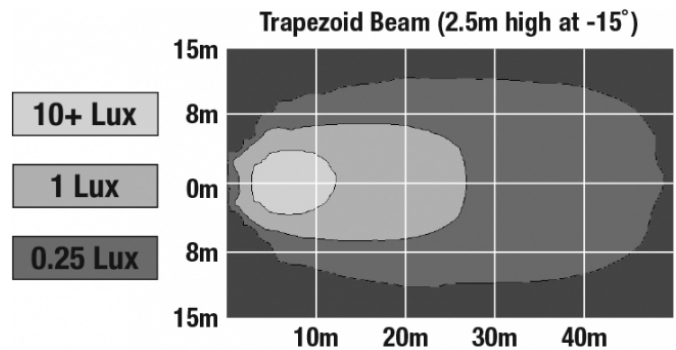

LED Work Lights - Model 680 XD

PRODUCT INFORMATION

Description	12-24V LED Work Light with Trapezoid Beam Pattern
Height	193.80 mm / 7.63 in
Width	157.23 mm / 6.19 in
Depth	65.28 mm / 2.57 in
Shape	Round
Outer Lens Material	Polycarbonate
Outer Lens Color	Clear
Housing Material	Polycarbonate
Housing Color	Black
Mounting Hardware Description	(x1) 3/8-16 x 1.5" Mounting Bolt
Mounting Type	Universal Pedestal Mount
Minimum Operating Temperature	-40 °C / -40 °F
Maximum Operating Temperature	65 °C / 149 °F
Connector or Wiring	Integrated 2-Pin Deutsch Weather-Proof Socket (DT04-2P)
Mating Connector	2-Pin Deutsch Weather-Proof Plug (DT06-2S)
Product Weight	1.52 lbs / 0.69 kgs
Shipping Weight	1.40 lbs / 0.64 kgs

J.W. SPEAKER
Engineered. Lighting. Solutions.

LED Work Lights - Model 680 XD

PHOTOMETRIC SPECIFICATIONS

Raw Lumen Output	2,385
Effective Lumen Output	1,270
Nominal LED Color Temperature	5000 K
Beam Pattern(s)	Forward Lighting - Trapezoid