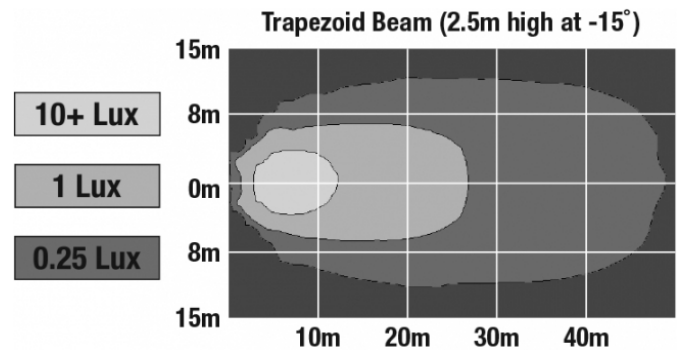

J.W. SPEAKER
Engineered. Lighting. Solutions.

LED Work Lights - Model 680 XD

PHOTOMETRIC SPECIFICATIONS

Raw Lumen Output	2,385
Effective Lumen Output	1,270
Nominal LED Color Temperature	5000 K
Beam Pattern(s)	Forward Lighting - Trapezoid