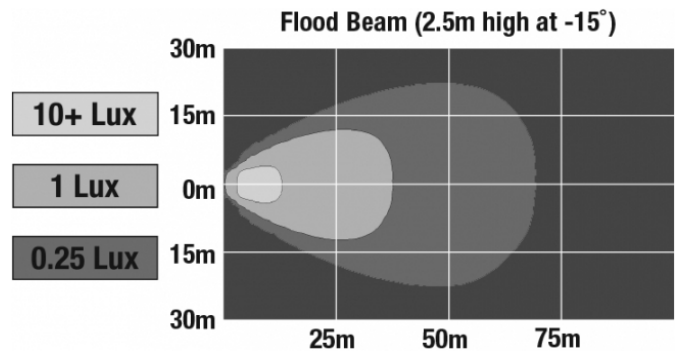

LED Work Lights - Model 680 XD

PRODUCT INFORMATION

Description	12-24V LED Work Light with Flood Beam Pattern
Height	193.80 mm / 7.63 in
Width	157.23 mm / 6.19 in
Depth	65.28 mm / 2.57 in
Shape	Round
Outer Lens Material	Polycarbonate
Outer Lens Color	Clear
Housing Material	Polycarbonate
Housing Color	Black
Mounting Hardware Description	(x1) 3/8-16 x 1.5" Mounting Bolt
Mounting Type	Universal Pedestal Mount
Minimum Operating Temperature	-40 °C / -40 °F
Maximum Operating Temperature	65 °C / 149 °F
Connector or Wiring	Integrated 2-Pin Deutsch Weather-Proof Socket (DT04-2P)
Mating Connector	2-Pin Deutsch Weather-Proof Plug (DT06-2S)
Product Weight	1.52 lbs / 0.69 kgs
Shipping Weight	1.40 lbs / 0.64 kgs

J.W. SPEAKER
Engineered. Lighting. Solutions.

LED Work Lights - Model 680 XD

PHOTOMETRIC SPECIFICATIONS

Raw Lumen Output	2,385
Effective Lumen Output	1,260
Nominal LED Color Temperature	5000 K
Beam Pattern(s)	Forward Lighting - Flood (Standard)