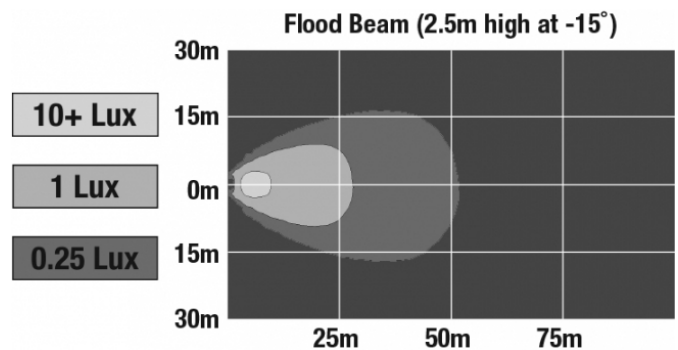

Buy America Standards	CISPR 12
CISPR 22	Eco Friendly
IEC IP69K	SAE J1113-13
Tested to ECE Reg. 10 (Radiated Emissions only)	UL Recognized

PHOTOMETRIC SPECIFICATIONS

Raw Lumen Output	1,080
Effective Lumen Output	780
Nominal LED Color Temperature	5000 K
Beam Pattern(s)	Forward Lighting - Flood (Standard)