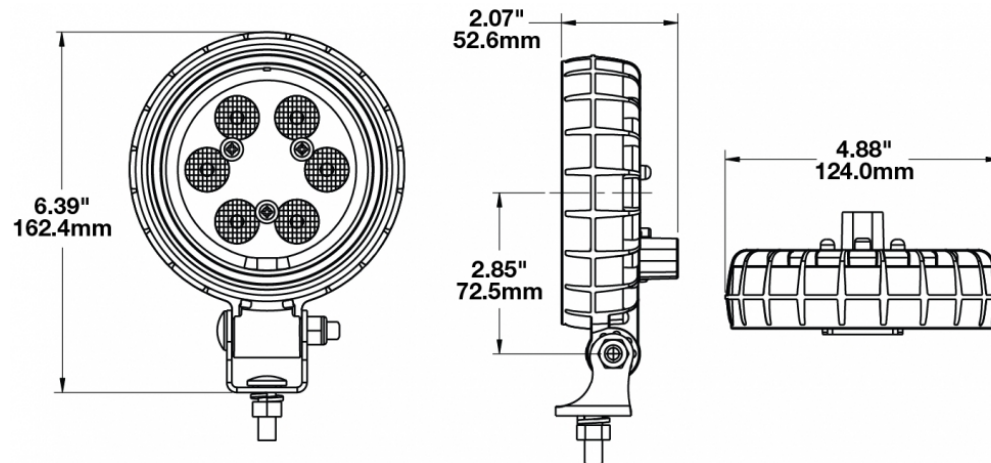

## PRODUCT INFORMATION

<b>Description</b>	12-110V Non-Heated LED Work Light with Flood Beam Pattern
<b>Height</b>	162.31 mm / 6.39 in
<b>Width</b>	123.95 mm / 4.88 in
<b>Depth</b>	52.58 mm / 2.07 in
<b>Shape</b>	Round
<b>Outer Lens Material</b>	Polycarbonate
<b>Outer Lens Color</b>	Clear
<b>Housing Material</b>	Polycarbonate
<b>Housing Color</b>	Black
<b>Mounting Hardware Description</b>	(x1) M8-1.25 x 20mm Mounting Bolt
<b>Mounting Type</b>	Universal Pedestal Mount
<b>Minimum Operating Temperature</b>	-40 °C / -40 °F
<b>Maximum Operating Temperature</b>	65 °C / 149 °F
<b>Connector or Wiring</b>	Integrated 2-Pin Deutsch Weather-Proof Socket (DT04-2P)
<b>Mating Connector</b>	2-Pin Deutsch Weather-Proof Plug (DT06-2S)
<b>Product Weight</b>	1.52 lbs / 0.69 kgs
<b>Shipping Weight</b>	1.40 lbs / 0.64 kgs

## PRODUCT DIMENSIONS