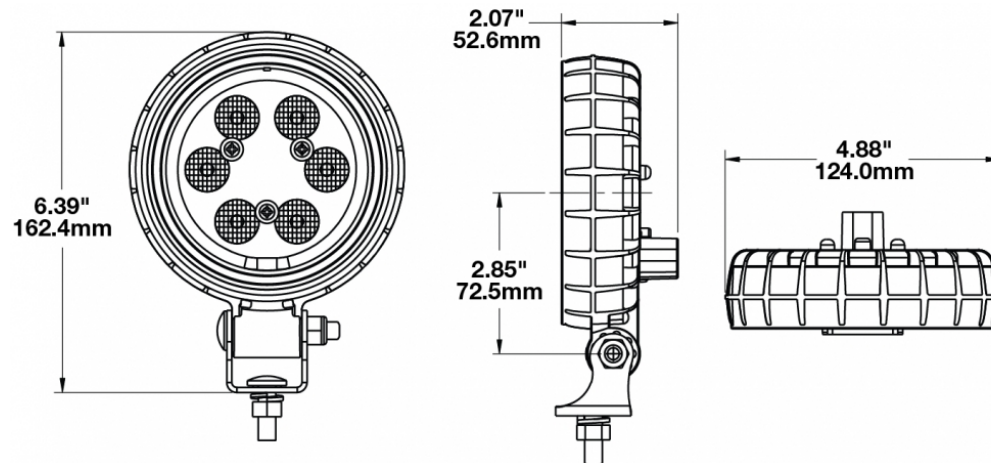

LED Heated and Non Heated Work Lights - Model 670 XD

PRODUCT INFORMATION

Description	12-110V Non-Heated LED Work Light with Flood Beam Pattern
Height	162.31 mm / 6.39 in
Width	123.95 mm / 4.88 in
Depth	52.58 mm / 2.07 in
Shape	Round
Outer Lens Material	Polycarbonate
Outer Lens Color	Clear
Housing Material	Polycarbonate
Housing Color	Black
Mounting Hardware Description	(x1) M8-1.25 x 20mm Mounting Bolt
Mounting Type	Universal Pedestal Mount
Minimum Operating Temperature	-40 °C / -40 °F
Maximum Operating Temperature	65 °C / 149 °F
Connector or Wiring	Integrated 2-Pin Deutsch Weather-Proof Socket (DT04-2P)
Mating Connector	2-Pin Deutsch Weather-Proof Plug (DT06-2S)
Product Weight	1.52 lbs / 0.69 kgs
Shipping Weight	1.40 lbs / 0.64 kgs

PRODUCT DIMENSIONS

ELECTRICAL SPECIFICATIONS

Input Voltage	12-110V DC
Operating Voltage	10-130V DC
Transient Spike Protection	330V Peak @ 1 HZ-100 Pulses
Red Wire	Positive
Black Wire	Negative
Current Draw	1.3A @ 12V DC 0.6A @ 24V DC 0.2A @ 110V DC