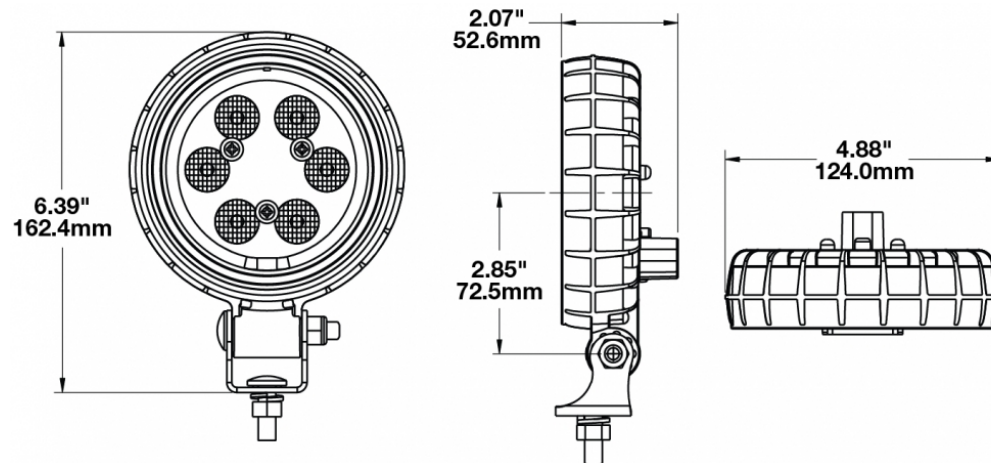

LED Heated and Non Heated Work Lights - Model 670 XD

PRODUCT INFORMATION

Description	12-110V Non-Heated LED Work Light with Spot Beam Pattern
Height	162.31 mm / 6.39 in
Width	123.95 mm / 4.88 in
Depth	52.58 mm / 2.07 in
Shape	Round
Outer Lens Material	Polycarbonate
Outer Lens Color	Clear
Housing Material	Polycarbonate
Housing Color	Black
Mounting Hardware Description	(x1) M8-1.25 x 20mm Mounting Bolt
Mounting Type	Universal Pedestal Mount
Minimum Operating Temperature	-40 °C / -40 °F
Maximum Operating Temperature	65 °C / 149 °F
Connector or Wiring	Integrated 2-Pin Deutsch Weather-Proof Socket (DT04-2P)
Mating Connector	2-Pin Deutsch Weather-Proof Plug (DT06-2S)
Product Weight	1.52 lbs / 0.69 kgs
Shipping Weight	3.00 lbs / 1.36 kgs

PRODUCT DIMENSIONS

ELECTRICAL SPECIFICATIONS

Input Voltage	12-110V DC
Operating Voltage	10-130V DC
Transient Spike Protection	330V Peak @ 1 HZ-100 Pulses
Red Wire	Positive
Black Wire	Negative
Current Draw	1.3A @ 12V DC 0.6A @ 24V DC 0.2A @ 110V DC