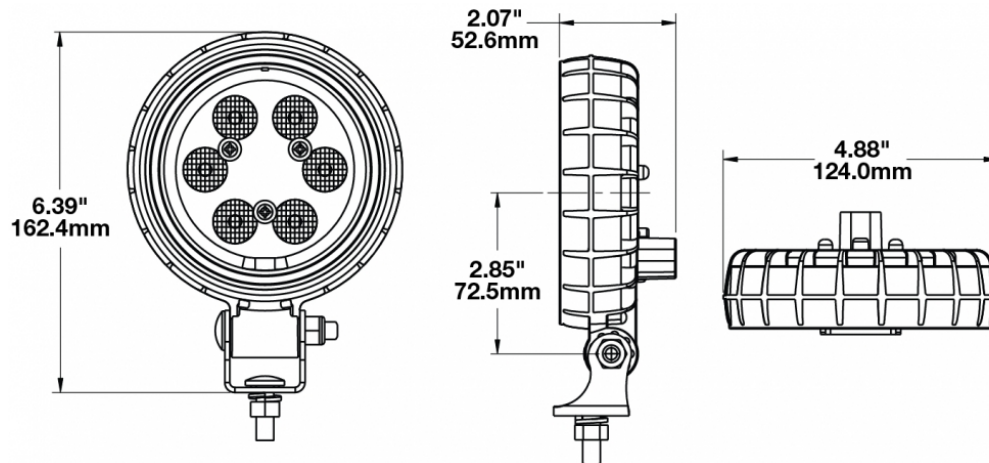

LED Heated and Non Heated Work Lights - Model 670 XD

PRODUCT INFORMATION

Description	12-110V Non-Heated LED Work Light with Spot Beam Pattern
Height	162.31 mm / 6.39 in
Width	123.95 mm / 4.88 in
Depth	52.58 mm / 2.07 in
Shape	Round
Outer Lens Material	Polycarbonate
Outer Lens Color	Clear
Housing Material	Polycarbonate
Housing Color	Black
Mounting Hardware Description	(x1) M8-1.25 x 20mm Mounting Bolt
Mounting Type	Universal Pedestal Mount
Minimum Operating Temperature	-40 °C / -40 °F
Maximum Operating Temperature	65 °C / 149 °F
Connector or Wiring	Integrated 2-Pin Deutsch Weather-Proof Socket (DT04-2P)
Mating Connector	2-Pin Deutsch Weather-Proof Plug (DT06-2S)
Product Weight	1.52 lbs / 0.69 kgs
Shipping Weight	3.00 lbs / 1.36 kgs

PRODUCT DIMENSIONS

ELECTRICAL SPECIFICATIONS

Input Voltage	12-110V DC
Operating Voltage	10-130V DC
Transient Spike Protection	330V Peak @ 1 HZ-100 Pulses
Red Wire	Positive
Black Wire	Negative
Current Draw	1.3A @ 12V DC 0.6A @ 24V DC 0.2A @ 110V DC