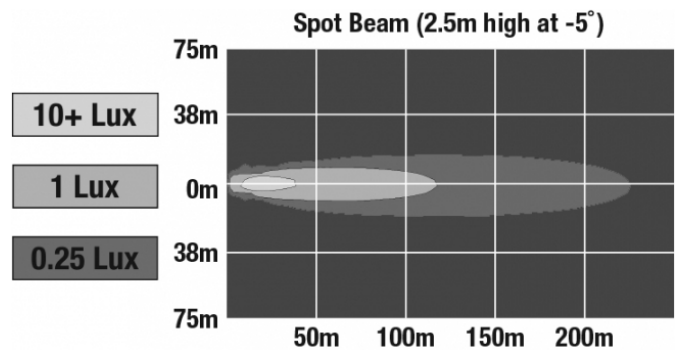

Buy America Standards	CISPR 12
CISPR 22	Eco Friendly
IEC IP69K	SAE J1113-13
Tested to ECE Reg. 10 (Radiated Emissions only)	UL Recognized

PHOTOMETRIC SPECIFICATIONS

Raw Lumen Output	1,080
Effective Lumen Output	780
Nominal LED Color Temperature	5000 K
Beam Pattern(s)	Forward Lighting - Spot