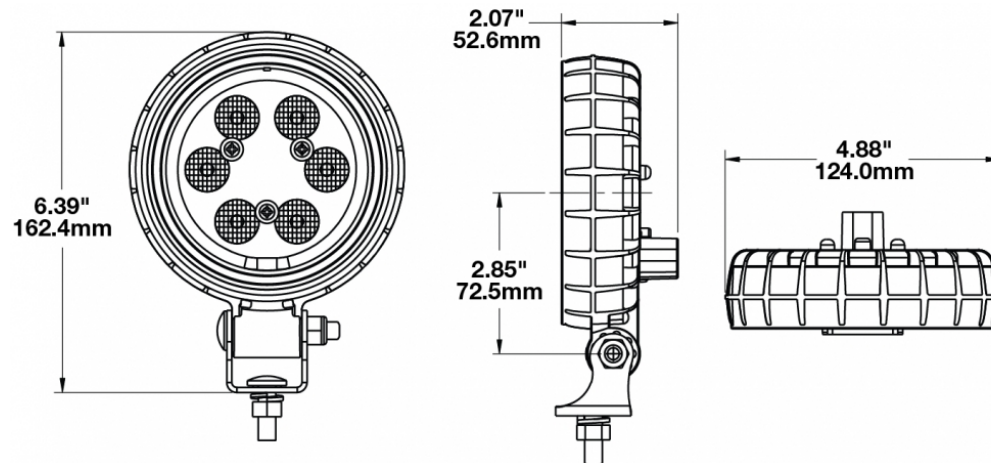

LED Heated and Non Heated Work Lights - Model 670 XD

PRODUCT INFORMATION

Description	12-110V Non-Heated LED Work Light with Trapezoid Beam Pattern
Height	162.31 mm / 6.39 in
Width	123.95 mm / 4.88 in
Depth	52.58 mm / 2.07 in
Shape	Round
Outer Lens Material	Polycarbonate
Outer Lens Color	Clear
Housing Material	Polycarbonate
Housing Color	Black
Mounting Hardware Description	(x1) M8-1.25 x 20mm Mounting Bolt
Mounting Type	Universal Pedestal Mount
Minimum Operating Temperature	-40 °C / -40 °F
Maximum Operating Temperature	65 °C / 149 °F
Connector or Wiring	Integrated 2-Pin Deutsch Weather-Proof Socket (DT04-2P)
Mating Connector	2-Pin Deutsch Weather-Proof Plug (DT06-2S)
Product Weight	1.52 lbs / 0.69 kgs
Shipping Weight	3.00 lbs / 1.36 kgs

PRODUCT DIMENSIONS

ELECTRICAL SPECIFICATIONS

Input Voltage	12-110V DC
Operating Voltage	10-130V DC
Transient Spike Protection	330V Peak @ 1 HZ-100 Pulses
Red Wire	Positive
Black Wire	Negative
Current Draw	1.3A @ 12V DC 0.6A @ 24V DC 0.2A @ 110V DC