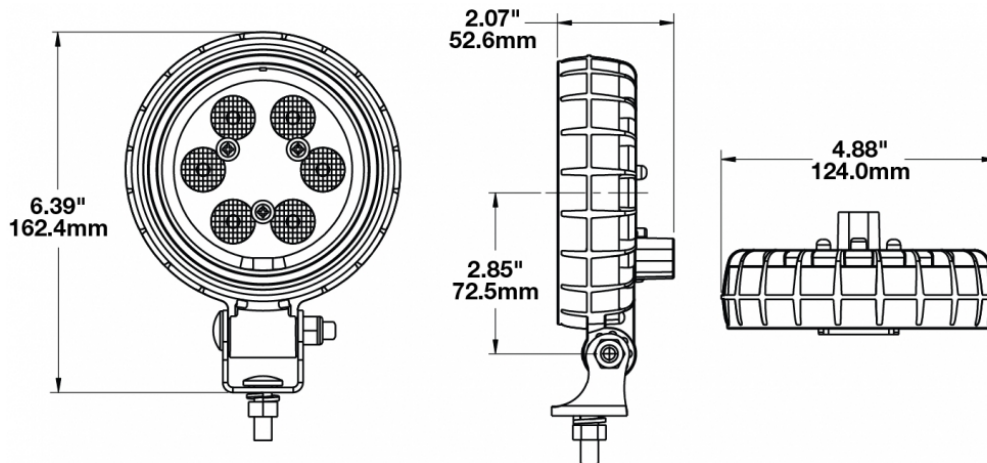

## PRODUCT INFORMATION

<b>Description</b>	12-110V Non-Heated LED Work Light with Trapezoid Beam Pattern
<b>Height</b>	162.31 mm / 6.39 in
<b>Width</b>	123.95 mm / 4.88 in
<b>Depth</b>	52.58 mm / 2.07 in
<b>Shape</b>	Round
<b>Outer Lens Material</b>	Polycarbonate
<b>Outer Lens Color</b>	Clear
<b>Housing Material</b>	Polycarbonate
<b>Housing Color</b>	Black
<b>Mounting Hardware Description</b>	(x1) M8-1.25 x 20mm Mounting Bolt
<b>Mounting Type</b>	Universal Pedestal Mount
<b>Minimum Operating Temperature</b>	-40 °C / -40 °F
<b>Maximum Operating Temperature</b>	65 °C / 149 °F
<b>Connector or Wiring</b>	Integrated 2-Pin Deutsch Weather-Proof Socket (DT04-2P)
<b>Mating Connector</b>	2-Pin Deutsch Weather-Proof Plug (DT06-2S)
<b>Product Weight</b>	1.52 lbs / 0.69 kgs
<b>Shipping Weight</b>	3.00 lbs / 1.36 kgs

## PRODUCT DIMENSIONS