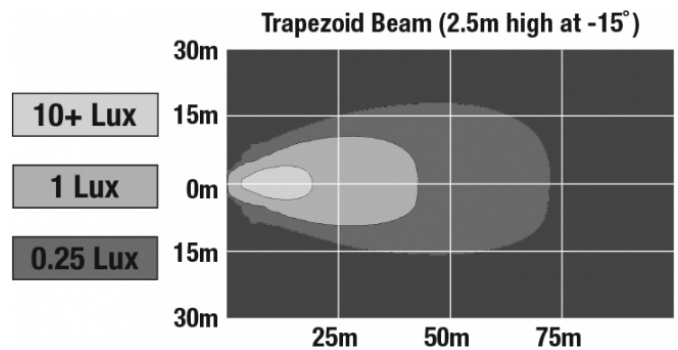

LED Heated and Non Heated Work Lights - Model 670 XD

REGULATORY STANDARDS COMPLIANCE

Buy America Standards	CISPR 12
CISPR 22	Eco Friendly
IEC IP69K	SAE J1113-13
Tested to ECE Reg. 10 (Radiated Emissions only)	UL Recognized

PHOTOMETRIC SPECIFICATIONS

Raw Lumen Output	1,080
Effective Lumen Output	780
Nominal LED Color Temperature	5000 K
Beam Pattern(s)	Forward Lighting - Trapezoid

APPLICATIONS

Print date: 2024-11-22

© 2024 J.W. Speaker Corporation • Germantown, WI U.S.A.
www.jwspeaker.com • speaker@jwspeaker.com • 262.251.6660