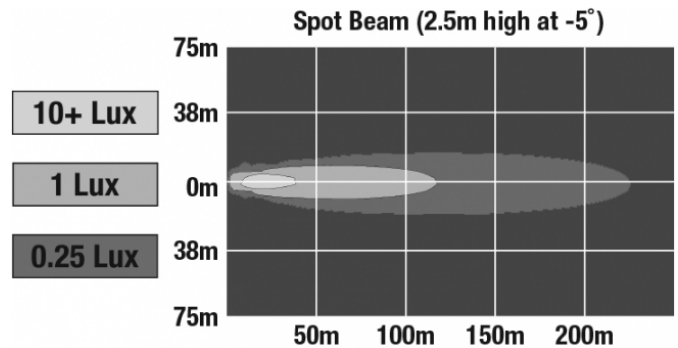

REGULATORY STANDARDS COMPLIANCE

Buy America Standards	CISPR 12
CISPR 22	Eco Friendly
IEC IP69K	SAE J1113-13
Tested to ECE Reg. 10 (Radiated Emissions only)	UL Recognized

PHOTOMETRIC SPECIFICATIONS

Raw Lumen Output	1,080
Effective Lumen Output	780
Nominal LED Color Temperature	5000 K
Beam Pattern(s)	Forward Lighting - Spot