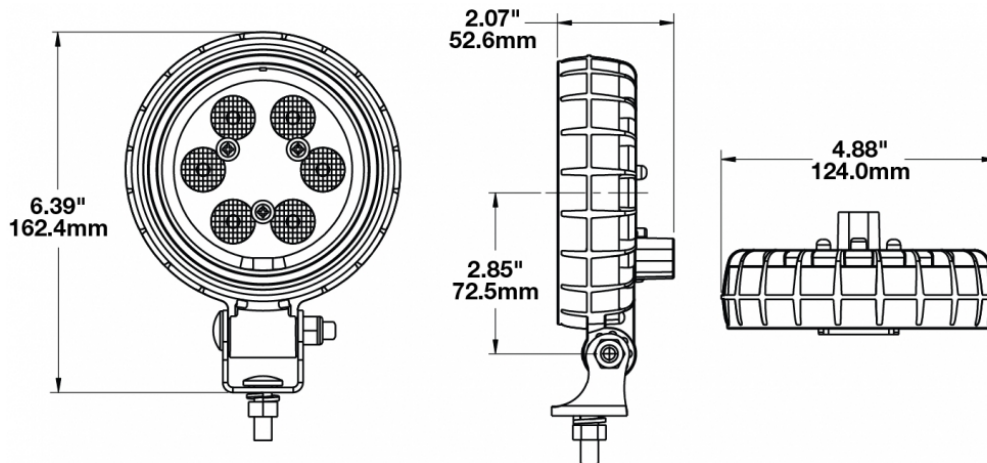

LED Heated and Non Heated Work Lights - Model 670 XD

PRODUCT INFORMATION

Description	12-24V Non-Heated LED Work Light with Spot Beam Pattern
Height	162.31 mm / 6.39 in
Width	123.95 mm / 4.88 in
Depth	52.58 mm / 2.07 in
Shape	Round
Outer Lens Material	Polycarbonate
Outer Lens Color	Clear
Housing Material	Polycarbonate
Housing Color	Black
Mounting Hardware Description	(x1) M8-1.25 x 20mm Mounting Bolt
Mounting Type	Universal Pedestal Mount
Minimum Operating Temperature	-40 °C / -40 °F
Maximum Operating Temperature	65 °C / 149 °F
Connector or Wiring	Integrated 2-Pin Deutsch Weather-Proof Socket (DT04-2P)
Mating Connector	2-Pin Deutsch Weather-Proof Plug (DT06-2S)
Product Weight	1.52 lbs / 0.69 kgs
Shipping Weight	2.77 lbs / 1.26 kgs

PRODUCT DIMENSIONS

ELECTRICAL SPECIFICATIONS

Input Voltage	12-24V DC
Operating Voltage	10-30V DC
Transient Spike Protection	330V Peak @ 1 HZ-100 Pulses
Red Wire	Positive
Black Wire	Negative
Current Draw	1.3A @ 12V DC 0.6A @ 24V DC