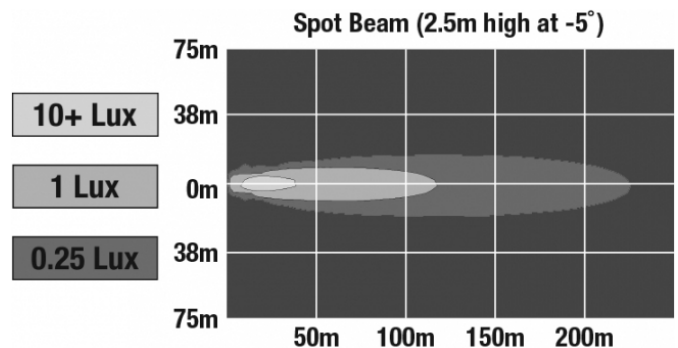

Buy America Standards	CISPR 12
CISPR 22	Eco Friendly
IEC IP69K	SAE J1113-13
Tested to ECE Reg. 10 (Radiated Emissions only)	UL Recognized

PHOTOMETRIC SPECIFICATIONS

Raw Lumen Output	1,080
Effective Lumen Output	780
Nominal LED Color Temperature	5000 K
Beam Pattern(s)	Forward Lighting - Spot