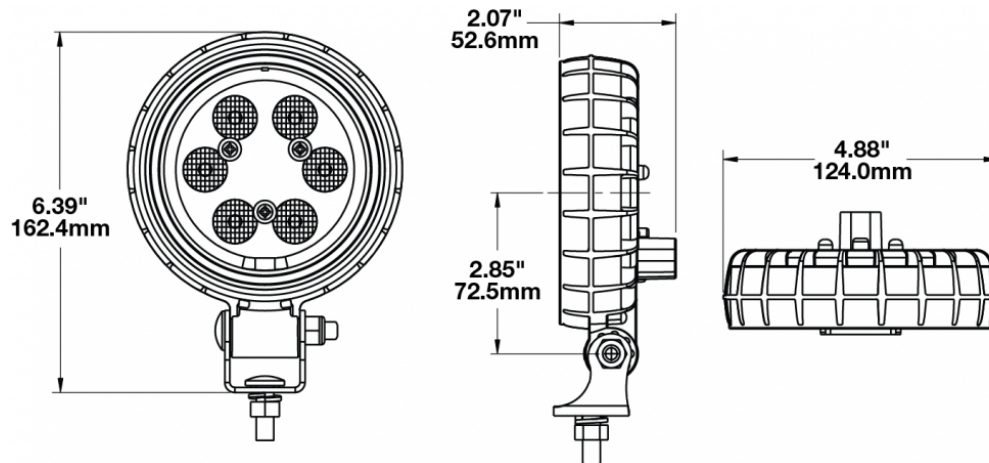

LED Heated and Non Heated Work Lights - Model 670 XD

PRODUCT INFORMATION

Description	12-24V Non-Heated LED Work Light with Flood Beam Pattern
Height	162.31 mm / 6.39 in
Width	123.95 mm / 4.88 in
Depth	52.58 mm / 2.07 in
Shape	Round
Outer Lens Material	Polycarbonate
Outer Lens Color	Clear
Housing Material	Polycarbonate
Housing Color	Black
Mounting Hardware Description	(x1) M8-1.25 x 20mm Mounting Bolt
Mounting Type	Universal Pedestal Mount
Minimum Operating Temperature	-40 °C / -40 °F
Maximum Operating Temperature	65 °C / 149 °F
Connector or Wiring	Integrated 2-Pin Deutsch Weather-Proof Socket (DT04-2P)
Mating Connector	2-Pin Deutsch Weather-Proof Plug (DT06-2S)
Product Weight	1.52 lbs / 0.69 kgs
Shipping Weight	3.00 lbs / 1.36 kgs

PRODUCT DIMENSIONS

ELECTRICAL SPECIFICATIONS

Input Voltage	12-24V DC
Operating Voltage	10-30V DC
Transient Spike Protection	330V Peak @ 1 HZ-100 Pulses
Red Wire	Positive
Black Wire	Negative
Current Draw	1.3A @ 12V DC 0.6A @ 24V DC