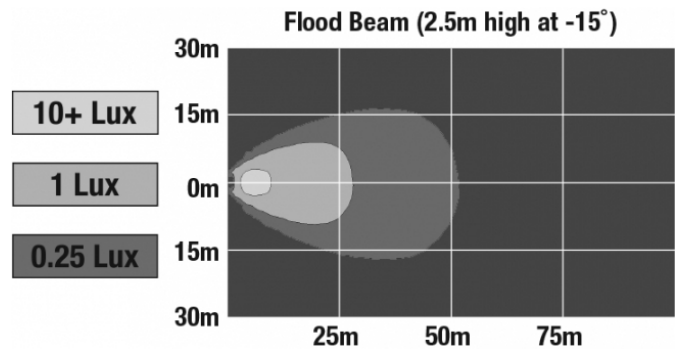

Buy America Standards	CISPR 12
CISPR 22	Eco Friendly
IEC IP69K	SAE J1113-13
Tested to ECE Reg. 10 (Radiated Emissions only)	UL Recognized

PHOTOMETRIC SPECIFICATIONS

Raw Lumen Output	1,080
Effective Lumen Output	780
Nominal LED Color Temperature	5000 K
Beam Pattern(s)	Forward Lighting - Flood (Standard)