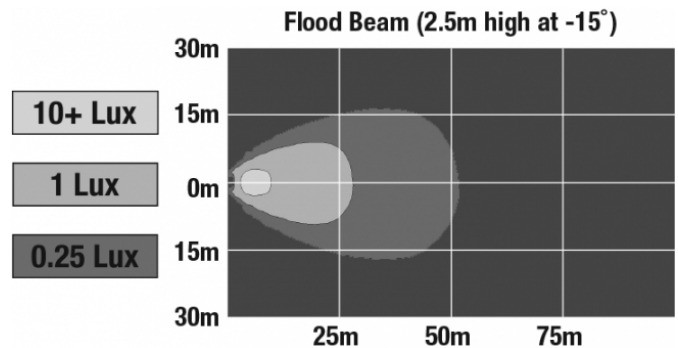

Buy America Standards	CISPR 12
CISPR 22	Eco Friendly
IEC IP69K	SAE J1113-13
Tested to ECE Reg. 10 (Radiated Emissions only)	UL Recognized

PHOTOMETRIC SPECIFICATIONS

Raw Lumen Output	1,080
Effective Lumen Output	780
Nominal LED Color Temperature	5000 K
Beam Pattern(s)	Forward Lighting - Flood (Standard)