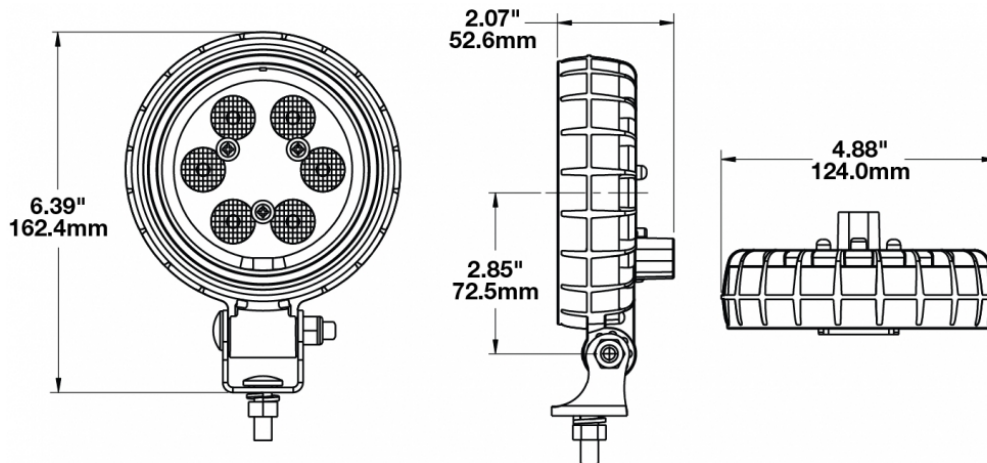

LED Heated and Non Heated Work Lights - Model 670 XD

PRODUCT INFORMATION

Description	12-24V Non-Heated LED Work Light with Flood Beam Pattern
Height	162.31 mm / 6.39 in
Width	123.95 mm / 4.88 in
Depth	52.58 mm / 2.07 in
Shape	Round
Outer Lens Material	Polycarbonate
Outer Lens Color	Clear
Housing Material	Polycarbonate
Housing Color	Black
Mounting Hardware Description	(x1) M8-1.25 x 20mm Mounting Bolt
Mounting Type	Universal Pedestal Mount
Minimum Operating Temperature	-40 °C / -40 °F
Maximum Operating Temperature	65 °C / 149 °F
Connector or Wiring	Integrated 2-Pin Deutsch Weather-Proof Socket (DT04-2P)
Mating Connector	2-Pin Deutsch Weather-Proof Plug (DT06-2S)
Product Weight	1.52 lbs / 0.69 kgs
Shipping Weight	3.00 lbs / 1.36 kgs

PRODUCT DIMENSIONS

ELECTRICAL SPECIFICATIONS

Input Voltage	12-24V DC
Operating Voltage	10-30V DC
Transient Spike Protection	330V Peak @ 1 HZ-100 Pulses
Red Wire	Positive
Black Wire	Negative
Current Draw	1.3A @ 12V DC 0.6A @ 24V DC