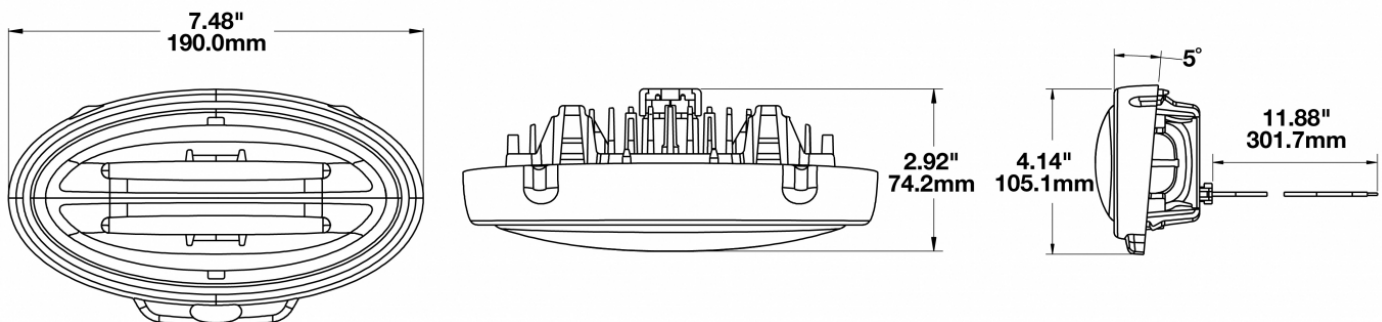

PRODUCT DIMENSIONS

Print date: 2025-02-05

© 2025 J.W. Speaker Corporation • Germantown, WI U.S.A.
www.jwspeaker.com • speaker@jwspeaker.com • 262.251.6660

J.W. SPEAKER
Engineered. Lighting. Solutions.