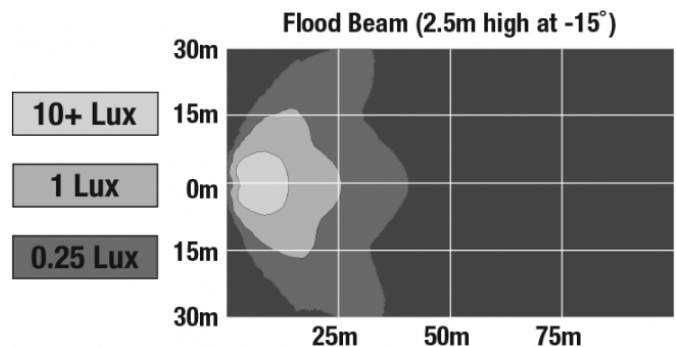

## PRODUCT INFORMATION

<b>Description</b>	12-24V LED Work Light with Flood Beam Pattern & Panel Mount
<b>Height</b>	106.68 mm / 4.2 in
<b>Width</b>	189.99 mm / 7.48 in
<b>Depth</b>	73.66 mm / 2.9 in
<b>Shape</b>	Oval
<b>Outer Lens Material</b>	Glass
<b>Outer Lens Color</b>	Clear
<b>Housing Material</b>	Die-Cast Aluminum
<b>Housing Color</b>	Black
<b>Mounting Type</b>	Panel Mount
<b>Minimum Operating Temperature</b>	-40 °C / -40 °F
<b>Maximum Operating Temperature</b>	65 °C / 149 °F
<b>Mating Connector</b>	Packard (#12059183)
<b>Product Weight</b>	1.41 lbs / 0.64 kgs
<b>Shipping Weight</b>	2.57 lbs / 1.17 kgs

## PHOTOMETRIC SPECIFICATIONS

<b>Raw Lumen Output</b>	2,750
<b>Effective Lumen Output</b>	2,200
<b>Nominal LED Color Temperature</b>	5000 K
<b>Beam Pattern(s)</b>	Forward Lighting - Flood (Standard)

Print date: 2025-02-05