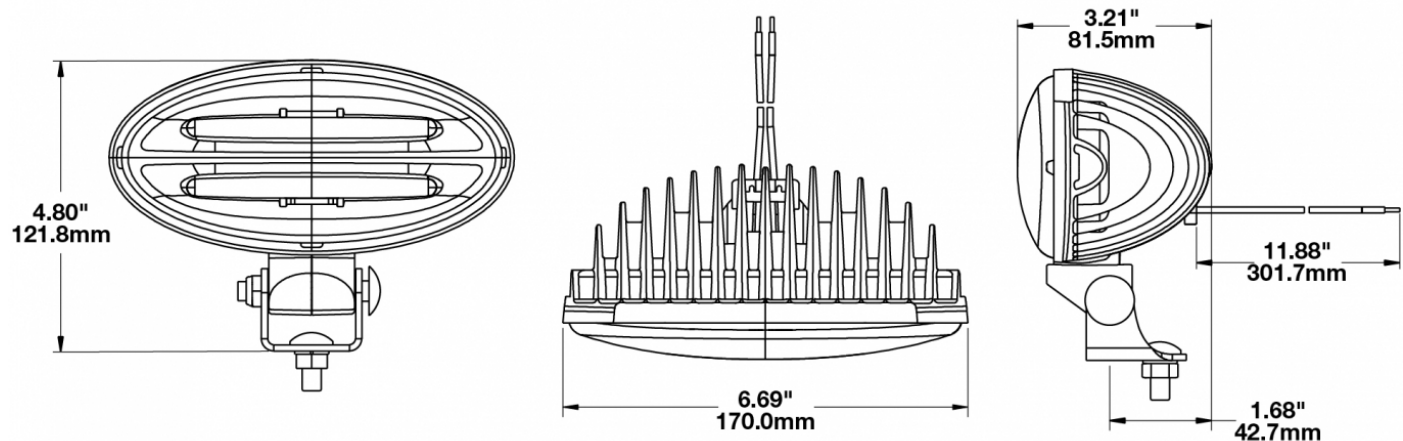

PRODUCT DIMENSIONS

Print date: 2025-02-05

© 2025 J.W. Speaker Corporation • Germantown, WI U.S.A.
www.jwspeaker.com • speaker@jwspeaker.com • 262.251.6660

J.W. SPEAKER
Engineered. Lighting. Solutions.