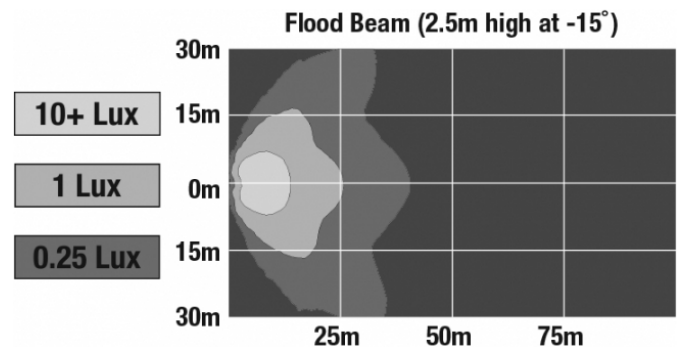

LED Work Lights - Model 660

PRODUCT INFORMATION

Description	12-24V LED Work Light with Flood Beam Pattern & Pedestal Mount
Height	121.92 mm / 4.8 in
Width	169.93 mm / 6.69 in
Depth	81.53 mm / 3.21 in
Shape	Oval
Outer Lens Material	Glass
Outer Lens Color	Clear
Housing Material	Die-Cast Aluminum
Housing Color	Black
Mounting Hardware Description	(x1) M8-1.25 x 20mm Mounting Bolt
Mounting Type	Universal Pedestal Mount
Minimum Operating Temperature	-40 °C / -40 °F
Maximum Operating Temperature	65 °C / 149 °F
Mating Connector	Packard (#12059183)
Product Weight	1.53 lbs / 0.69 kgs
Shipping Weight	2.69 lbs / 1.22 kgs

REGULATORY STANDARDS COMPLIANCE

Buy America Standards
IEC IP69K

Eco Friendly

PHOTOMETRIC SPECIFICATIONS

Raw Lumen Output	2,750
Effective Lumen Output	2,200
Nominal LED Color Temperature	5000 K
Beam Pattern(s)	Forward Lighting - Flood (Standard)