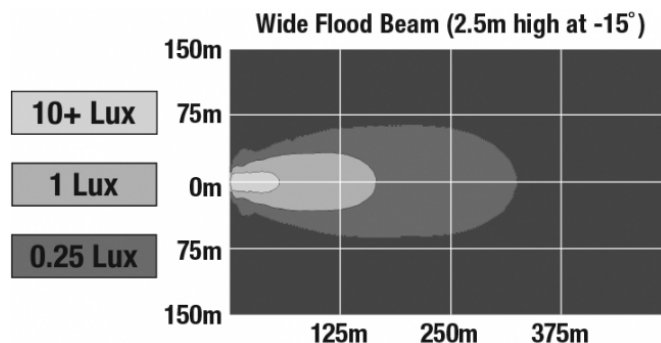

## PHOTOMETRIC SPECIFICATIONS

<b>Raw Lumen Output</b>	40,000
<b>Effective Lumen Output</b>	20,000
<b>Nominal LED Color Temperature</b>	5700 K
<b>Beam Pattern(s)</b>	Forward Lighting - Flood (Wide)