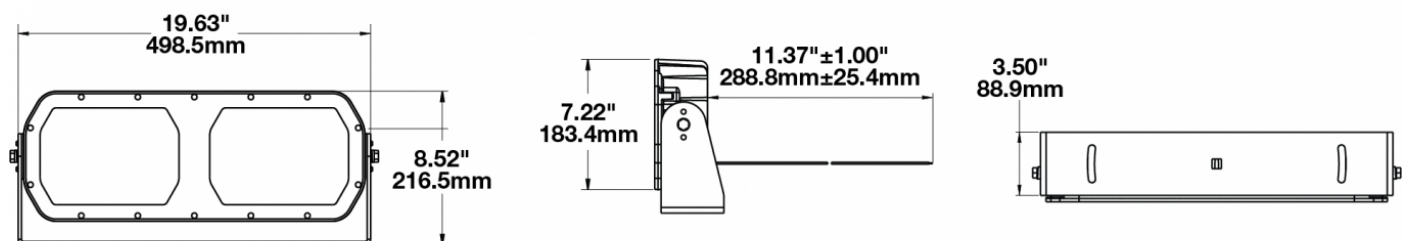

PRODUCT DIMENSIONS

Print date: 2025-02-28

© 2025 J.W. Speaker Corporation • Germantown, WI U.S.A.
www.jwspeaker.com • speaker@jwspeaker.com • 262.251.6660

J.W. SPEAKER
Engineered. Lighting. Solutions.