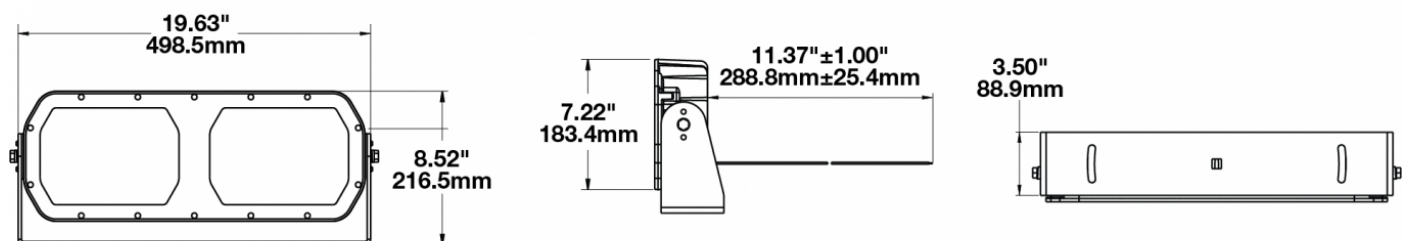

PRODUCT DIMENSIONS

Print date: 2024-12-12

© 2024 J.W. Speaker Corporation • Germantown, WI U.S.A.
www.jwspeaker.com • speaker@jwspeaker.com • 262.251.6660

J.W. SPEAKER
Engineered. Lighting. Solutions.