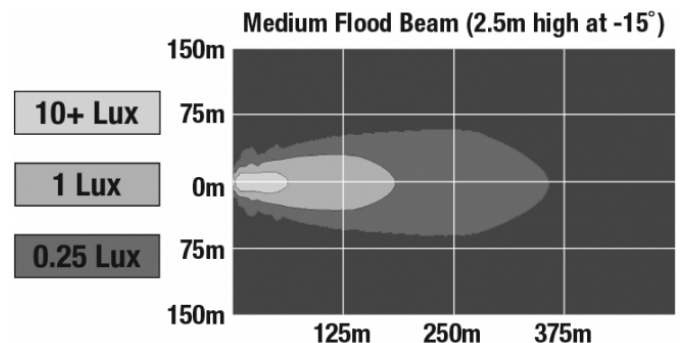

LED Work Light - Model 623

PRODUCT INFORMATION

Description	16-60V LED Work Light with Medium Flood Beam Pattern
Height	216.41 mm / 8.52 in
Width	498.60 mm / 19.63 in
Depth	88.90 mm / 3.5 in
Shape	Rectangular
Outer Lens Material	Glass
Outer Lens Color	Clear
Housing Material	Die-Cast Aluminum
Housing Color	Black
Mounting Type	Universal Pedestal Mount
Minimum Operating Temperature	-40 °C / -40 °F
Maximum Operating Temperature	65 °C / 149 °F
Product Weight	18.00 lbs / 8.16 kgs
Shipping Weight	19.63 lbs / 8.9 kgs
Additional Information	Wire Harness: SJ000W 6m Harness

Buy America Standards
IEC IP67

Eco Friendly
IEC IP69K

PHOTOMETRIC SPECIFICATIONS

Raw Lumen Output	40,000
Effective Lumen Output	20,000
Nominal LED Color Temperature	5700 K
Beam Pattern(s)	Forward Lighting - Flood (Medium)