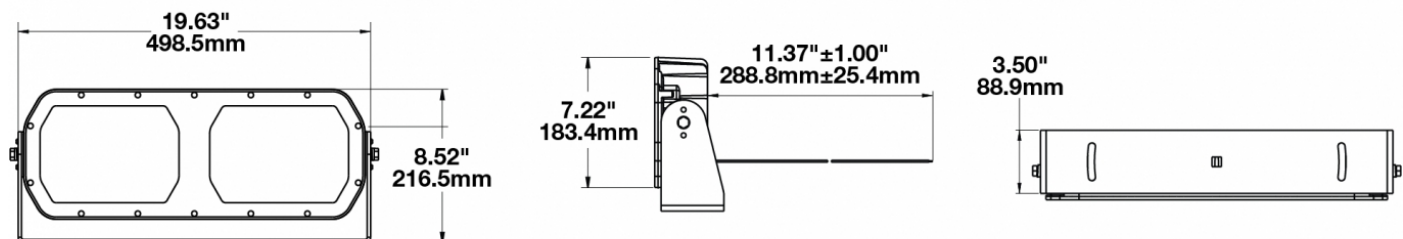

## PRODUCT INFORMATION

<b>Description</b>	16-60V LED Work Light with Narrow Flood Beam Pattern
<b>Height</b>	216.41 mm / 8.52 in
<b>Width</b>	498.60 mm / 19.63 in
<b>Depth</b>	88.90 mm / 3.5 in
<b>Shape</b>	Rectangular
<b>Outer Lens Material</b>	Glass
<b>Outer Lens Color</b>	Clear
<b>Housing Material</b>	Die-Cast Aluminum
<b>Housing Color</b>	Black
<b>Mounting Type</b>	Universal Pedestal Mount
<b>Minimum Operating Temperature</b>	-40 °C / -40 °F
<b>Maximum Operating Temperature</b>	65 °C / 149 °F
<b>Product Weight</b>	18.00 lbs / 8.16 kgs
<b>Shipping Weight</b>	19.63 lbs / 8.9 kgs
<b>Additional Information</b>	Wire Harness: SJ000W 6m Harness