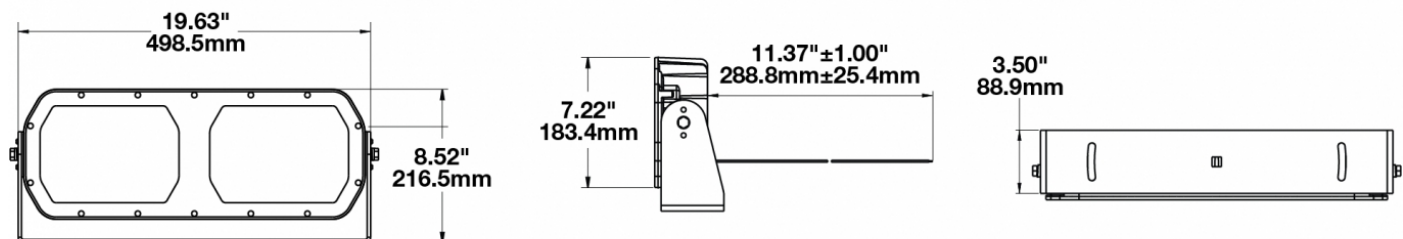

PRODUCT DIMENSIONS

Print date: 2025-02-28

© 2025 J.W. Speaker Corporation • Germantown, WI U.S.A.
www.jwspeaker.com • speaker@jwspeaker.com • 262.251.6660

J.W. SPEAKER
Engineered. Lighting. Solutions.