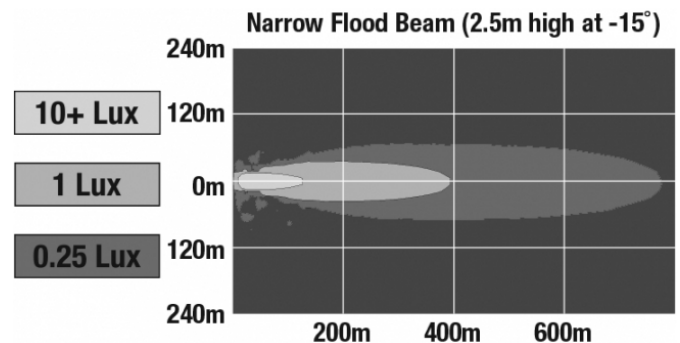

LED Work Light - Model 623

ELECTRICAL SPECIFICATIONS

Input Voltage	24-48V DC
Operating Voltage	16-60V DC
Transient Spike Protection	150V peak @ 1 HZ-100 Pulses
Current Draw	10A @ 24V DC 5A @ 48V DC

REGULATORY STANDARDS COMPLIANCE

Buy America Standards
IEC IP67

Eco Friendly
IEC IP69K

PHOTOMETRIC SPECIFICATIONS

Raw Lumen Output	40,000
Effective Lumen Output	20,000
Nominal LED Color Temperature	5700 K
Beam Pattern(s)	Forward Lighting - Flood (Narrow)

APPLICATIONS

Print date: 2025-02-28

© 2025 J.W. Speaker Corporation • Germantown, WI U.S.A.
www.jwspeaker.com • speaker@jwspeaker.com • 262.251.6660