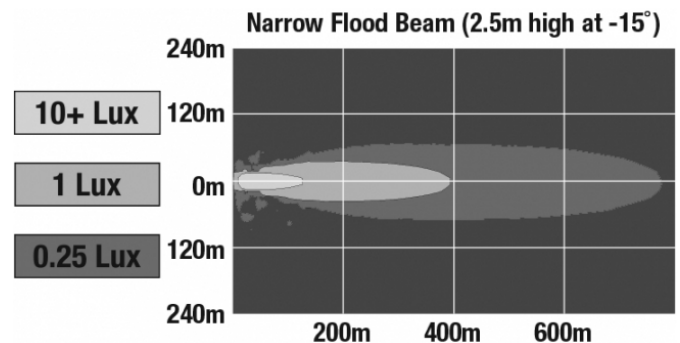

LED Work Light - Model 623

PRODUCT INFORMATION

Description	16-60V LED Work Light with Narrow Flood Beam Pattern
Height	216.41 mm / 8.52 in
Width	498.60 mm / 19.63 in
Depth	88.90 mm / 3.5 in
Shape	Rectangular
Outer Lens Material	Glass
Outer Lens Color	Clear
Housing Material	Die-Cast Aluminum
Housing Color	Black
Mounting Type	Universal Pedestal Mount
Minimum Operating Temperature	-40 °C / -40 °F
Maximum Operating Temperature	65 °C / 149 °F
Product Weight	18.00 lbs / 8.16 kgs
Shipping Weight	19.63 lbs / 8.9 kgs
Additional Information	Wire Harness: SJ000W 6m Harness

Buy America Standards
IEC IP67

Eco Friendly
IEC IP69K

PHOTOMETRIC SPECIFICATIONS

Raw Lumen Output	40,000
Effective Lumen Output	20,000
Nominal LED Color Temperature	5700 K
Beam Pattern(s)	Forward Lighting - Flood (Narrow)