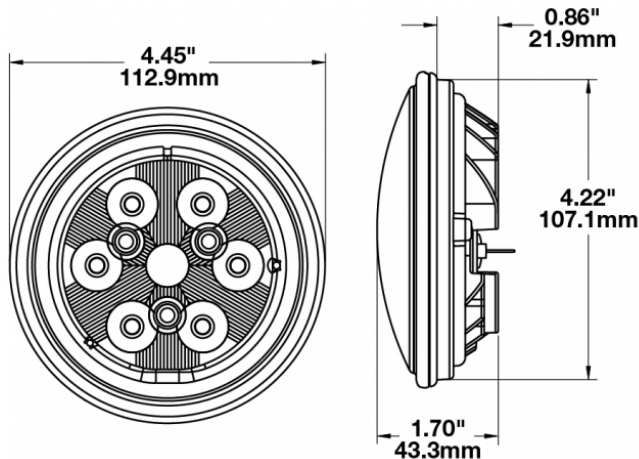

## PRODUCT INFORMATION

---

<b>Description</b>	12V LED Work Light with Polycarbonate Lens & Spot Beam Pattern
<b>Height</b>	113.03 mm / 4.45 in
<b>Width</b>	113.03 mm / 4.45 in
<b>Depth</b>	43.18 mm / 1.7 in
<b>Shape</b>	Round
<b>Outer Lens Material</b>	Polycarbonate
<b>Outer Lens Color</b>	Clear
<b>Housing Material</b>	Die-Cast Aluminum
<b>Housing Color</b>	Black
<b>Retrofits</b>	PAR36 Worklights
<b>Minimum Operating Temperature</b>	-40 °C / -40 °F
<b>Maximum Operating Temperature</b>	65 °C / 149 °F
<b>Connector or Wiring</b>	Blade Terminals (Ring Terminal Adaptors Provided)
<b>Mating Connector</b>	0.25" Blade, #6 Ring Terminal, #8 Ring Terminal
<b>Product Weight</b>	0.61 lbs / 0.28 kgs
<b>Shipping Weight</b>	6.47 lbs / 2.93 kgs

## PRODUCT DIMENSIONS