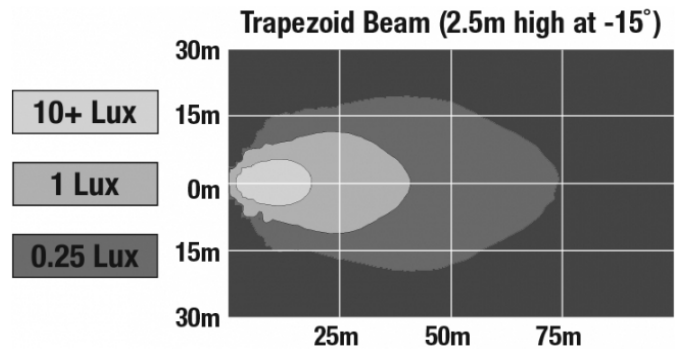

## PRODUCT DIMENSIONS

## PHOTOMETRIC SPECIFICATIONS

Raw Lumen Output	1,050
Effective Lumen Output	770
Nominal LED Color Temperature	5000 K
Beam Pattern(s)	Forward Lighting - Spot