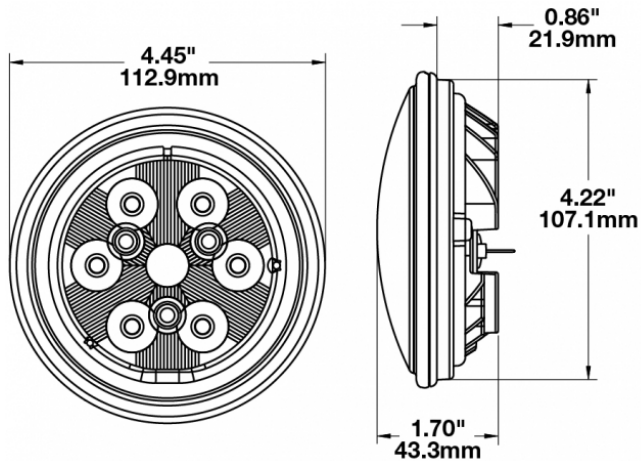

LED Work Lights - Model 6040

PRODUCT INFORMATION

Description	12V LED Work Light with Polycarbonate Lens & Trapezoid Beam Pattern
Height	113.03 mm / 4.45 in
Width	113.03 mm / 4.45 in
Depth	43.18 mm / 1.7 in
Shape	Round
Outer Lens Material	Polycarbonate
Outer Lens Color	Clear
Housing Material	Die-Cast Aluminum
Housing Color	Black
Retrofits	PAR36 Worklights
Minimum Operating Temperature	-40 °C / -40 °F
Maximum Operating Temperature	65 °C / 149 °F
Connector or Wiring	Blade Terminals (Ring Terminal Adaptors Provided)
Mating Connector	0.25" Blade, #6 Ring Terminal, #8 Ring Terminal
Product Weight	0.69 lbs / 0.31 kgs
Shipping Weight	1.84 lbs / 0.83 kgs

PRODUCT DIMENSIONS

ELECTRICAL SPECIFICATIONS

Input Voltage	12V DC
Operating Voltage	10-15V DC
Transient Spike Protection	150V Peak @ 1 HZ-100 Pulses
Red Wire	Positive
Black Wire	Negative
Current Draw	2.00 MaxA @ 12V DC

LED Work Lights - Model 6040

PHOTOMETRIC SPECIFICATIONS

Raw Lumen Output	1,050
Effective Lumen Output	770
Nominal LED Color Temperature	5000 K
Beam Pattern(s)	Forward Lighting - Trapezoid

APPLICATIONS

PRODUCT WARNINGS