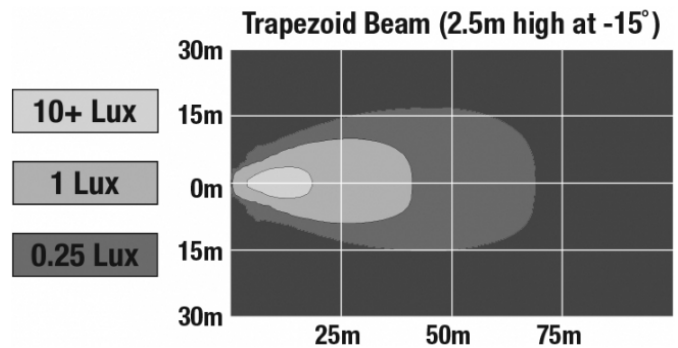

LED Work Lights - Model 6040

PHOTOMETRIC SPECIFICATIONS

Raw Lumen Output	1,500
Effective Lumen Output	1,070
Nominal LED Color Temperature	5000 K
Beam Pattern(s)	Forward Lighting - Trapezoid

APPLICATIONS

PRODUCT WARNINGS