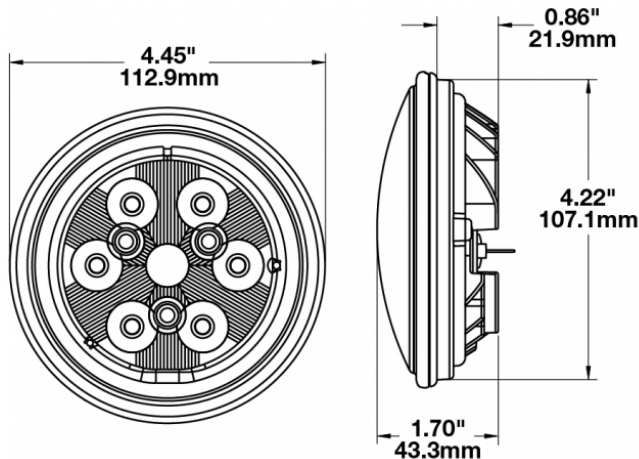

LED Work Lights - Model 6040

PRODUCT INFORMATION

Description	12-48V LED Work Light with Glass Lens & Trapezoid Beam Pattern
Height	113.03 mm / 4.45 in
Width	113.03 mm / 4.45 in
Depth	43.18 mm / 1.7 in
Shape	Round
Outer Lens Material	Glass
Outer Lens Color	Clear
Housing Material	Die-Cast Aluminum
Housing Color	Black
Retrofits	PAR36 Worklights
Minimum Operating Temperature	-40 °C / -40 °F
Maximum Operating Temperature	65 °C / 149 °F
Connector or Wiring	Blade Terminals (Ring Terminal Adaptors Provided)
Mating Connector	0.25" Blade, #6 Ring Terminal, #8 Ring Terminal
Product Weight	0.69 lbs / 0.31 kgs
Shipping Weight	1.84 lbs / 0.83 kgs

PRODUCT DIMENSIONS

ELECTRICAL SPECIFICATIONS

Input Voltage	12-48V DC
Operating Voltage	10-60V DC
Transient Spike Protection	150V Peak @ 1 HZ-100 Pulses
Red Wire	Positive
Black Wire	Negative
Current Draw	1.04A @ 12V DC 0.5A @ 24V DC 0.33A @ 36V DC 0.26A @ 48V DC

LED Work Lights - Model 6040

PHOTOMETRIC SPECIFICATIONS

Raw Lumen Output	1,500
Effective Lumen Output	1,070
Nominal LED Color Temperature	5000 K
Beam Pattern(s)	Forward Lighting - Trapezoid

APPLICATIONS

PRODUCT WARNINGS