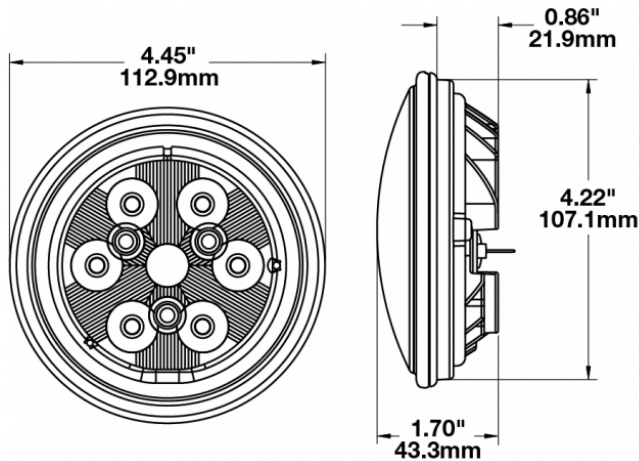

## PRODUCT INFORMATION

---

<b>Description</b>	12-48V LED Work Light with Polycarbonate Lens & Flood Beam Pattern
<b>Height</b>	113.03 mm / 4.45 in
<b>Width</b>	113.03 mm / 4.45 in
<b>Depth</b>	43.18 mm / 1.7 in
<b>Shape</b>	Round
<b>Outer Lens Material</b>	Polycarbonate
<b>Outer Lens Color</b>	Clear
<b>Housing Material</b>	Die-Cast Aluminum
<b>Housing Color</b>	Black
<b>Retrofits</b>	PAR36 Worklights
<b>Minimum Operating Temperature</b>	-40 °C / -40 °F
<b>Maximum Operating Temperature</b>	65 °C / 149 °F
<b>Connector or Wiring</b>	Blade Terminals (Ring Terminal Adaptors Provided)
<b>Mating Connector</b>	0.25" Blade, #6 Ring Terminal, #8 Ring Terminal
<b>Product Weight</b>	0.69 lbs / 0.31 kgs
<b>Shipping Weight</b>	1.84 lbs / 0.83 kgs

## PRODUCT DIMENSIONS