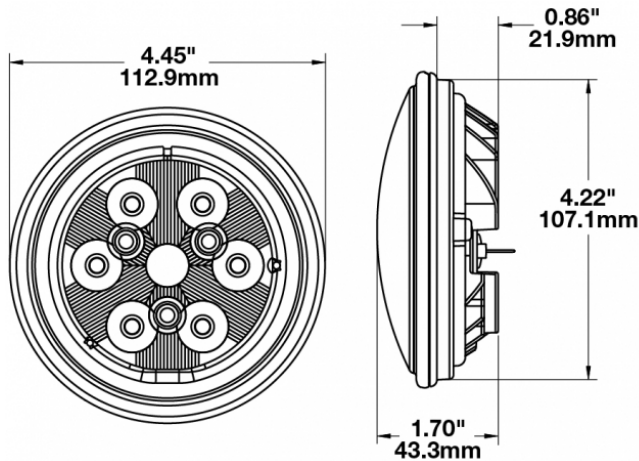

LED Work Lights - Model 6040

PRODUCT INFORMATION

Description	12V LED Work Light with Glass Lens & Trapezoid Beam Pattern
Height	113.03 mm / 4.45 in
Width	113.03 mm / 4.45 in
Depth	43.18 mm / 1.7 in
Shape	Round
Outer Lens Material	Glass
Outer Lens Color	Clear
Housing Material	Die-Cast Aluminum
Housing Color	Black
Retrofits	PAR36 Worklights
Minimum Operating Temperature	-40 °C / -40 °F
Maximum Operating Temperature	65 °C / 149 °F
Connector or Wiring	Blade Terminals (Ring Terminal Adaptors Provided)
Mating Connector	0.25" Blade, #6 Ring Terminal, #8 Ring Terminal
Product Weight	0.69 lbs / 0.31 kgs
Shipping Weight	1.84 lbs / 0.83 kgs

PRODUCT DIMENSIONS

ELECTRICAL SPECIFICATIONS

Input Voltage	12V DC
Operating Voltage	10-15V DC
Transient Spike Protection	150V Peak @ 1 HZ-100 Pulses
Red Wire	Positive
Black Wire	Negative
Current Draw	2.00 MaxA @ 12V DC

LED Work Lights - Model 6040

PHOTOMETRIC SPECIFICATIONS

Raw Lumen Output	1,050
Effective Lumen Output	770
Nominal LED Color Temperature	5000 K
Beam Pattern(s)	Forward Lighting - Trapezoid

APPLICATIONS

PRODUCT WARNINGS