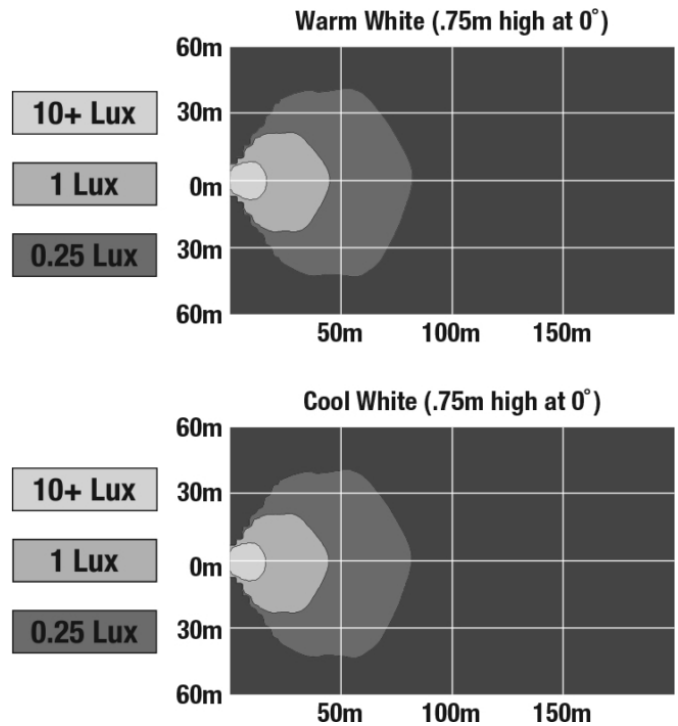

LED Work Light - Model 526

PRODUCT INFORMATION

Description	12V LED Work Light with Black Housing, Polycarbonate Lens & Dual White Anti-Glare Pattern
Height	140.00 mm / 5.51 in
Width	158.00 mm / 6.22 in
Depth	98.00 mm / 3.86 in
Shape	Rectangular
Outer Lens Material	Polycarbonate
Outer Lens Color	Clear
Housing Material	Die-Cast Aluminum
Housing Color	Black
Mounting Hardware Description	(x1) M10-1.5 x 25 Universal Pedestal Mount
Minimum Operating Temperature	-40 °C / -40 °F
Maximum Operating Temperature	65 °C / 149 °F
Connector or Wiring	iCONN Connector - iMATE23
Product Weight	4.60 lbs / 2.09 kgs
Shipping Weight	4.88 lbs / 2.21 kgs

PRODUCT DIMENSIONS

ELECTRICAL SPECIFICATIONS

Input Voltage	9-16V DC
Operating Voltage	12V DC
Black Wire	Ground
White Wire	Cool White
Green Wire	Warm White
Current Draw	5.6A @ 12V DC (Warm White) 5.6A @ 12V DC (Cool White)

PHOTOMETRIC SPECIFICATIONS

Raw Lumen Output	(warm) 8150, (cool) 8600
Effective Lumen Output	(warm) 2100, (cool) 2200
Candela Output	(warm) 3000, (cool) 3200
Beam Pattern(s)	Forward Lighting - Dual Beam