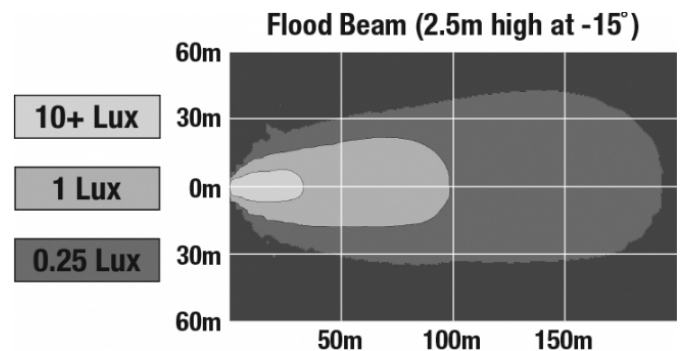

LED Work Light - Model 526

PRODUCT INFORMATION

Description	12V LED Work Light with Black Housing, Polycarbonate Lens & Flood Beam Pattern
Height	140.00 mm / 5.51 in
Width	158.00 mm / 6.22 in
Depth	98.00 mm / 3.86 in
Shape	Rectangular
Outer Lens Material	Polycarbonate
Outer Lens Color	Clear
Housing Material	Die-Cast Aluminum
Housing Color	Black
Mounting Hardware Description	(x1) M10-1.5 x 25mm Universal Pedestal Mount
Minimum Operating Temperature	-40 °C / -40 °F
Maximum Operating Temperature	65 °C / 149 °F
Product Weight	4.60 lbs / 2.09 kgs
Shipping Weight	4.88 lbs / 2.21 kgs

Raw Lumen Output	8600
Effective Lumen Output	4400
Candela Output	5000
Beam Pattern(s)	Forward Lighting - Flood (Standard)

PRODUCT WARNINGS

For California residents:

⚠️ **WARNING:** Cancer and reproductive harm - www.P65Warnings.ca.gov.