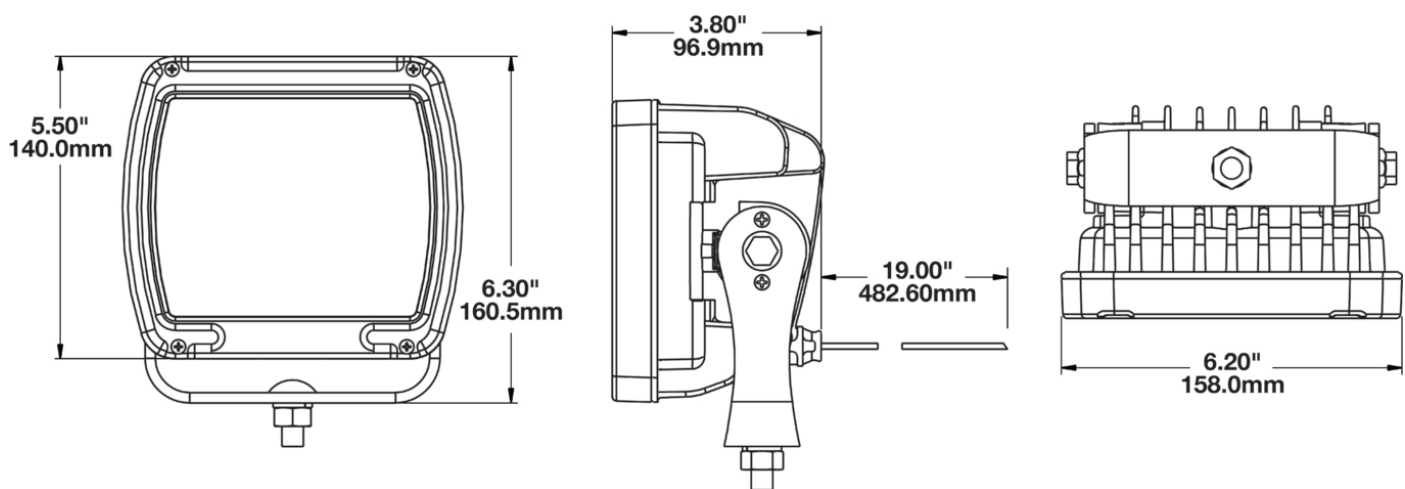

PRODUCT DIMENSIONS

Print date: 2024-12-22

© 2024 J.W. Speaker Corporation • Germantown, WI U.S.A.
www.jwspeaker.com • speaker@jwspeaker.com • 262.251.6660

J.W. SPEAKER
Engineered. Lighting. Solutions.