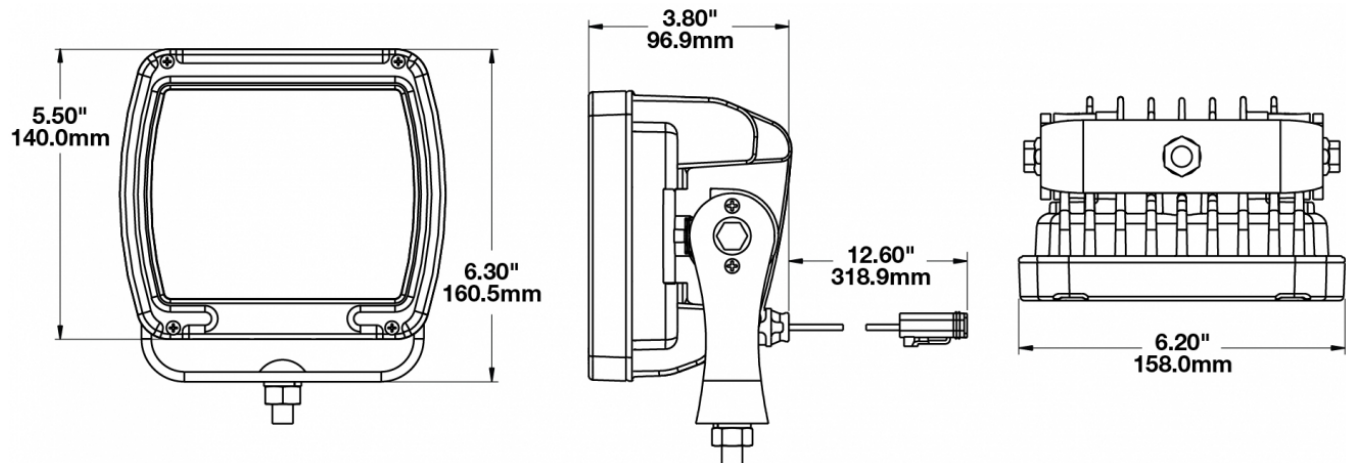

## PRODUCT INFORMATION

<b>Description</b>	24V LED Work Light with Black Housing, Polycarbonate Lens & Dual White Anti-Glare Pattern
<b>Height</b>	160.47 mm / 6.32 in
<b>Width</b>	158.00 mm / 6.22 in
<b>Depth</b>	98.00 mm / 3.86 in
<b>Shape</b>	Square
<b>Outer Lens Material</b>	Polycarbonate
<b>Outer Lens Color</b>	Clear
<b>Housing Material</b>	Die-Cast Aluminum
<b>Housing Color</b>	Black
<b>Mounting Hardware Description</b>	(x1) M10-1.5 x 40mm Mounting Bolt
<b>Mounting Type</b>	Universal Pedestal Mount
<b>Minimum Operating Temperature</b>	-40 °C / -40 °F
<b>Maximum Operating Temperature</b>	65 °C / 149 °F
<b>Connector or Wiring</b>	iCONN connector - IMate23 3 wire
<b>Product Weight</b>	4.60 lbs / 2.09 kgs
<b>Shipping Weight</b>	4.88 lbs / 2.21 kgs
<b>Additional Information</b>	Warm/Cool White Color Temperatures: Warm White: 2800K Cool White: 5000K

## PRODUCT DIMENSIONS