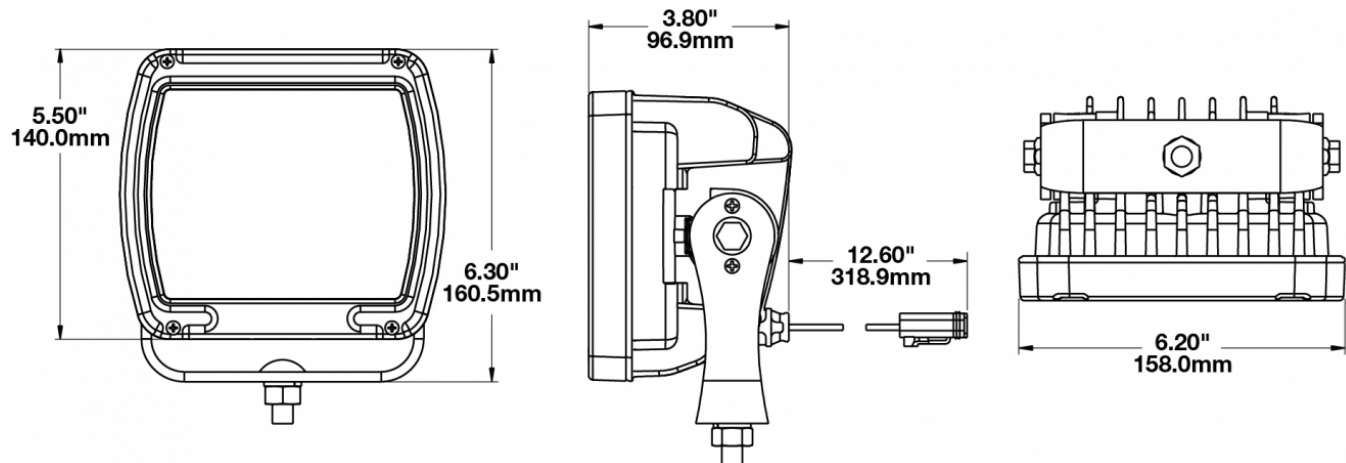

LED Work Light - Model 526

PRODUCT INFORMATION

Description	24V LED Work Light with Black Housing, Polycarbonate Lens & Dual White Anti-Glare Pattern
Height	160.47 mm / 6.32 in
Width	158.00 mm / 6.22 in
Depth	98.00 mm / 3.86 in
Shape	Square
Outer Lens Material	Polycarbonate
Outer Lens Color	Clear
Housing Material	Die-Cast Aluminum
Housing Color	Black
Mounting Hardware Description	(x1) M10-1.5 x 40mm Mounting Bolt
Mounting Type	Universal Pedestal Mount
Minimum Operating Temperature	-40 °C / -40 °F
Maximum Operating Temperature	65 °C / 149 °F
Connector or Wiring	iCONN connector - IMate23 3 wire
Product Weight	4.60 lbs / 2.09 kgs
Shipping Weight	4.88 lbs / 2.21 kgs
Additional Information	Warm/Cool White Color Temperatures: Warm White: 2800K Cool White: 5000K

PRODUCT DIMENSIONS

ELECTRICAL SPECIFICATIONS

Input Voltage	24V DC
Operating Voltage	16-32V DC
Transient Spike Protection	330V Peak @ 1 HZ-100 Pulses
White Wire	Cool White
Black Wire	Ground
Green Wire	Warm White
Current Draw	3.25A @ 24V DC (Warm White) 3.25A @ 24V DC (Cool White)

J.W. SPEAKER
Engineered. Lighting. Solutions.

LED Work Light - Model 526

PHOTOMETRIC SPECIFICATIONS

Raw Lumen Output	(warm) 7500, (cool) 9900
Effective Lumen Output	(warm) 3390, (cool) 3464
Candela Output	(warm) 4508, (cool) 4488
Beam Pattern(s)	Forward Lighting - Dual Beam