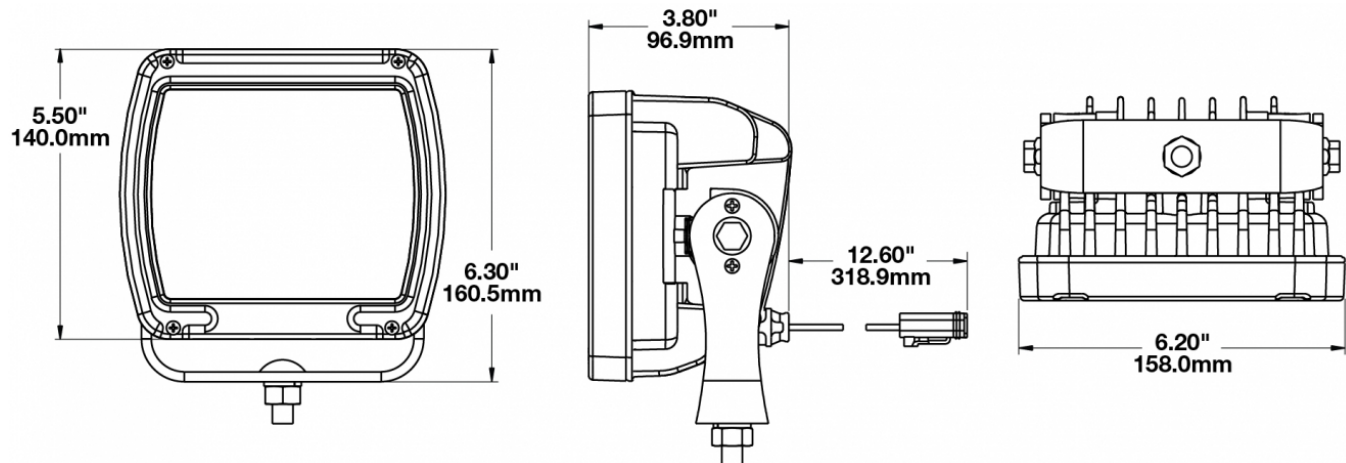

## PRODUCT INFORMATION

|                                      |  |
|--------------------------------------|--|
| <b>Description</b>                   | 24V LED Work Light with Black Housing, Polycarbonate Lens & Trapezoid Beam Pattern |
| <b>Height</b>                        | 160.02 mm / 6.3 in   |
| <b>Width</b>                         | 157.48 mm / 6.2 in   |
| <b>Depth</b>                         | 96.52 mm / 3.8 in  |
| <b>Shape</b>                         | Square   |
| <b>Outer Lens Material</b>           | Polycarbonate  |
| <b>Outer Lens Color</b>              | Clear  |
| <b>Housing Material</b>              | Die-Cast Aluminum  |
| <b>Housing Color</b>                 | Black  |
| <b>Mounting Hardware Description</b> | (x1) M10-1.5 x 25 Mounting Bolt  |
| <b>Mounting Type</b>                 | Universal Pedestal Mount   |
| <b>Minimum Operating Temperature</b> | -40 °C / -40 °F  |
| <b>Maximum Operating Temperature</b> | 65 °C / 149 °F   |
| <b>Connector or Wiring</b>           | iCONN Connector - iMATE23  |
| <b>Product Weight</b>                | 4.60 lbs / 2.09 kgs  |
| <b>Shipping Weight</b>               | 5.00 lbs / 2.27 kgs  |
| <b>Additional Information</b>        | Wire Harness: JWS part number 3271781.   |

## PRODUCT DIMENSIONS