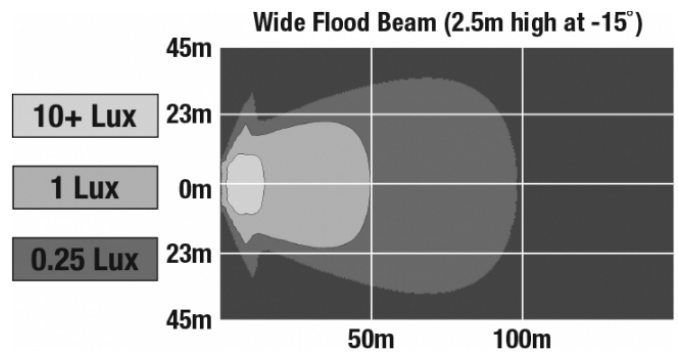

## PRODUCT INFORMATION

<b>Description</b>	12-24V LED Work Light with Wide Flood Beam Pattern
<b>Height</b>	177.55 mm / 6.99 in
<b>Width</b>	253.75 mm / 9.99 in
<b>Depth</b>	88.90 mm / 3.5 in
<b>Shape</b>	Rectangular
<b>Outer Lens Material</b>	Glass
<b>Outer Lens Color</b>	Clear
<b>Housing Material</b>	Die-Cast Aluminum
<b>Housing Color</b>	Black
<b>Mounting Hardware Description</b>	(x1) 1/2"-Mounting Bolt
<b>Mounting Type</b>	Universal Pedestal Mount
<b>Maximum Operating Temperature</b>	65 °C / 149 °F
<b>Connector or Wiring</b>	Integrated 2-Pin Deutsch Weather-Proof Socket (DT04-2P)
<b>Product Weight</b>	6.72 lbs / 3.05 kgs
<b>Shipping Weight</b>	7.00 lbs / 3.18 kgs

## PHOTOMETRIC SPECIFICATIONS

<b>Raw Lumen Output</b>	8,100
<b>Effective Lumen Output</b>	3,900
<b>Nominal LED Color Temperature</b>	5000 K
<b>Beam Pattern(s)</b>	Forward Lighting - Flood (Super Wide)