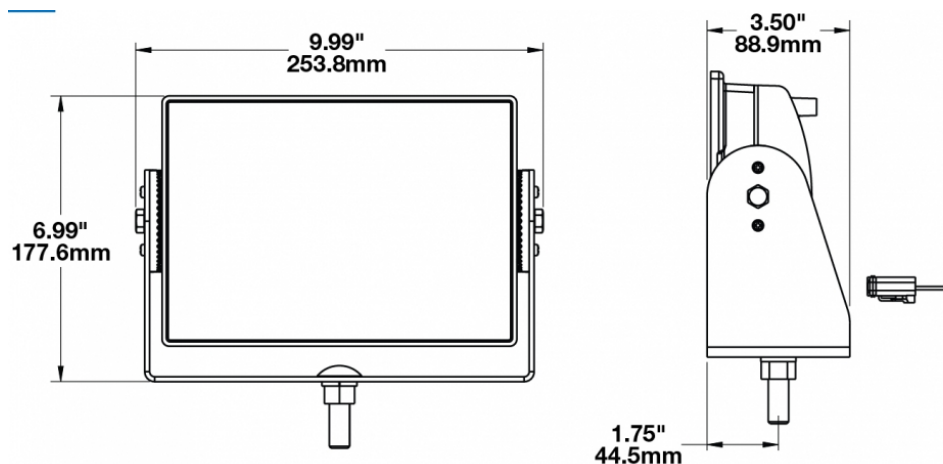

PRODUCT DIMENSIONS

Print date: 2024-12-12

© 2024 J.W. Speaker Corporation • Germantown, WI U.S.A.
www.jwspeaker.com • speaker@jwspeaker.com • 262.251.6660

J.W. SPEAKER
Engineered. Lighting. Solutions.