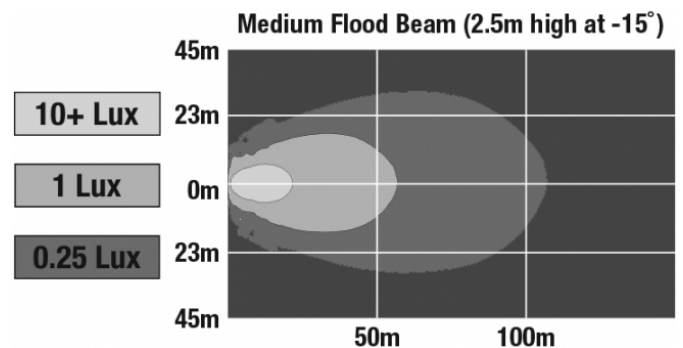

LED Scene Work Lights - Model 523

PRODUCT INFORMATION

Description	12-24V LED Work Light with Medium Flood Beam Pattern
Height	177.55 mm / 6.99 in
Width	253.75 mm / 9.99 in
Depth	88.90 mm / 3.5 in
Shape	Rectangular
Outer Lens Material	Glass
Outer Lens Color	Clear
Housing Material	Die-Cast Aluminum
Housing Color	Black
Mounting Hardware Description	(x1) 1/2"-Mounting Bolt
Mounting Type	Universal Pedestal Mount
Maximum Operating Temperature	65 °C / 149 °F
Connector or Wiring	Integrated 2-Pin Deutsch Weather-Proof Socket (DT04-2P)
Product Weight	6.72 lbs / 3.05 kgs
Shipping Weight	7.29 lbs / 3.31 kgs

ELECTRICAL SPECIFICATIONS

Input Voltage	12-24V DC
Current Draw	6.70A @ 12V DC 3.70A @ 24V DC

REGULATORY STANDARDS COMPLIANCE

Buy America Standards
IEC IP67

Eco Friendly

PHOTOMETRIC SPECIFICATIONS

Raw Lumen Output	8,100
Effective Lumen Output	3,900
Nominal LED Color Temperature	5000 K
Beam Pattern(s)	Forward Lighting - Flood (Medium)