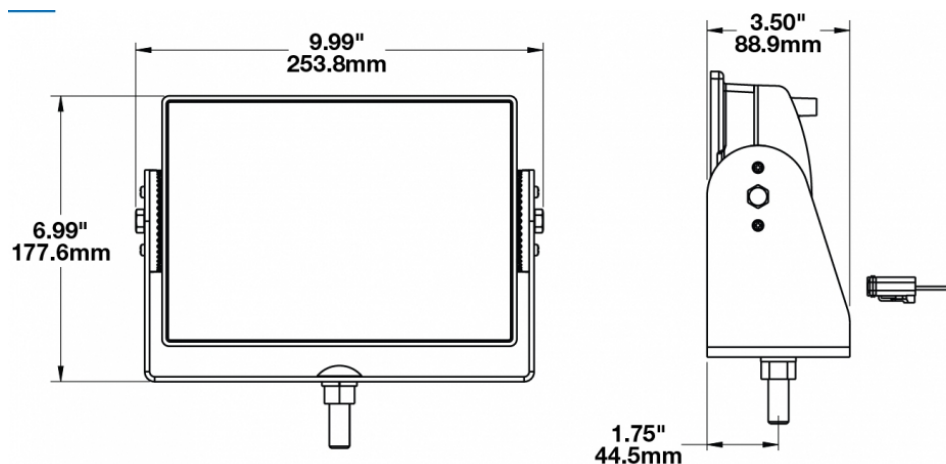

PRODUCT DIMENSIONS

Print date: 2024-12-12

© 2024 J.W. Speaker Corporation • Germantown, WI U.S.A.
www.jwspeaker.com • speaker@jwspeaker.com • 262.251.6660

J.W. SPEAKER
Engineered. Lighting. Solutions.