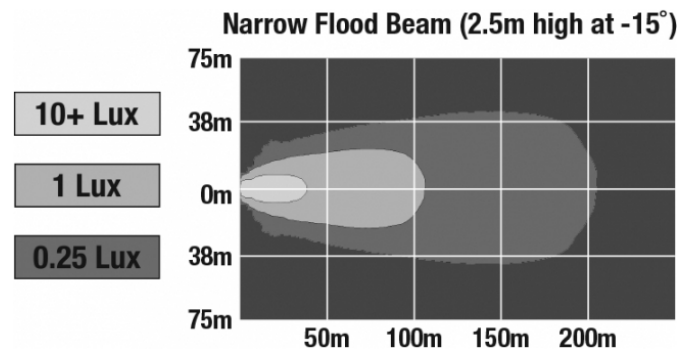

## PHOTOMETRIC SPECIFICATIONS

<b>Raw Lumen Output</b>	8,100
<b>Effective Lumen Output</b>	3,900
<b>Nominal LED Color Temperature</b>	5000 K
<b>Beam Pattern(s)</b>	Forward Lighting - Flood (Narrow)

Print date: 2024-12-12