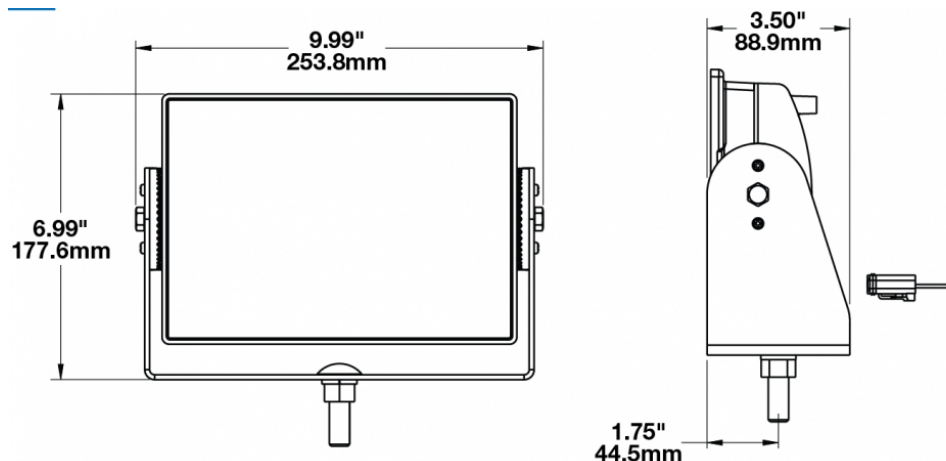

PRODUCT DIMENSIONS

Print date: 2024-12-12

© 2024 J.W. Speaker Corporation • Germantown, WI U.S.A.
www.jwspeaker.com • speaker@jwspeaker.com • 262.251.6660

J.W. SPEAKER
Engineered. Lighting. Solutions.