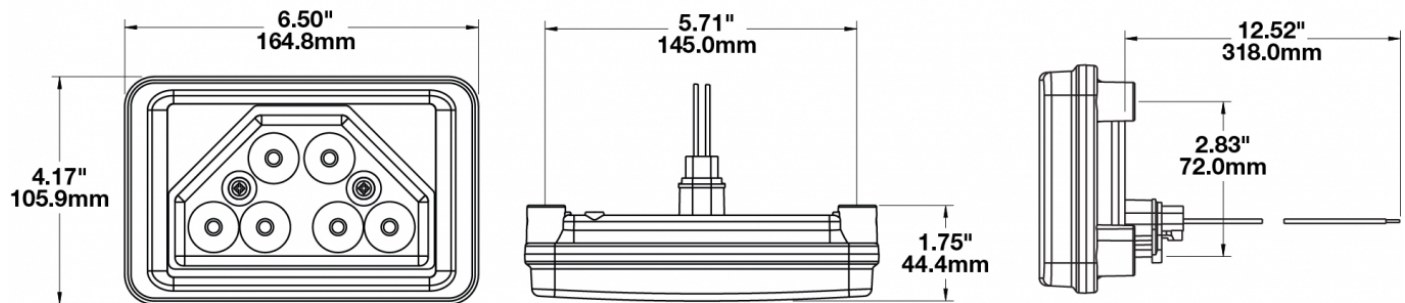

## PRODUCT INFORMATION

---

<b>Description</b>	12-24V LED Work Light with Trapezoid Beam Pattern & Low Profile Mount
<b>Height</b>	105.92 mm / 4.17 in
<b>Width</b>	165.10 mm / 6.5 in
<b>Depth</b>	44.45 mm / 1.75 in
<b>Shape</b>	Rectangular
<b>Outer Lens Material</b>	Polycarbonate
<b>Outer Lens Color</b>	Clear
<b>Housing Material</b>	Polycarbonate
<b>Housing Color</b>	Chrome
<b>Mounting Hardware Description</b>	(x3) 10-16 x 2.37 Screws
<b>Mounting Type</b>	Low Profile Mount
<b>Minimum Operating Temperature</b>	-40 °C / -40 °F
<b>Maximum Operating Temperature</b>	65 °C / 149 °F
<b>Connector or Wiring</b>	Integrated 2-Pin Deutsch Weather-Proof Socket (DT04-2P)
<b>Mating Connector</b>	2-Pin Deutsch Weather-Proof Plug (DT06-2S)
<b>Product Weight</b>	0.75 lbs / 0.34 kgs
<b>Shipping Weight</b>	1.91 lbs / 0.87 kgs

## PRODUCT DIMENSIONS