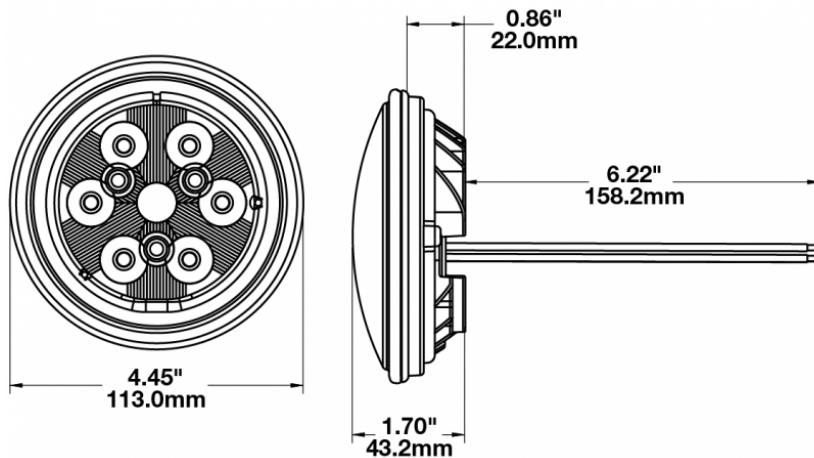

LED Work Light & Tail Light - Model 6043

PRODUCT INFORMATION

Description	12-24V LED Work Light & Tail Light
Product Weight	0.69 lbs / 0.31 kgs
Shipping Weight	1.60 lbs / 0.73 kgs

PRODUCT DIMENSIONS

Print date: 2025-01-15