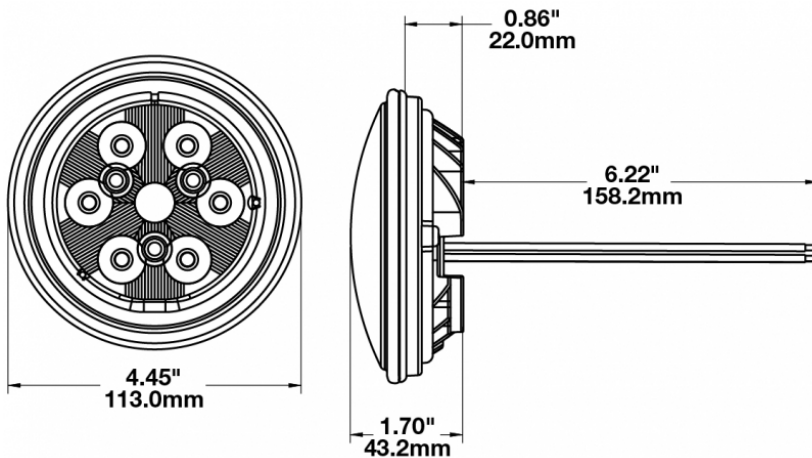

PRODUCT DIMENSIONS

Print date: 2024-11-26

© 2024 J.W. Speaker Corporation • Germantown, WI U.S.A.
www.jwspeaker.com • speaker@jwspeaker.com • 262.251.6660