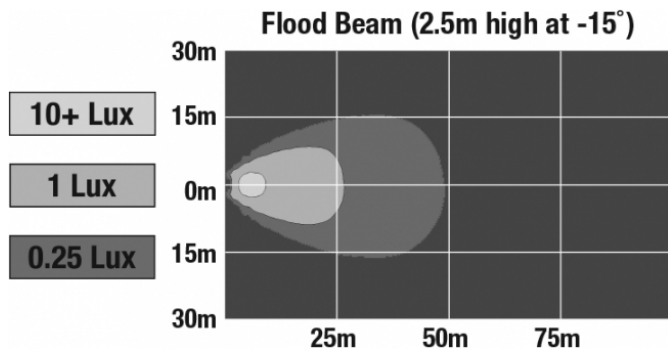

PHOTOMETRIC SPECIFICATIONS

APPLICATIONS