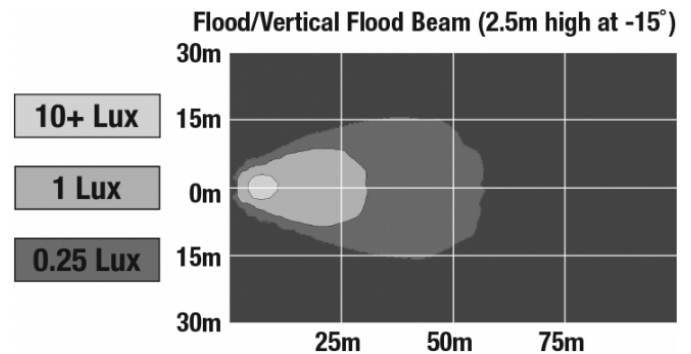

## PHOTOMETRIC SPECIFICATIONS

<b>Raw Lumen Output</b>	675
<b>Effective Lumen Output</b>	485
<b>Candela Output</b>	1,409
<b>Nominal LED Color Temperature</b>	5000 K
<b>Beam Pattern(s)</b>	Forward Lighting - Flood (Vertical)