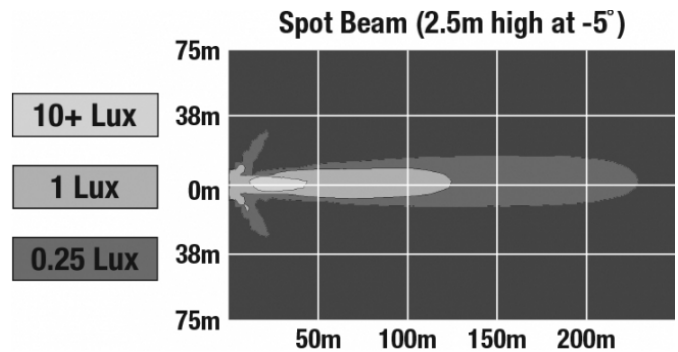

## PRODUCT DIMENSIONS

## PHOTOMETRIC SPECIFICATIONS

Raw Lumen Output	2,450
Effective Lumen Output	1,350
Nominal LED Color Temperature	5000 K
Beam Pattern(s)	Forward Lighting - Spot