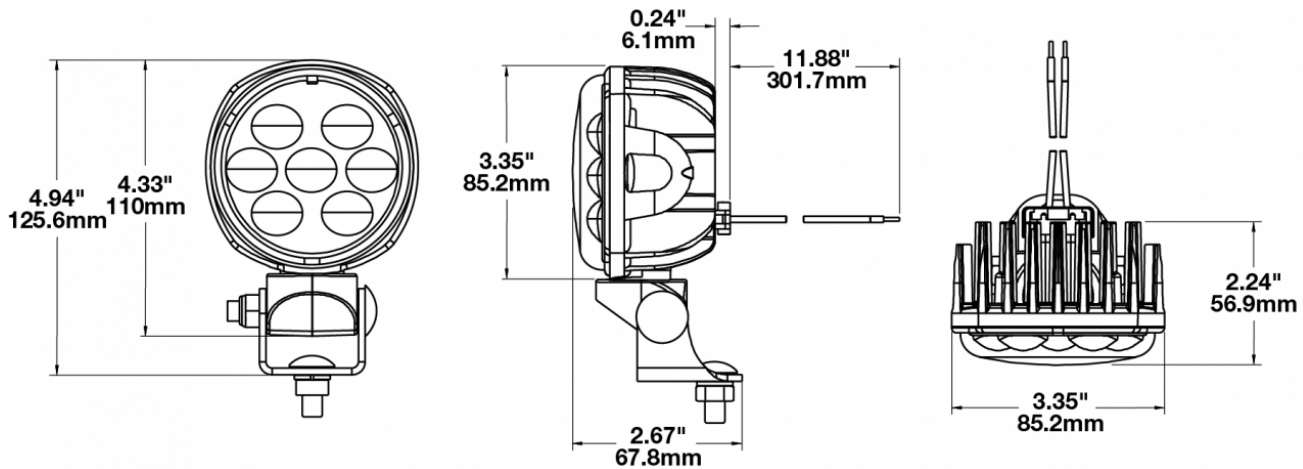

## PRODUCT INFORMATION

---

<b>Description</b>	12-24V LED Work Light with Spot Pattern
<b>Height</b>	110.00 mm / 4.33 in
<b>Width</b>	85.20 mm / 3.35 in
<b>Depth</b>	21.10 mm / 0.83 in
<b>Shape</b>	Round
<b>Outer Lens Material</b>	Polycarbonate
<b>Outer Lens Color</b>	Clear
<b>Housing Material</b>	Die-Cast Aluminum
<b>Housing Color</b>	Black
<b>Mounting Hardware Description</b>	(x1) Bracket and Swivel
<b>Mounting Type</b>	Pedestal
<b>Minimum Operating Temperature</b>	-40 °C / -40 °F
<b>Maximum Operating Temperature</b>	85 °C / 185 °F
<b>Connector or Wiring</b>	Packard #12084167
<b>Mating Connector</b>	Packard #12059183
<b>Product Weight</b>	1.40 lbs / 0.64 kgs
<b>Shipping Weight</b>	1.40 lbs / 0.64 kgs

## PRODUCT DIMENSIONS