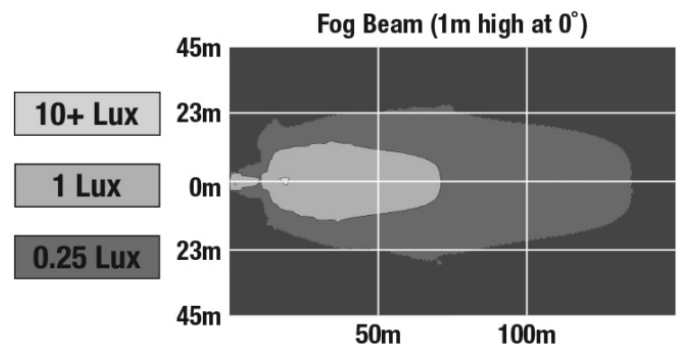

LED Work Light – Model 791

PRODUCT INFORMATION

Description	12V DOT/ECE LED Fog Light - 2 Light Kit
Height	49.40 mm / 1.94 in
Width	150.40 mm / 5.92 in
Depth	63.00 mm / 2.48 in
Shape	Rectangular
Outer Lens Material	Polycarbonate
Outer Lens Color	Clear
Housing Material	Die-Cast Aluminum
Housing Color	Black
Bezel Color	Black
Mounting Hardware Description	(x2) 1/4-20 x 1.50" Mounting Bolt
Mounting Type	Pedestal/Pendant
Minimum Operating Temperature	-45 °C / -49 °F
Maximum Operating Temperature	65 °C / 149 °F
Connector or Wiring	Integrated 2-Pin Deutsch Connector
Mating Connector	2-Pin Deutsch Weather-Proof Plug (DT06-2S)
Product Weight	0.80 lbs / 0.36 kgs
Shipping Weight	2.30 lbs / 1.04 kgs
Additional Information	Includes Universal Bracket Mounts for both lamps.

PHOTOMETRIC SPECIFICATIONS

Raw Lumen Output	800
Effective Lumen Output	250
Candela Output	6,700
Nominal LED Color Temperature	4750 K
Beam Pattern(s)	Forward Lighting - Fog

APPLICATIONS

PRODUCT WARNINGS

For California residents: