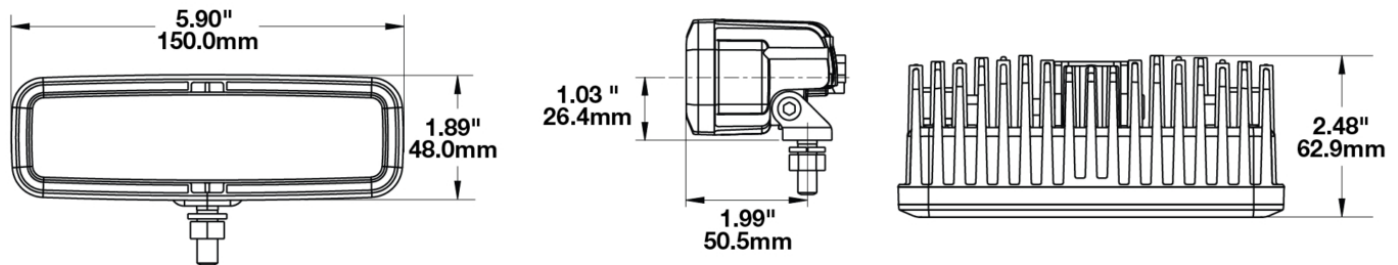

LED Work Light – Model 791

PRODUCT INFORMATION

Description	12V DOT/ECE LED Fog Light - 2 Light Kit
Height	49.40 mm / 1.94 in
Width	150.40 mm / 5.92 in
Depth	63.00 mm / 2.48 in
Shape	Rectangular
Outer Lens Material	Polycarbonate
Outer Lens Color	Clear
Housing Material	Die-Cast Aluminum
Housing Color	Black
Bezel Color	Black
Mounting Hardware Description	(x2) 1/4-20 x 1.50" Mounting Bolt
Mounting Type	Pedestal/Pendant
Minimum Operating Temperature	-45 °C / -49 °F
Maximum Operating Temperature	65 °C / 149 °F
Connector or Wiring	Integrated 2-Pin Deutsch Connector
Mating Connector	2-Pin Deutsch Weather-Proof Plug (DT06-2S)
Product Weight	0.80 lbs / 0.36 kgs
Shipping Weight	2.30 lbs / 1.04 kgs
Additional Information	Includes Universal Bracket Mounts for both lamps.

PRODUCT DIMENSIONS

ELECTRICAL SPECIFICATIONS

Input Voltage	12V DC
Operating Voltage	10-18V DC
Transient Spike Protection	150V Peak @ 1 HZ-100 Pulses
Red Wire	Power
Black Wire	Ground
Current Draw	0.55A @ 10V DC (Fog) 0.88A @ 12V DC (Fog) 1.10A @ 18V DC (Fog)

PHOTOMETRIC SPECIFICATIONS

Raw Lumen Output	800
Effective Lumen Output	250
Candela Output	6,700
Nominal LED Color Temperature	4750 K
Beam Pattern(s)	Forward Lighting - Fog

APPLICATIONS

PRODUCT WARNINGS

For California residents: