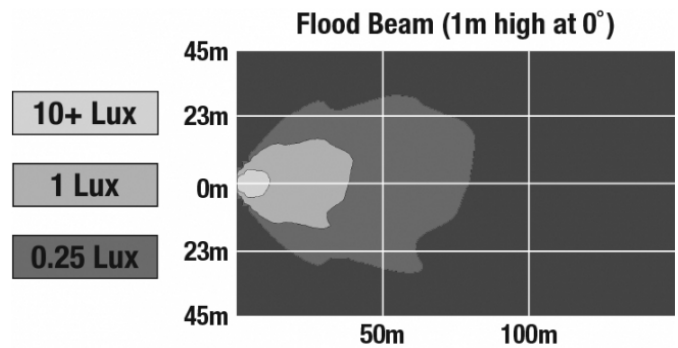

LED Work Light – Model 791

PHOTOMETRIC SPECIFICATIONS

Raw Lumen Output	1,820
Effective Lumen Output	1,200
Nominal LED Color Temperature	5000 K
Beam Pattern(s)	Forward Lighting - Flood (Standard)