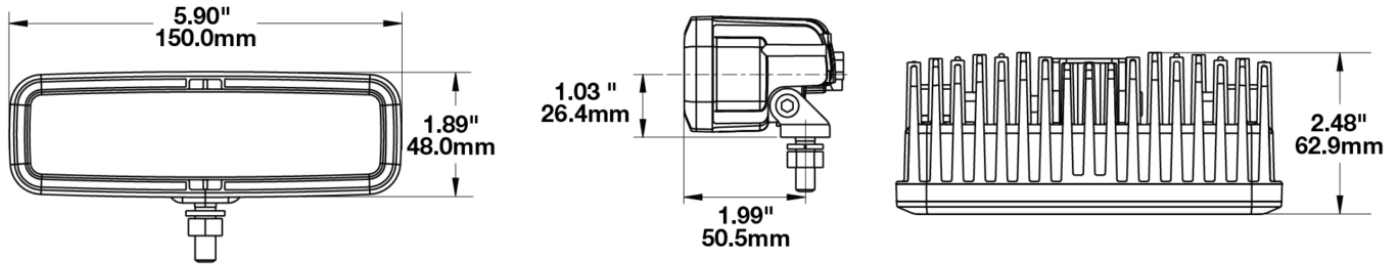

## PRODUCT INFORMATION

---

<b>Description</b>	12-24V LED Driving Light with Flood Beam Pattern
<b>Height</b>	48.00 mm / 1.89 in
<b>Width</b>	150.00 mm / 5.91 in
<b>Depth</b>	62.90 mm / 2.48 in
<b>Shape</b>	Rectangular
<b>Outer Lens Material</b>	Polycarbonate
<b>Outer Lens Color</b>	Clear
<b>Housing Material</b>	Aluminum
<b>Housing Color</b>	Black
<b>Bezel Color</b>	Chrome
<b>Mounting Hardware Description</b>	(x1) Bracket
<b>Mounting Type</b>	Bracket
<b>Minimum Operating Temperature</b>	-40 °C / -40 °F
<b>Maximum Operating Temperature</b>	65 °C / 149 °F
<b>Connector or Wiring</b>	Deutsch DT04-2P
<b>Mating Connector</b>	Deutsch DT06-2S
<b>Product Weight</b>	0.91 lbs / 0.41 kgs
<b>Shipping Weight</b>	1.10 lbs / 0.5 kgs

## PRODUCT DIMENSIONS