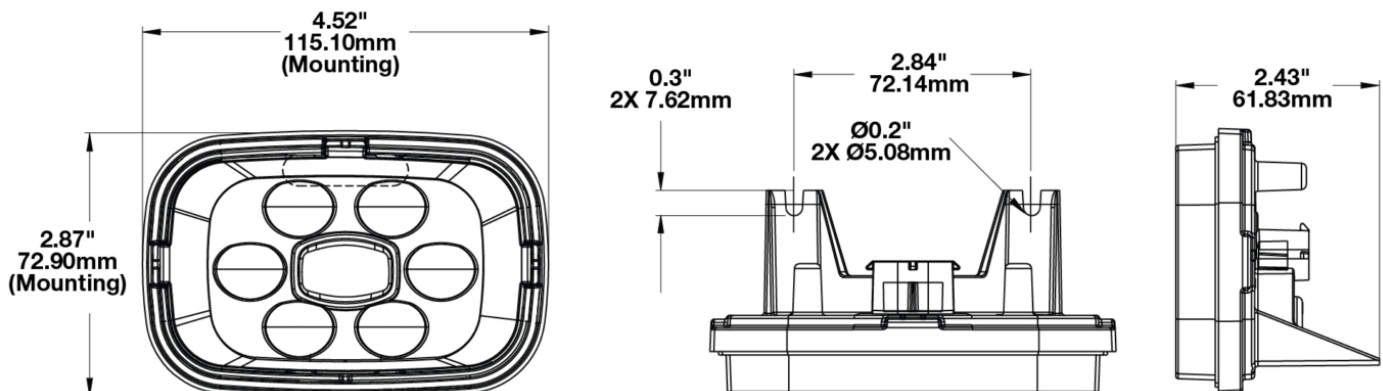

PRODUCT DIMENSIONS

Print date: 2025-01-27

© 2025 J.W. Speaker Corporation • Germantown, WI U.S.A.
www.jwspeaker.com • speaker@jwspeaker.com • 262.251.6660