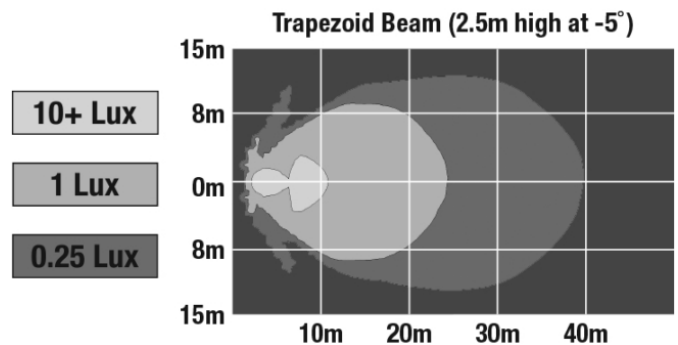

LED Work Light - Model 785

PRODUCT INFORMATION

Description	12V LED Work Light with Trapezoid Beam Pattern
Height	82.00 mm / 3.23 in
Width	124.00 mm / 4.88 in
Depth	62.00 mm / 2.44 in
Shape	Rectangular
Outer Lens Material	Polycarbonate
Outer Lens Color	Clear
Housing Material	Nylon 66
Housing Color	Black
Minimum Operating Temperature	-40 °C / -40 °F
Maximum Operating Temperature	65 °C / 149 °F
Connector or Wiring	Integral connector
Mating Connector	PE 12124819, or PE 12020599
Product Weight	0.33 lbs / 0.15 kgs
Shipping Weight	0.56 lbs / 0.25 kgs
Additional Information	Wire inputs are not polarity dependant.

PHOTOMETRIC SPECIFICATIONS

Raw Lumen Output	1,242
Effective Lumen Output	460
Candela Output	1,380
Nominal LED Color Temperature	5000 K
Beam Pattern(s)	Forward Lighting - Trapezoid

APPLICATIONS

Print date: 2024-11-13