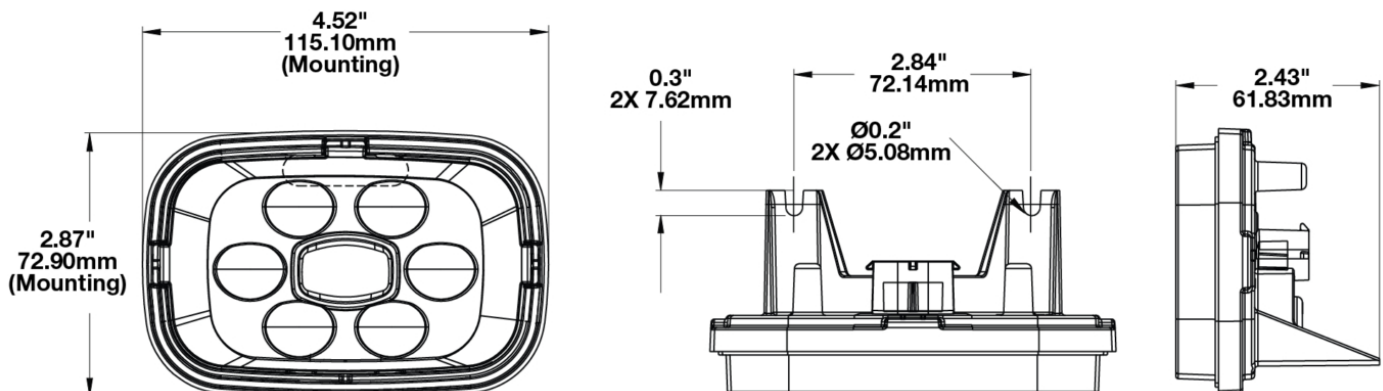

PRODUCT DIMENSIONS

Print date: 2024-12-12

© 2024 J.W. Speaker Corporation • Germantown, WI U.S.A.
www.jwspeaker.com • speaker@jwspeaker.com • 262.251.6660

J.W. SPEAKER
Engineered. Lighting. Solutions.