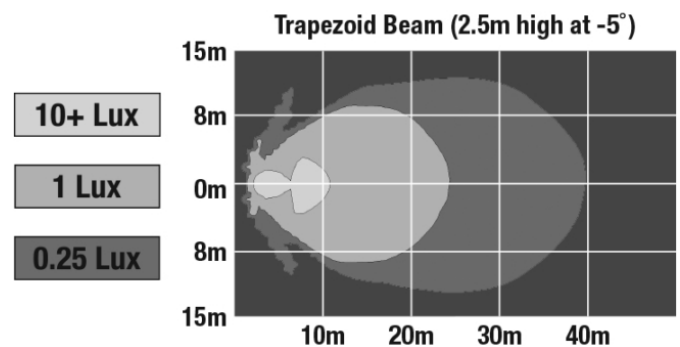

## PHOTOMETRIC SPECIFICATIONS

<b>Raw Lumen Output</b>	1,242
<b>Effective Lumen Output</b>	460
<b>Candela Output</b>	1,380
<b>Nominal LED Color Temperature</b>	5000 K
<b>Beam Pattern(s)</b>	Forward Lighting - Trapezoid